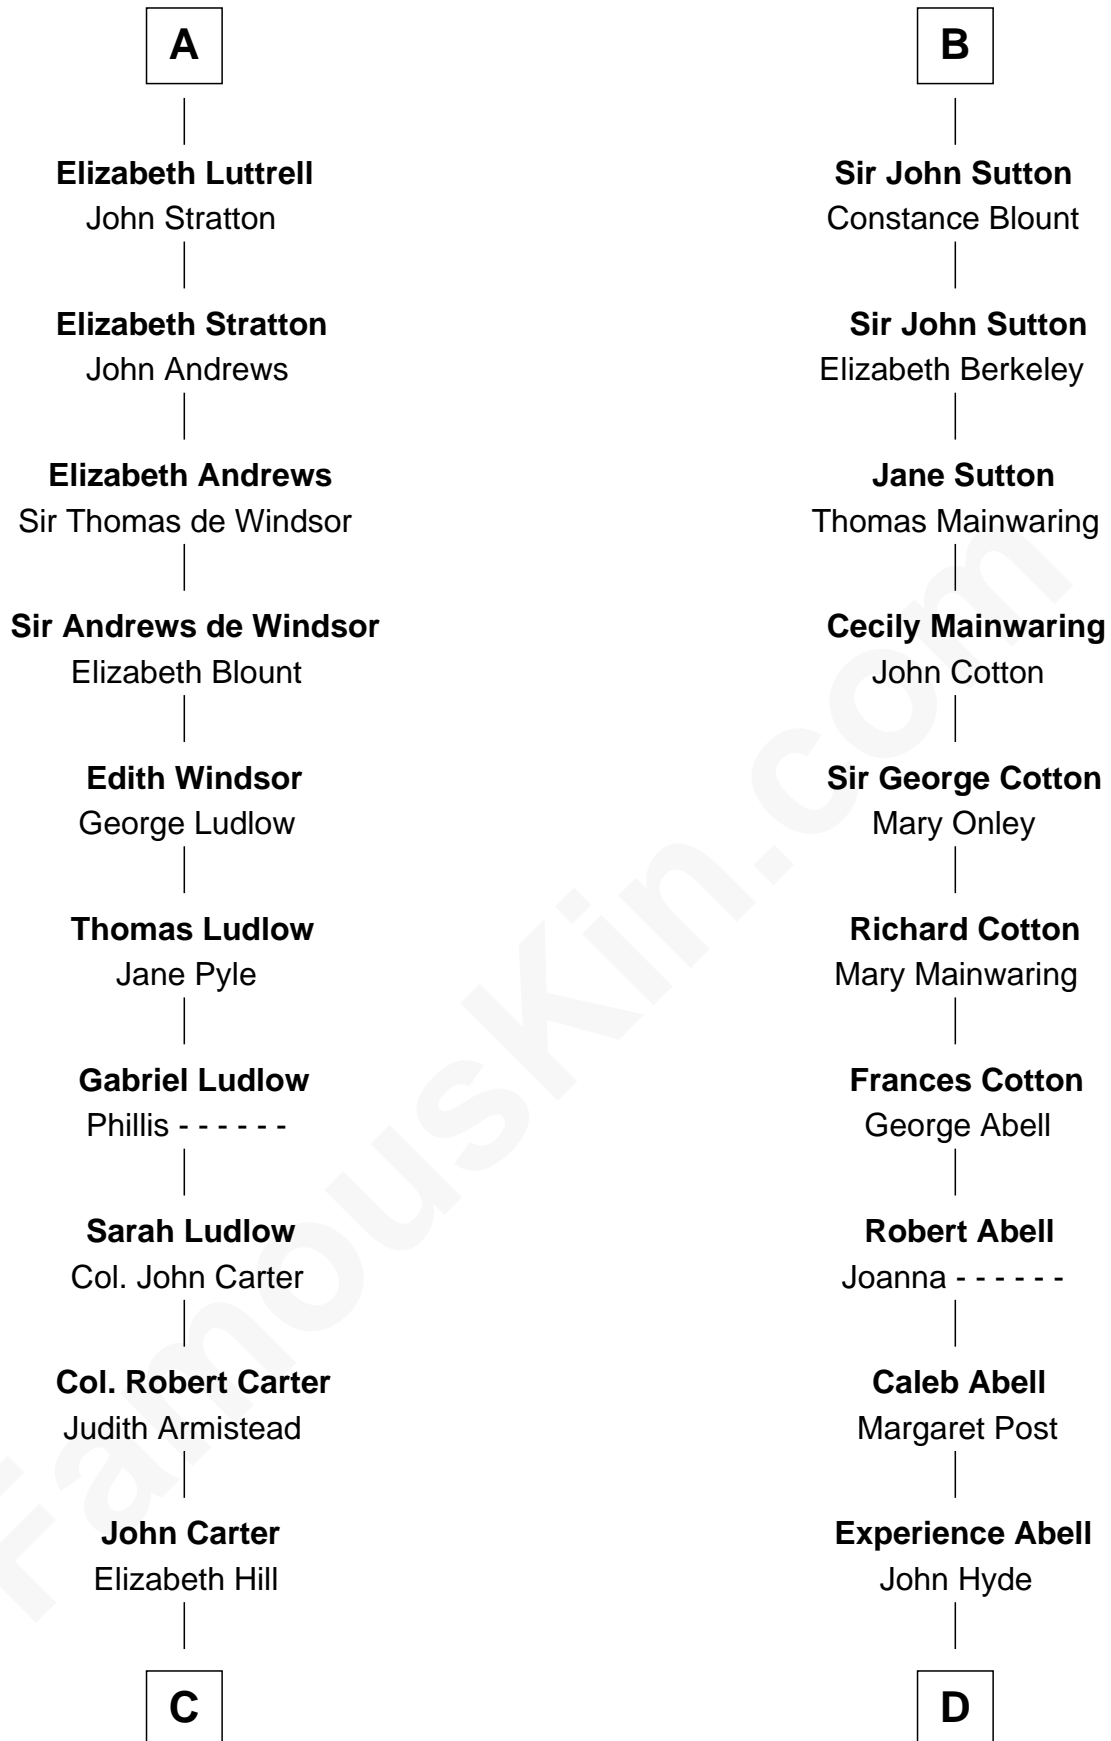

## Relationship Chart of

### Fitzhugh Lee

40th Governor of Virginia

20th cousin 1 time removed of

### Grover Cleveland

22nd and 24th U.S. President

Thomas le Despencer

**C**

**Charles Carter**  
Anne Butler Moore

**Anne Hill Carter**  
Maj. Gen. Henry Lee

**Sydney Smith Lee**  
Anna Maria Mason

**Fitzhugh Lee**  
*40th Governor of Virginia*