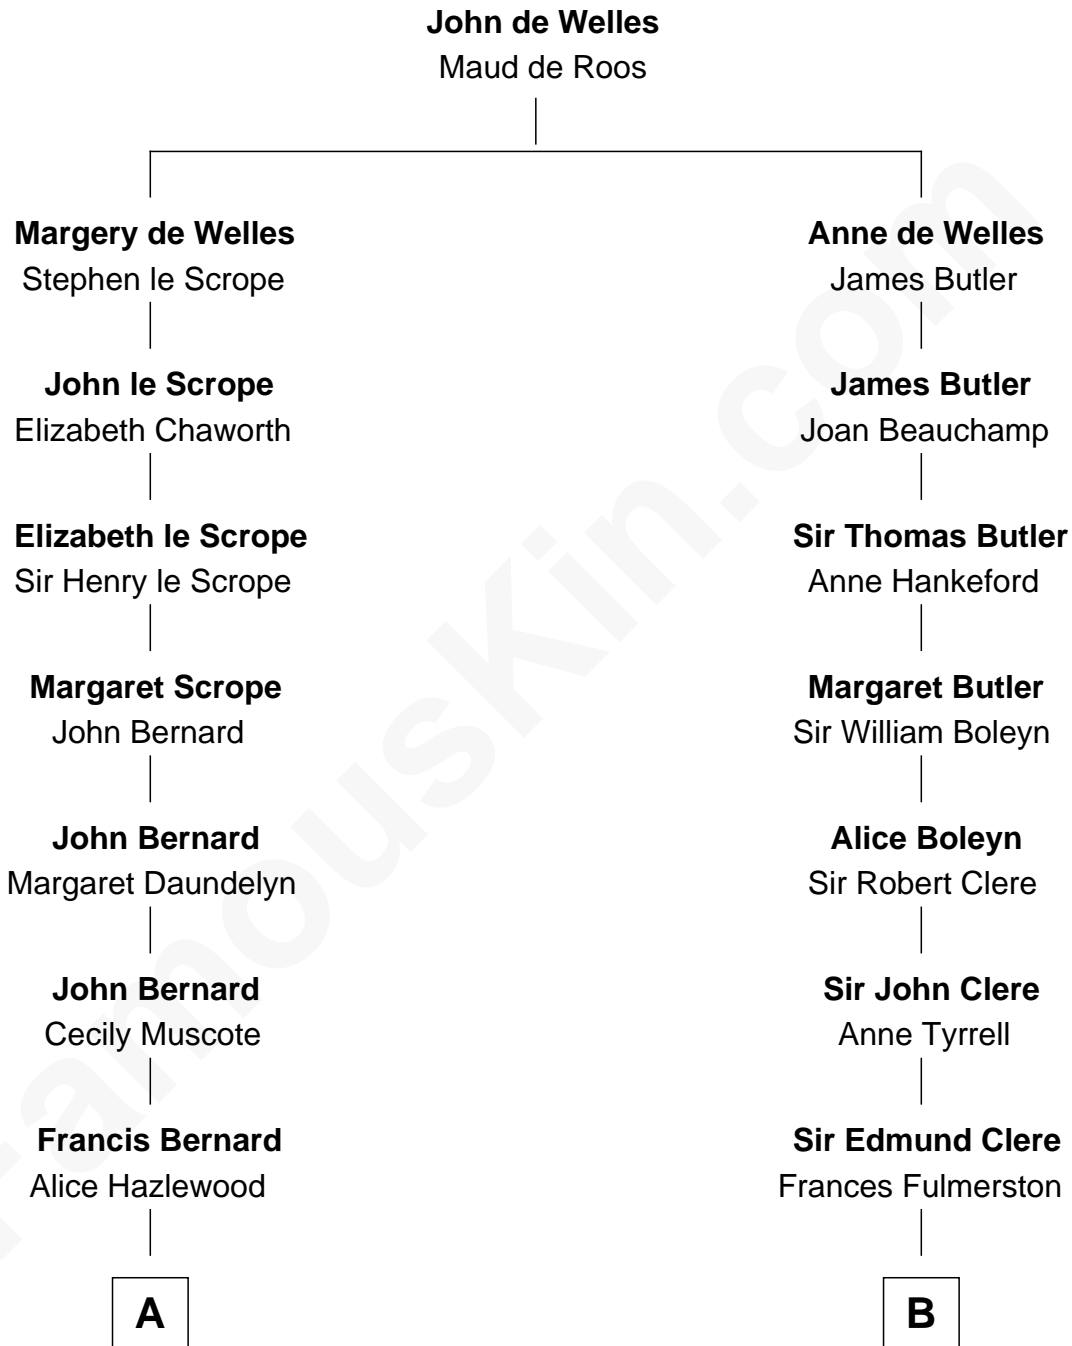

## Relationship Chart of

### Fitzhugh Lee

40th Governor of Virginia

15th cousin 4 times removed of

**Mamie (Doud) Eisenhower**

First Lady of President Dwight Eisenhower

C

**Royal Houghton Doud**

Mary Cornelia Sheldon