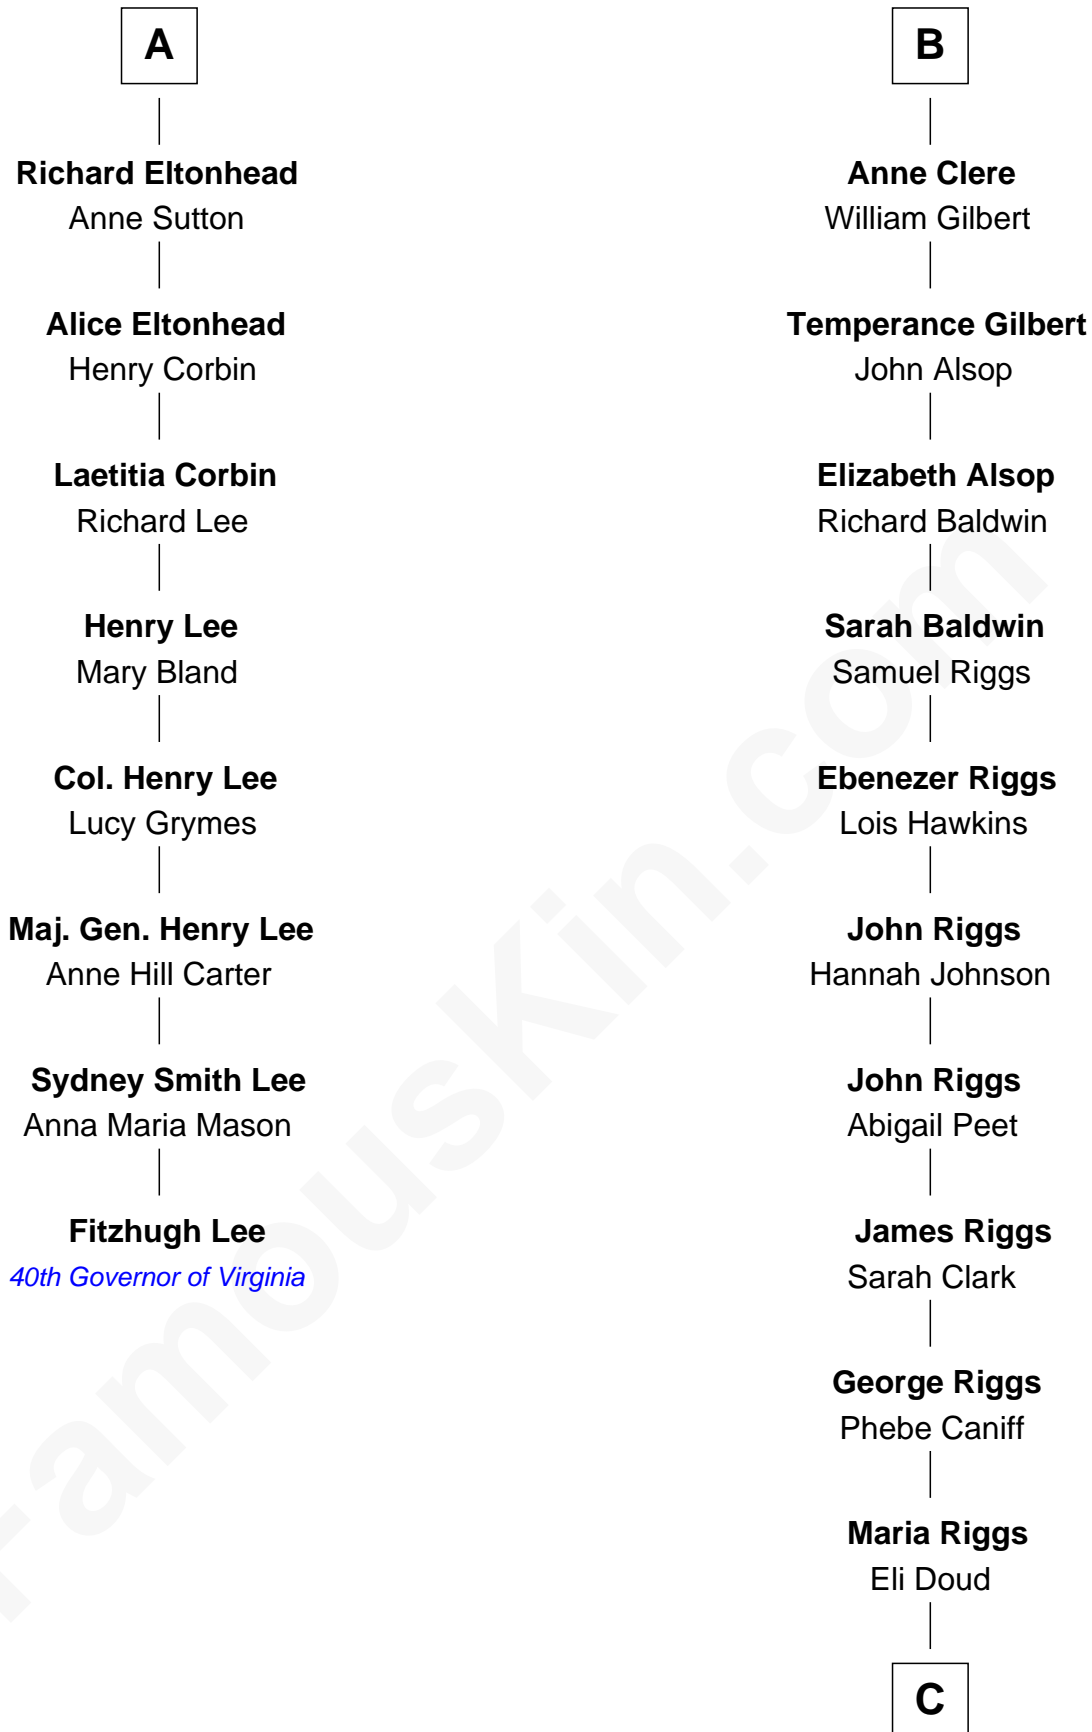

FamousKin.com

Relationship Chart of

Fitzhugh Lee

40th Governor of Virginia

14th cousin 5 times removed of

Mamie (Doud) Eisenhower

First Lady of President Dwight Eisenhower

Sir Richard Fitzalan

Joan Fitzalan

Sir William Beauchamp

Joan Beauchamp

James Butler

Sir Thomas Butler

Anne Hankeford

Margaret Butler

Sir William Boleyn

Alice Boleyn

Sir Robert Clere

Sir John Clere

Anne Tyrrell

Sir Edmund Clere

Frances Fulmerston

B

C

—
Royal Houghton Doud

Mary Cornelia Sheldon

—
John Sheldon Doud

Elivera Mathilda Carlson

—
Mamie (Doud) Eisenhower

First Lady of Dwight Eisenhower

FamousKin.com