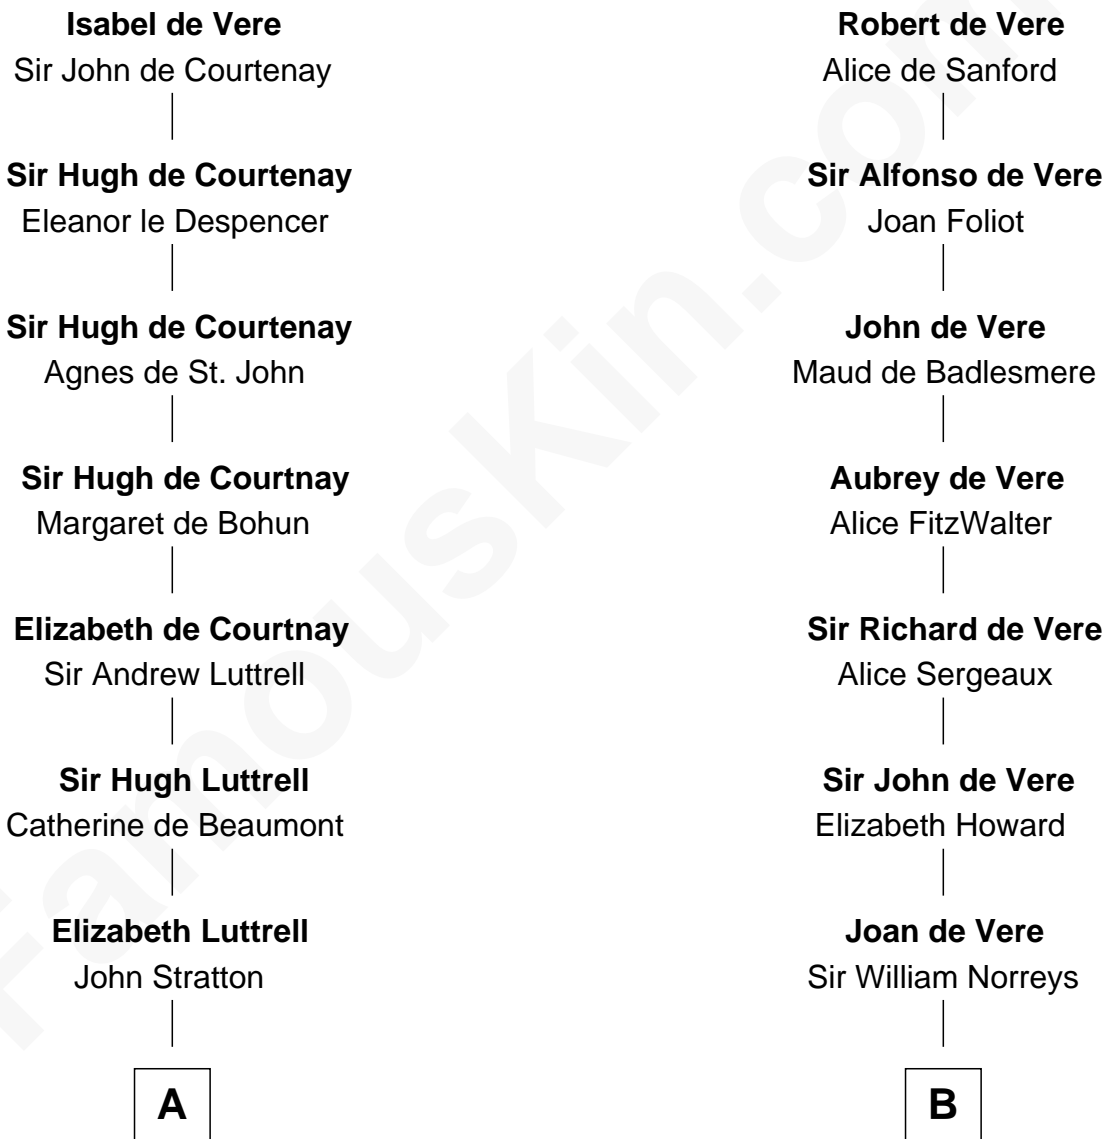

## Relationship Chart of

### Fitzhugh Lee

40th Governor of Virginia

19th cousin 2 times removed of

### Lou (Henry) Hoover

First Lady of President Herbert Hoover

**Hugh de Vere**  
Hawise de Quincy

**C**

**Anne Hill Carter**  
Maj. Gen. Henry Lee

**Sydney Smith Lee**  
Anna Maria Mason

**Fitzhugh Lee**  
*40th Governor of Virginia*