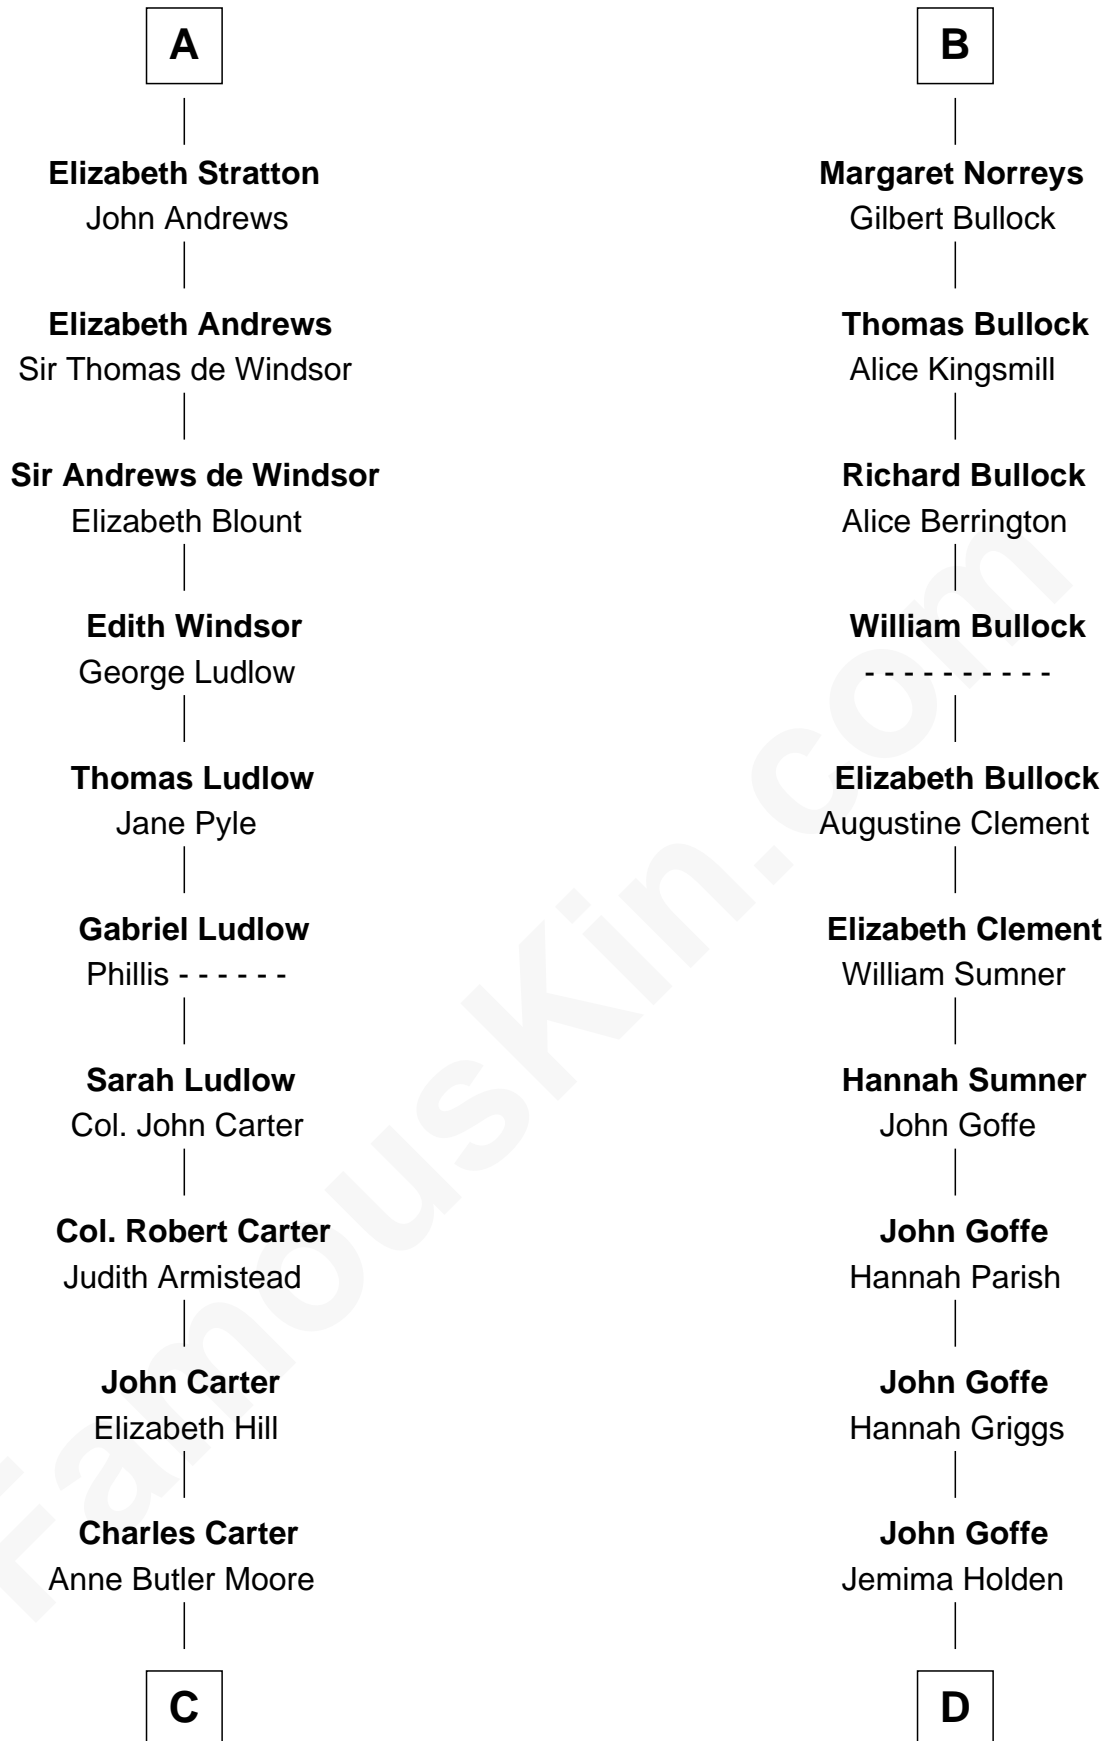

## Relationship Chart of

### Fitzhugh Lee

40th Governor of Virginia

19th cousin 2 times removed of

### Lou (Henry) Hoover

First Lady of President Herbert Hoover

**Hugh de Vere**  
Hawise de Quincy

**C**

**Anne Hill Carter**  
Maj. Gen. Henry Lee

**Sydney Smith Lee**  
Anna Maria Mason

**Fitzhugh Lee**  
*40th Governor of Virginia*