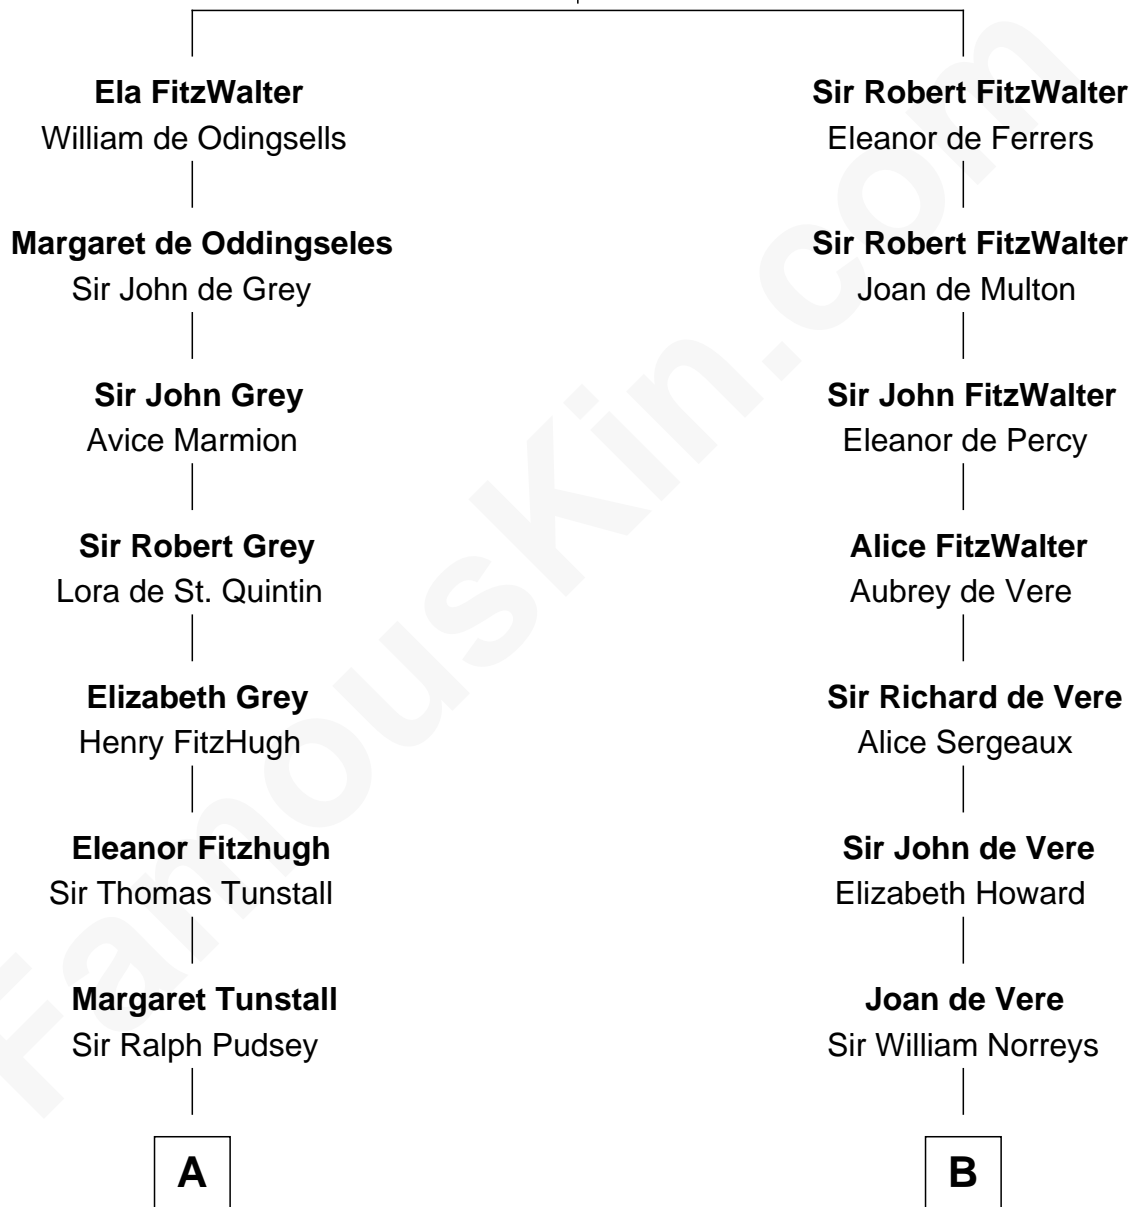

FamousKin.com

Relationship Chart of

Fitzhugh Lee

40th Governor of Virginia

21st cousin of

Lou (Henry) Hoover

First Lady of President Herbert Hoover

Sir Walter FitzRobert

Ida Longespee

C

Henry Lee
Mary Bland

Col. Henry Lee
Lucy Grymes

Maj. Gen. Henry Lee
Anne Hill Carter

Sydney Smith Lee
Anna Maria Mason

Fitzhugh Lee
40th Governor of Virginia

D