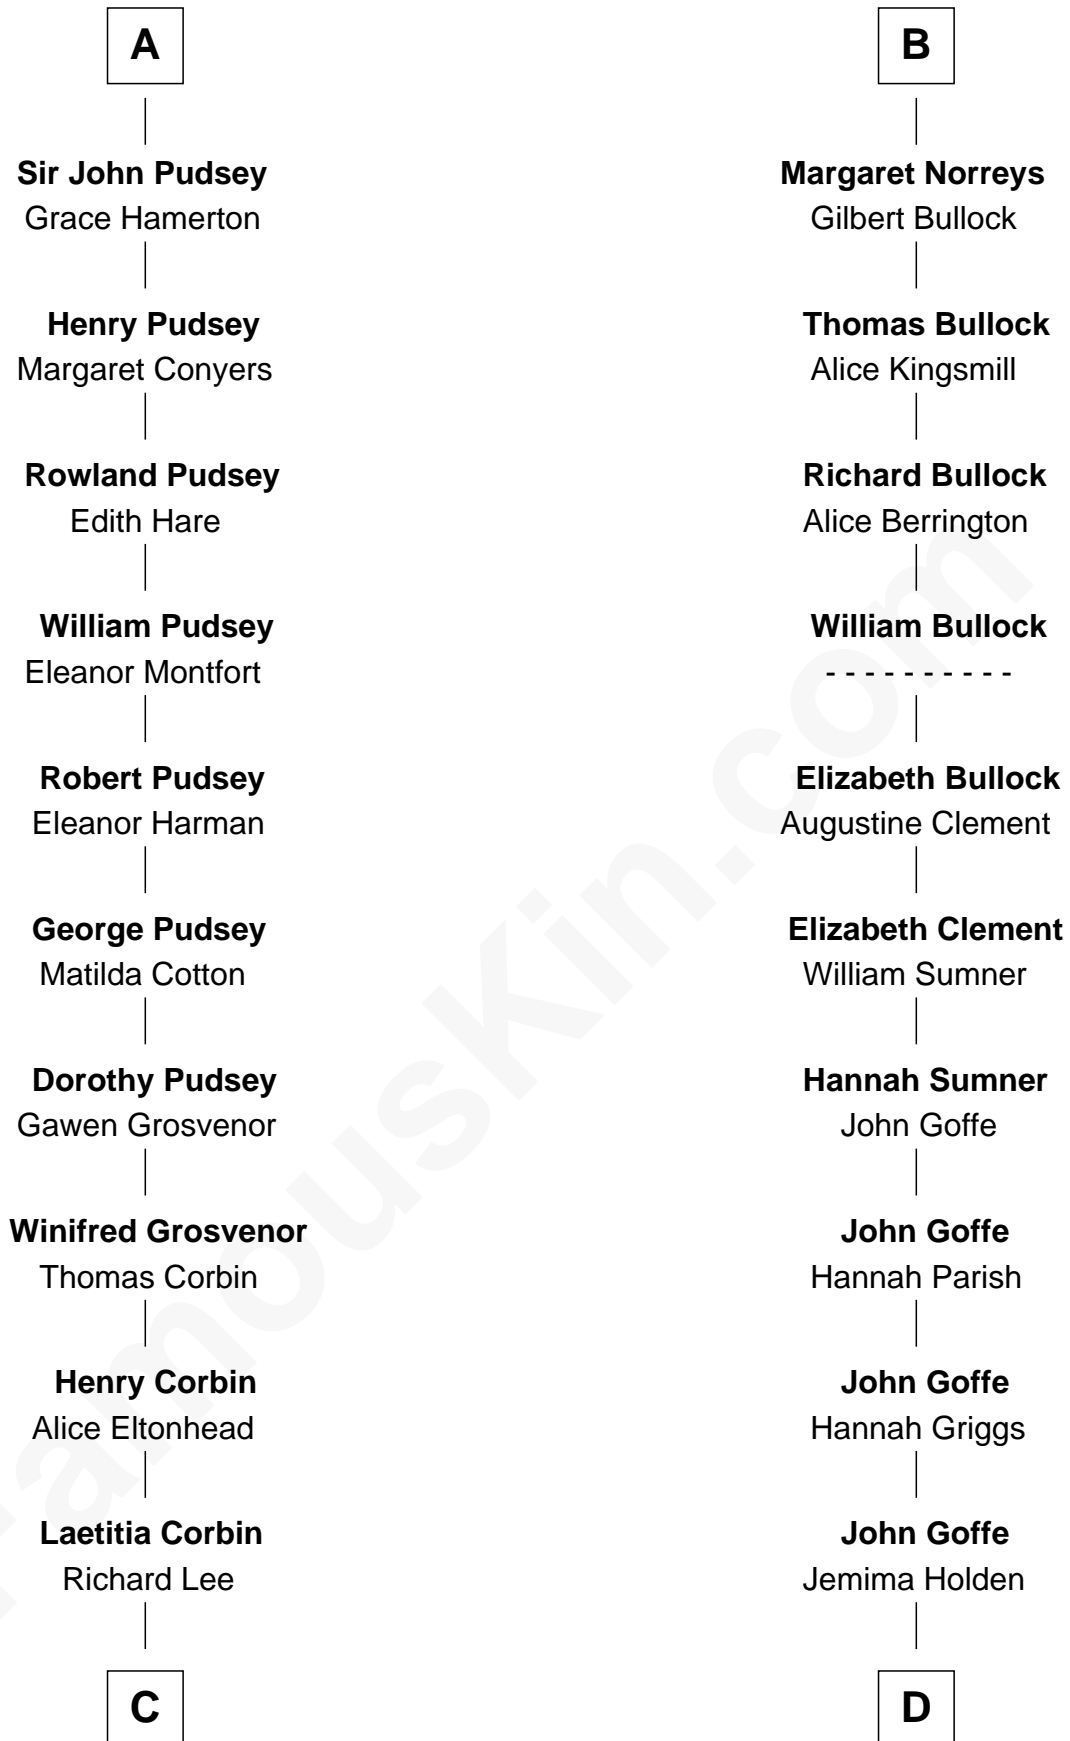

FamousKin.com

Relationship Chart of

Fitzhugh Lee

40th Governor of Virginia

21st cousin of

Lou (Henry) Hoover

First Lady of President Herbert Hoover

Sir Walter FitzRobert

Ida Longespee

C

Henry Lee
Mary Bland

Col. Henry Lee
Lucy Grymes

Maj. Gen. Henry Lee
Anne Hill Carter

Sydney Smith Lee
Anna Maria Mason

Fitzhugh Lee
40th Governor of Virginia

D