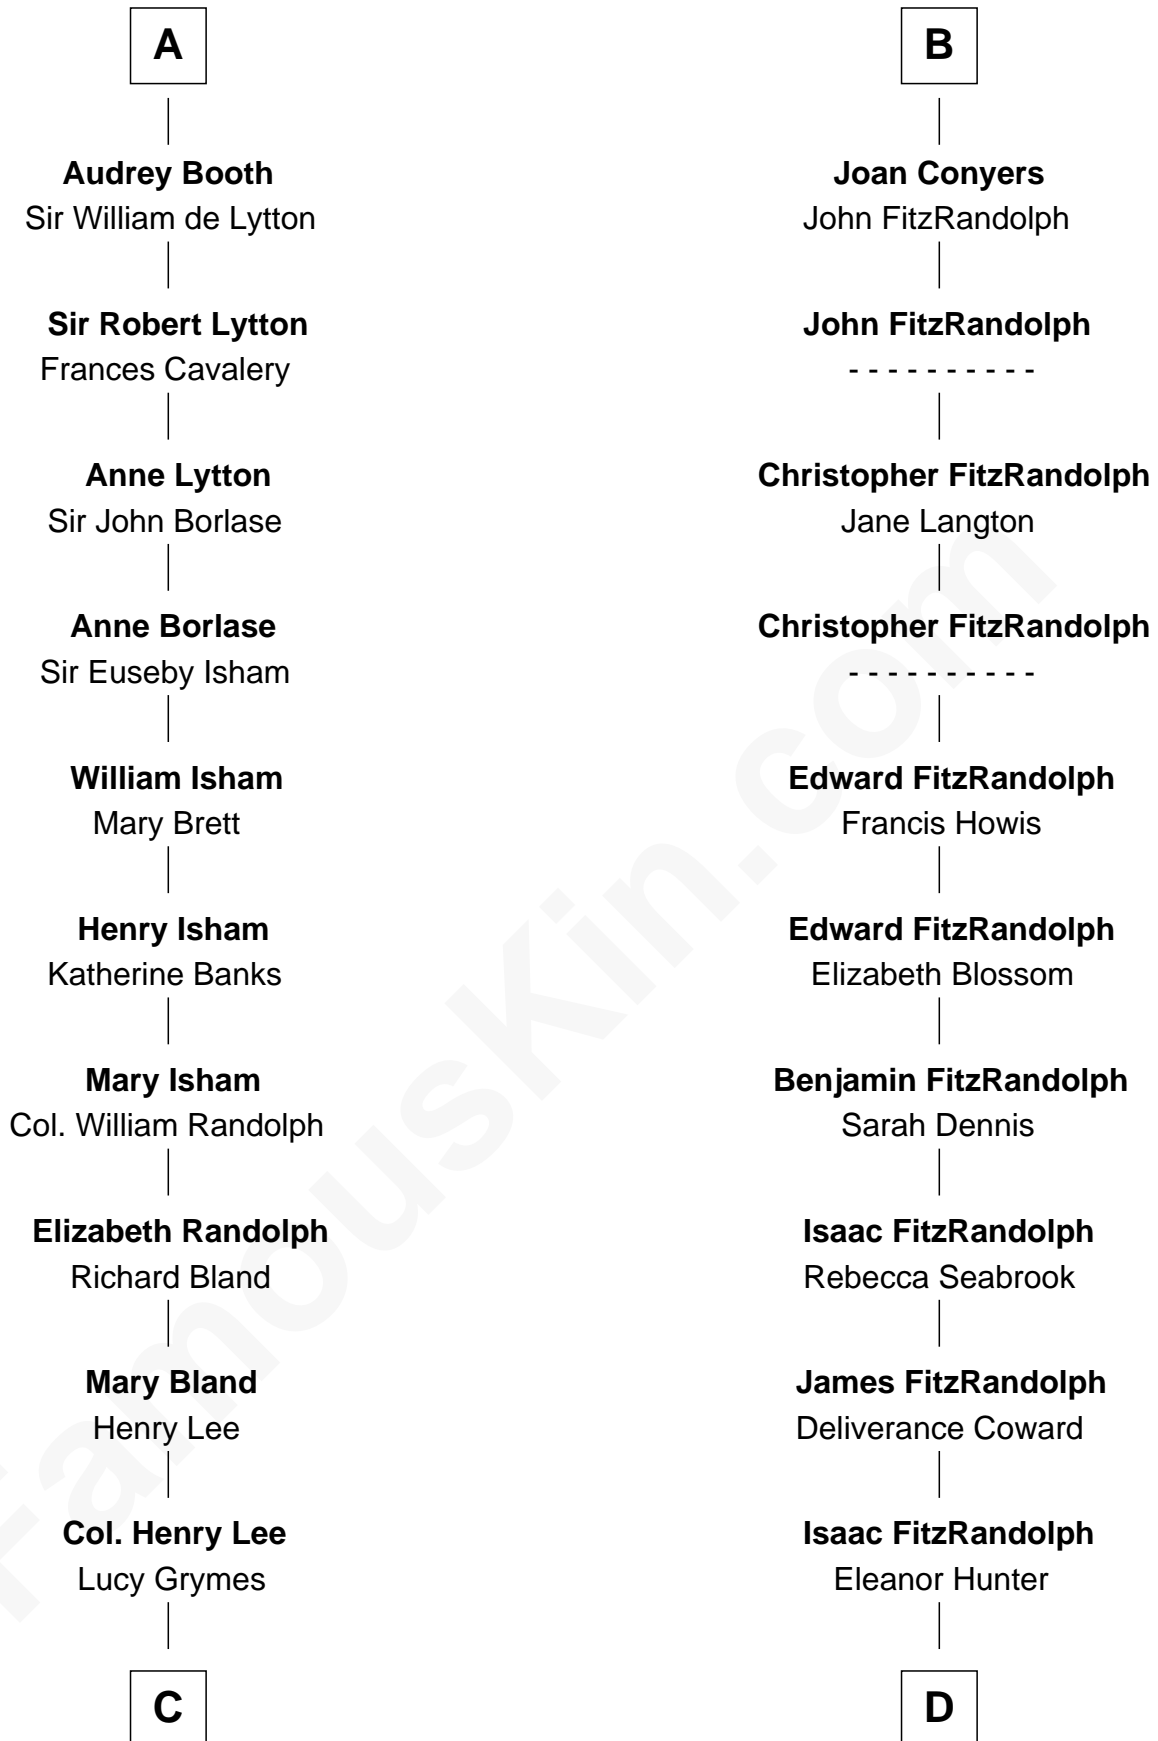

FamousKin.com

Relationship Chart of

Fitzhugh Lee

40th Governor of Virginia

19th cousin of

Ellen Louise (Axson) Wilson

First Lady of President Woodrow Wilson

C

Maj. Gen. Henry Lee
Anne Hill Carter

Sydney Smith Lee
Anna Maria Mason

Fitzhugh Lee
40th Governor of Virginia

D

Rebecca Longstreet FitzRandolph
Rev. Isaac Stockton Keith Axson

Rev. Samuel Edward Axson
Margaret Jane Hoyt

Ellen Louise (Axson) Wilson
First Lady of Woodrow Wilson

FamousKin.com