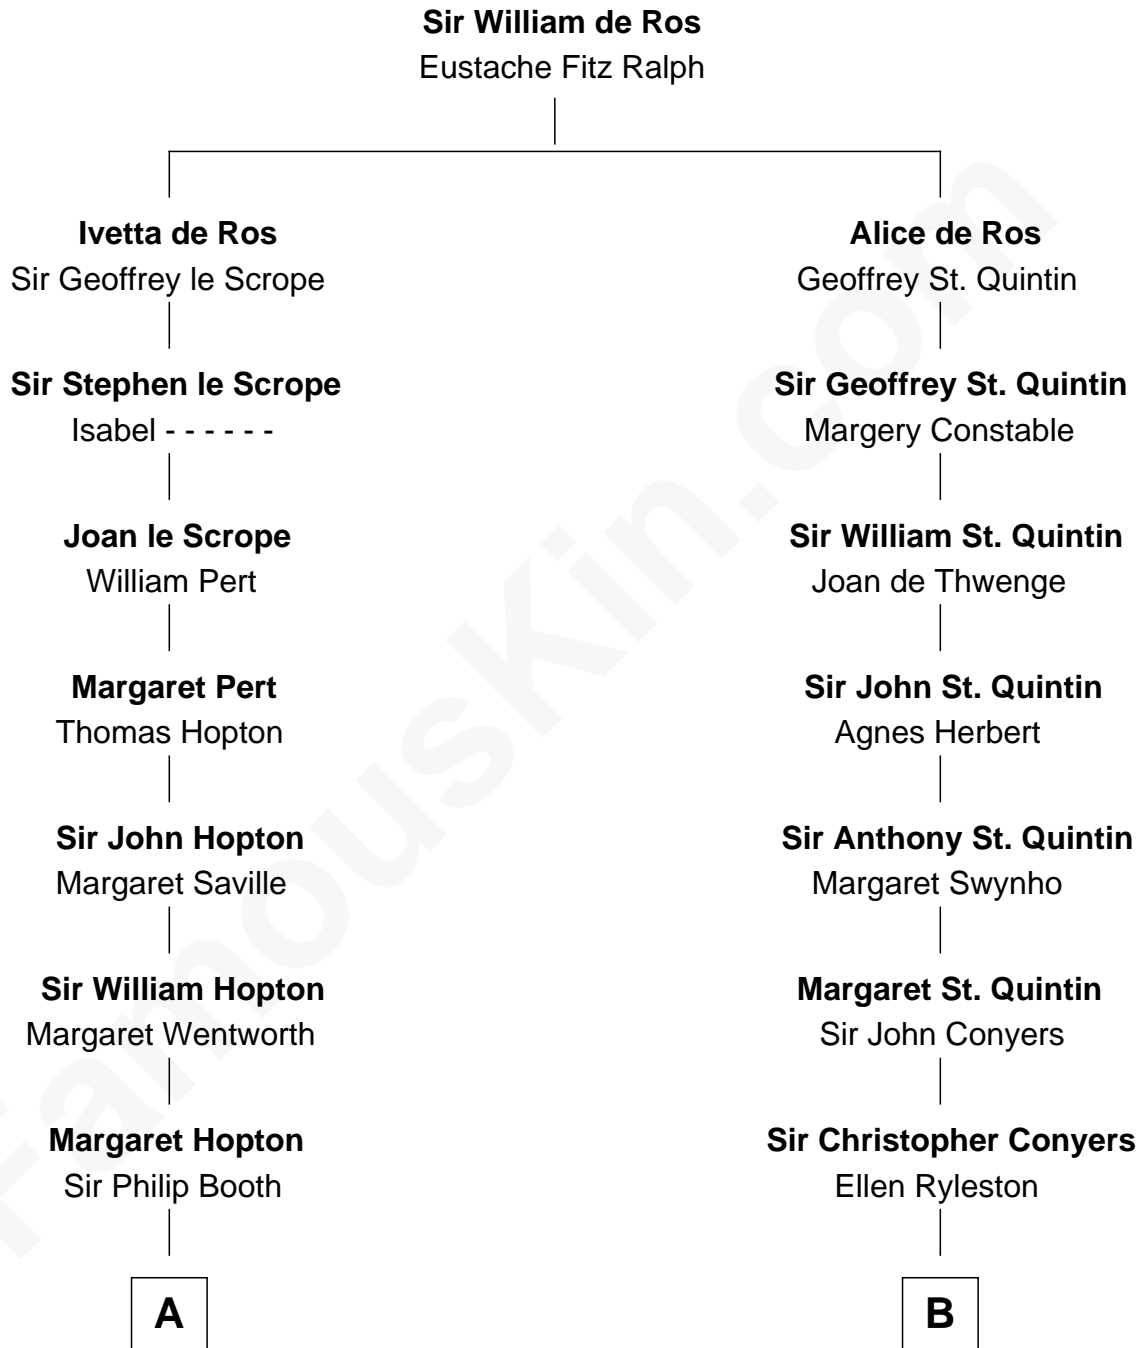

FamousKin.com

Relationship Chart of

Fitzhugh Lee

40th Governor of Virginia

19th cousin of

Ellen Louise (Axson) Wilson

First Lady of President Woodrow Wilson

C

Maj. Gen. Henry Lee
Anne Hill Carter

Sydney Smith Lee
Anna Maria Mason

Fitzhugh Lee
40th Governor of Virginia

D

Rebecca Longstreet FitzRandolph
Rev. Isaac Stockton Keith Axson

Rev. Samuel Edward Axson
Margaret Jane Hoyt

Ellen Louise (Axson) Wilson
First Lady of Woodrow Wilson

FamousKin.com