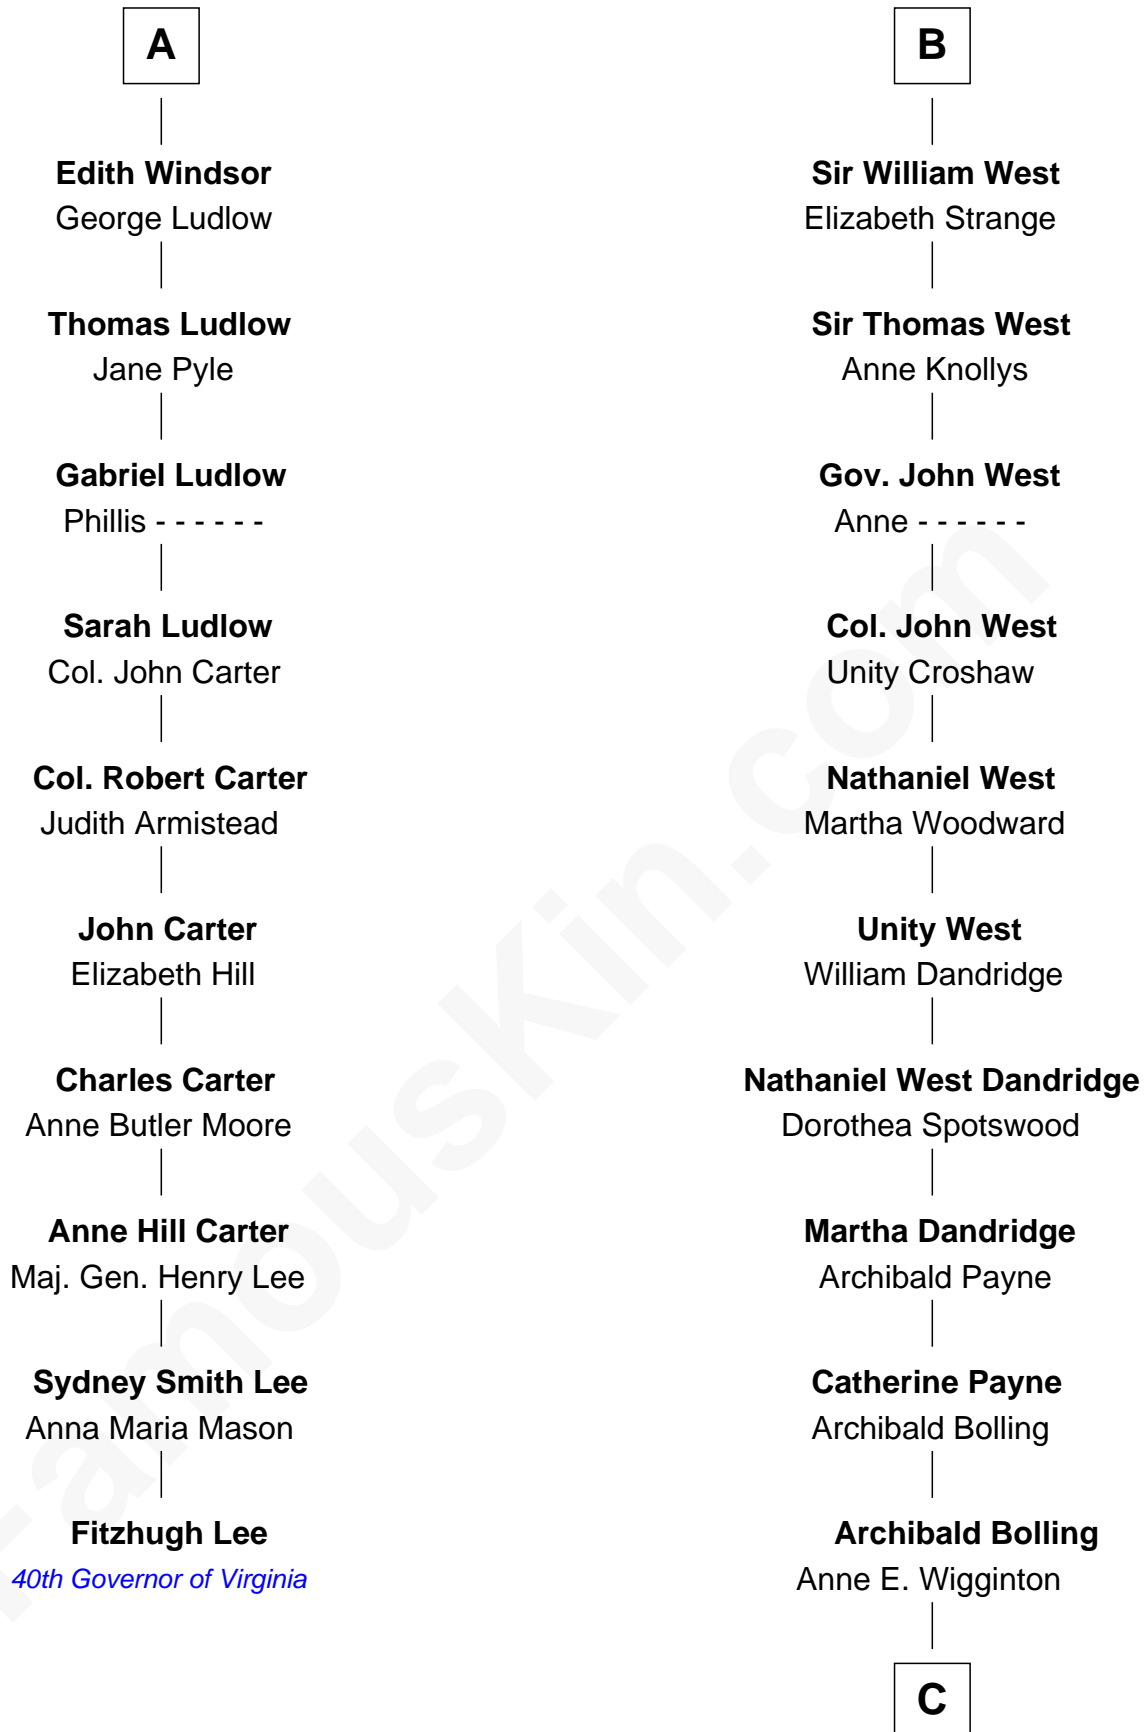

FamousKin.com

Relationship Chart of

Fitzhugh Lee

40th Governor of Virginia

16th cousin 2 times removed of

Edith (Bolling) Wilson

First Lady of President Woodrow Wilson

Sir Hugh de Courtenay

Agnes de St. John

C

William Holcombe Bolling

Sarah Spiers White

Edith (Bolling) Wilson

First Lady of Woodrow Wilson

FamousKin.com