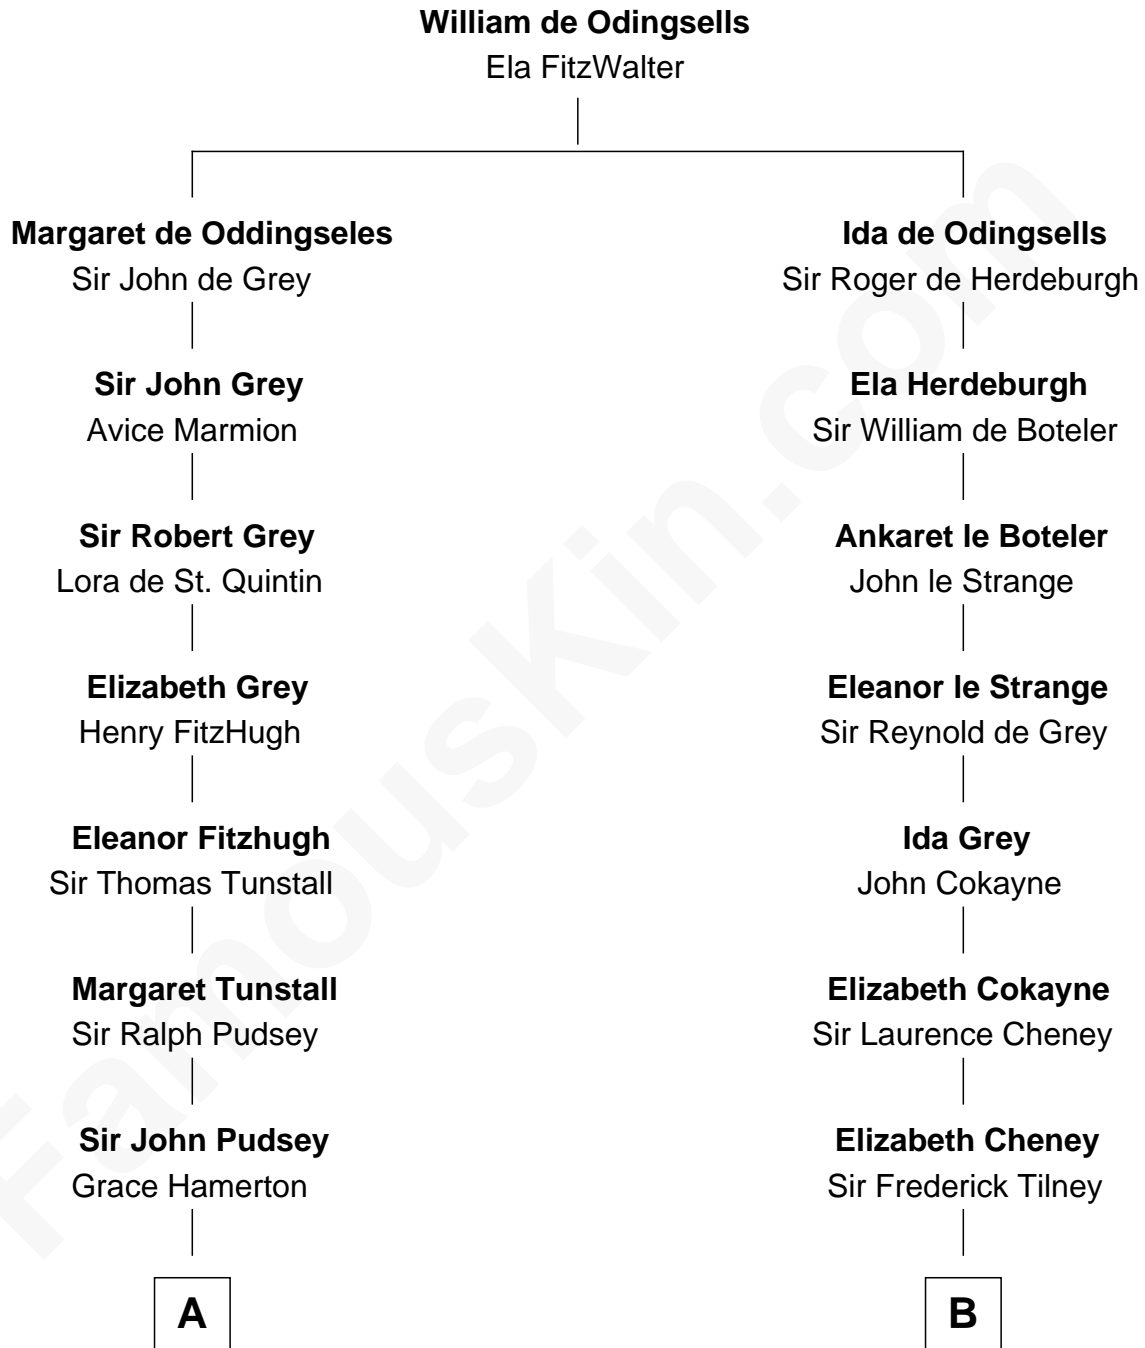

FamousKin.com

Relationship Chart of

Fitzhugh Lee

40th Governor of Virginia

20th cousin 1 time removed of

Edith (Bolling) Wilson

First Lady of President Woodrow Wilson