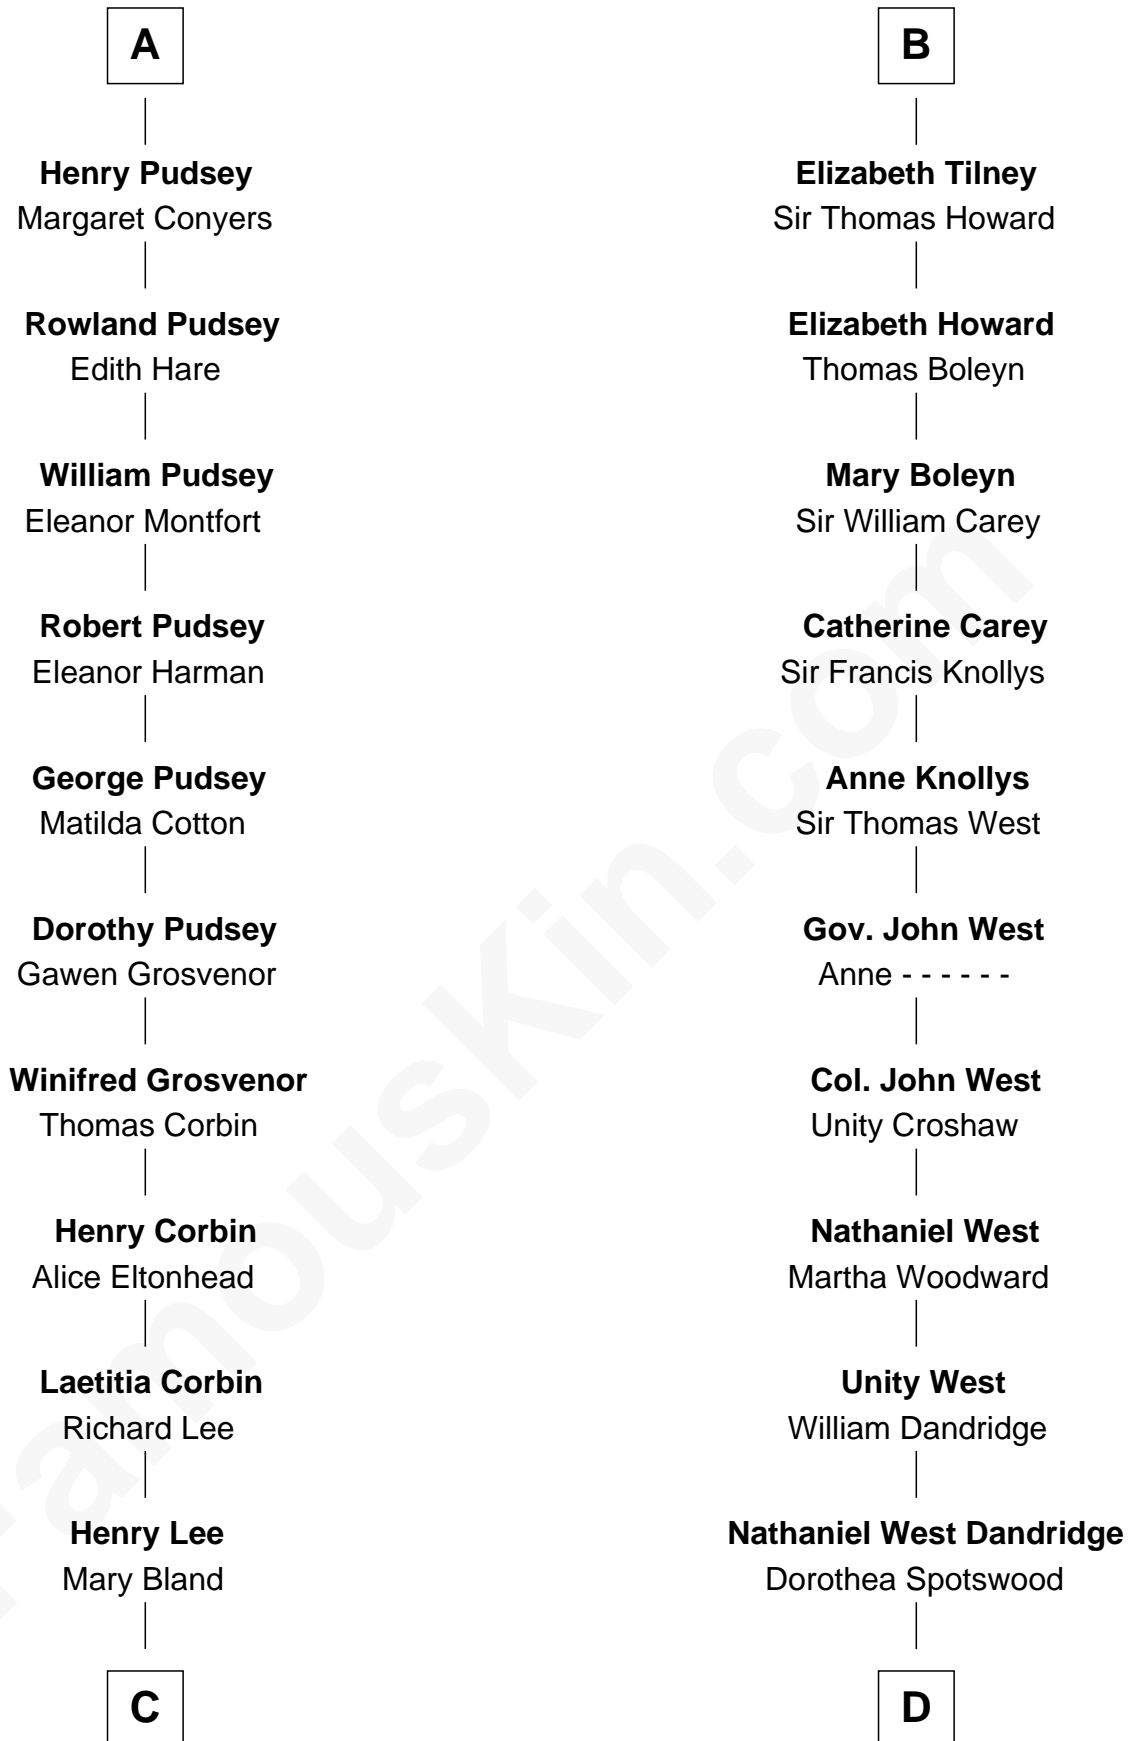

## Relationship Chart of

### Fitzhugh Lee

40th Governor of Virginia

20th cousin 1 time removed of

### Edith (Bolling) Wilson

First Lady of President Woodrow Wilson

**C**

**Col. Henry Lee**

Lucy Grymes

**Maj. Gen. Henry Lee**

Anne Hill Carter

**Sydney Smith Lee**

Anna Maria Mason

**Fitzhugh Lee**

*40th Governor of Virginia*

**D**

**Martha Dandridge**

Archibald Payne

**Catherine Payne**

Archibald Bolling