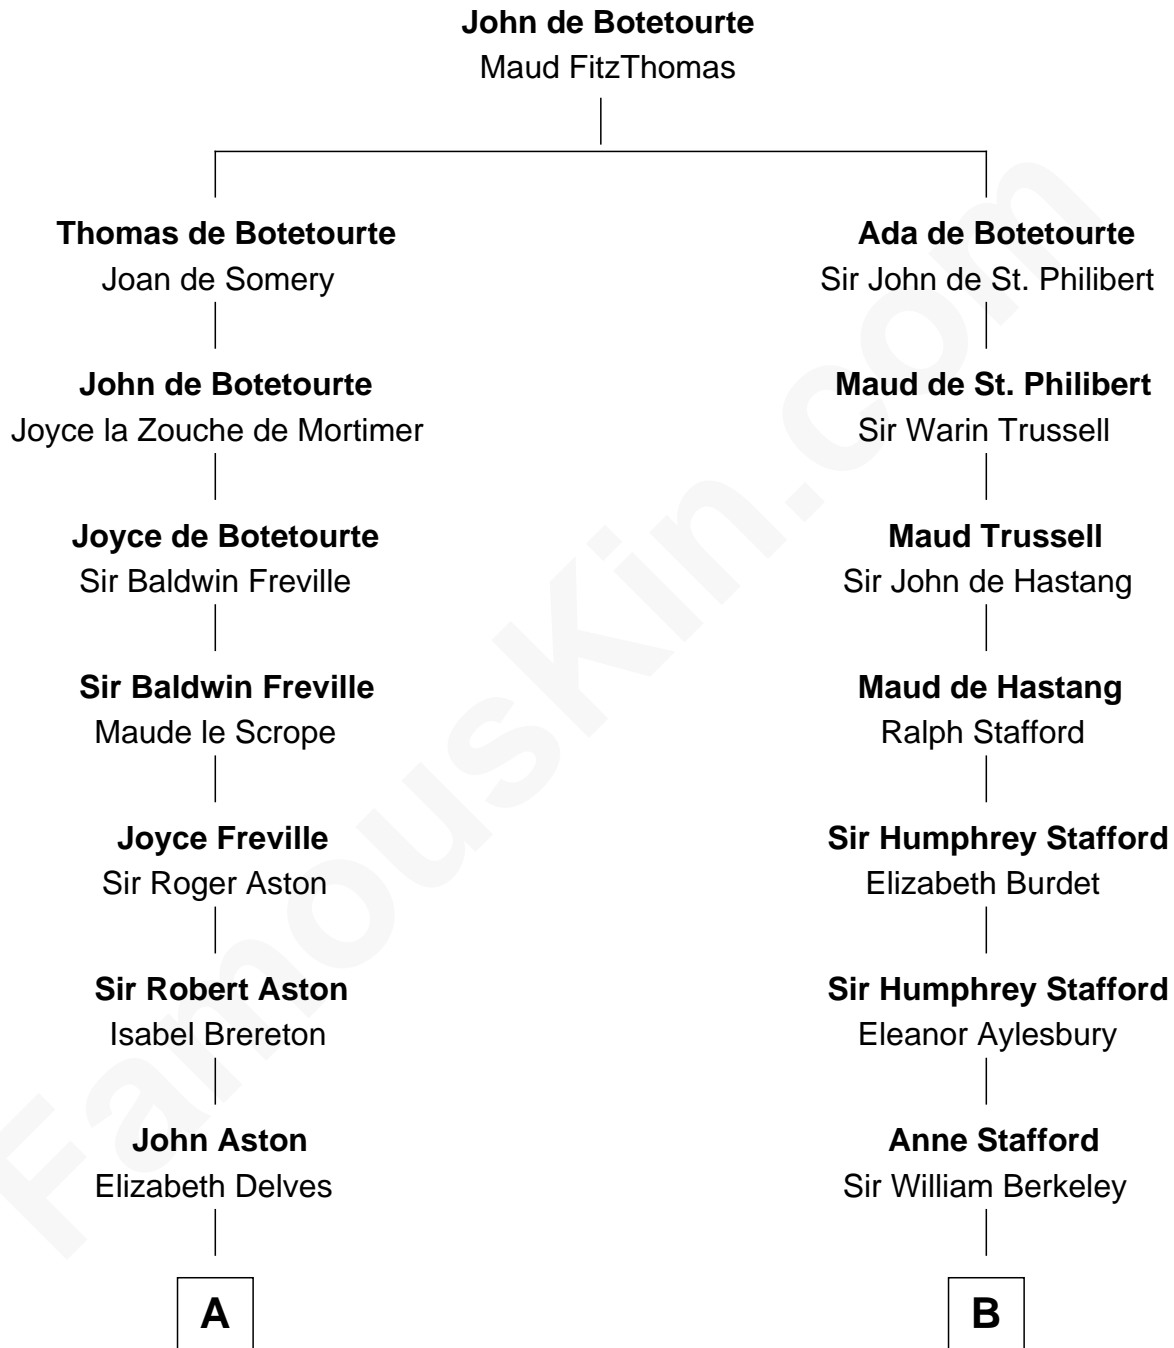

FamousKin.com

Relationship Chart of

Fitzhugh Lee

40th Governor of Virginia

17th cousin 2 times removed of

Samuel Prescott

Completed Paul Revere's Midnight Ride

C

—
Gen. John Mason
Anne Maria Murray

—
Anna Maria Mason
Sydney Smith Lee

—
Fitzhugh Lee
40th Governor of Virginia

FamousKin.com