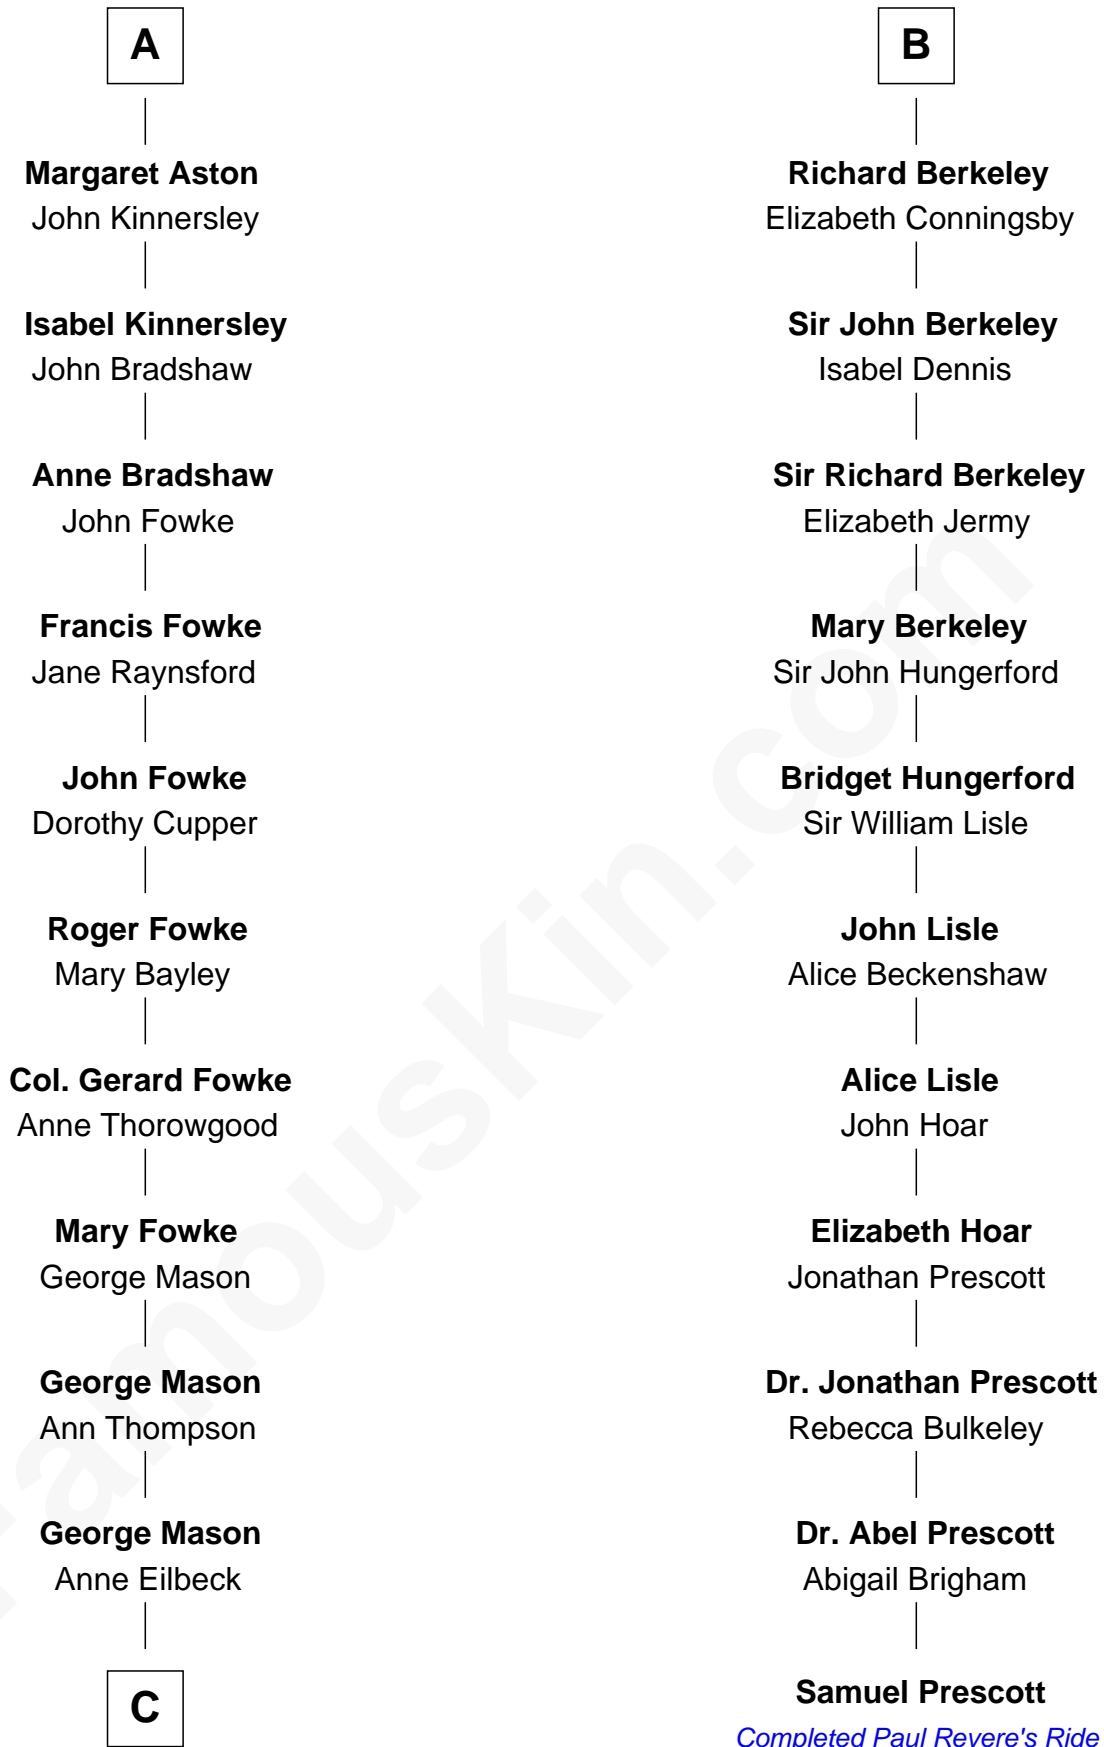

FamousKin.com

Relationship Chart of

Fitzhugh Lee

40th Governor of Virginia

17th cousin 2 times removed of

Samuel Prescott

Completed Paul Revere's Midnight Ride

C

—
Gen. John Mason
Anne Maria Murray

—
Anna Maria Mason
Sydney Smith Lee

—
Fitzhugh Lee
40th Governor of Virginia

FamousKin.com