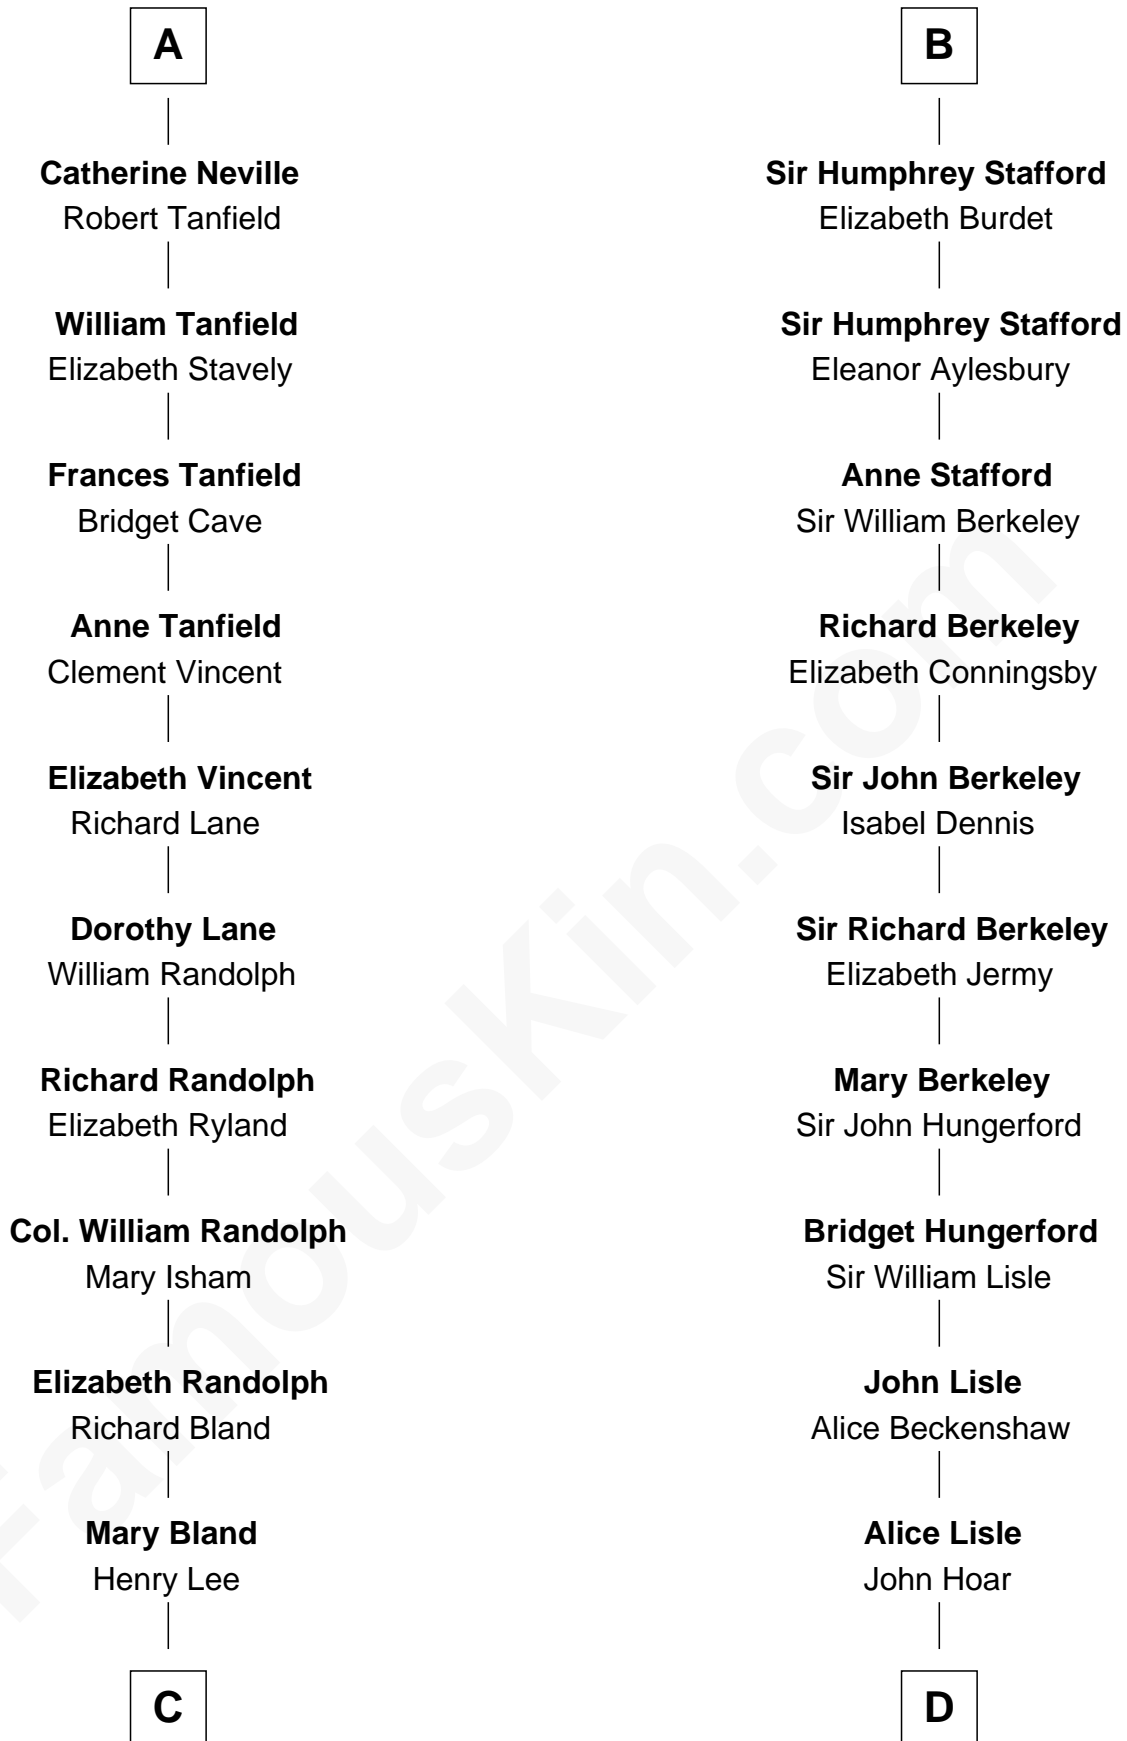

# FamousKin.com Relationship Chart of

**Fitzhugh Lee**

40th Governor of Virginia

20th cousin of

**Samuel Prescott**

Completed Paul Revere's Midnight Ride

**C**

**Col. Henry Lee**

Lucy Grymes

**Maj. Gen. Henry Lee**

Anne Hill Carter

**Sydney Smith Lee**

Anna Maria Mason

**Fitzhugh Lee**

*40th Governor of Virginia*

**D**

**Elizabeth Hoar**

Jonathan Prescott

**Dr. Jonathan Prescott**

Rebecca Bulkeley

**Dr. Abel Prescott**

Abigail Brigham

**Samuel Prescott**

*Completed Paul Revere's Ride*