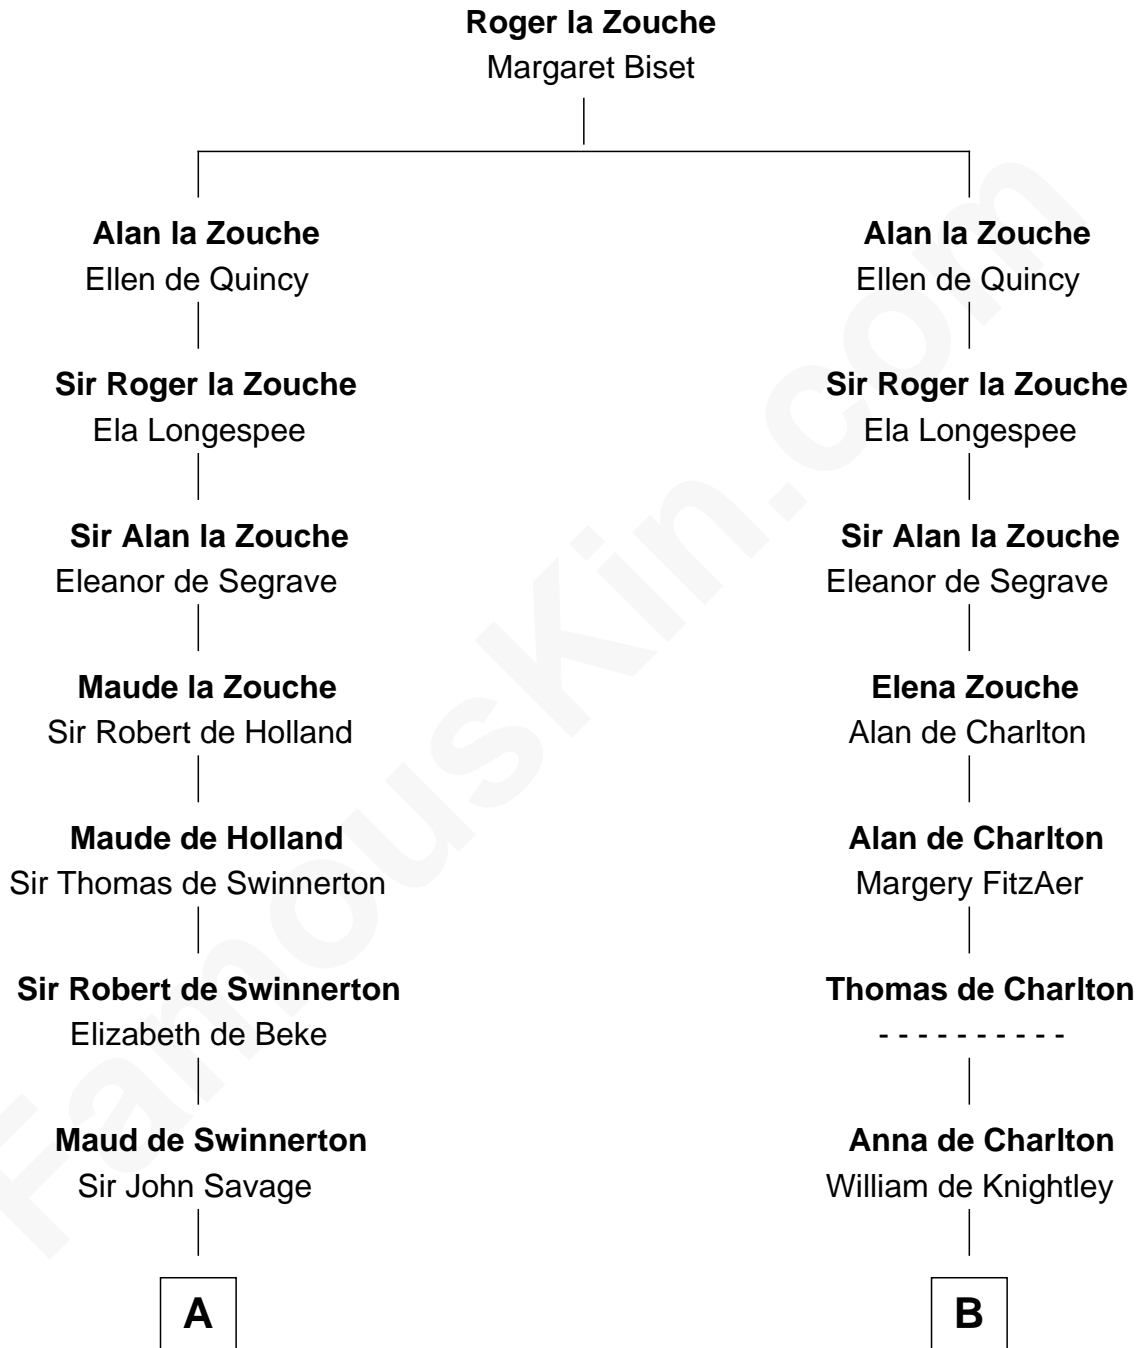

FamousKin.com

Relationship Chart of

Fitzhugh Lee

40th Governor of Virginia

18th cousin 2 times removed of

Samuel Prescott

Completed Paul Revere's Midnight Ride

C

Col. Henry Lee

Lucy Grymes

Maj. Gen. Henry Lee

Anne Hill Carter

Sydney Smith Lee

Anna Maria Mason

Fitzhugh Lee

40th Governor of Virginia

D

Dr. Abel Prescott

Abigail Brigham

Samuel Prescott

Completed Paul Revere's Ride

FamousKin.com