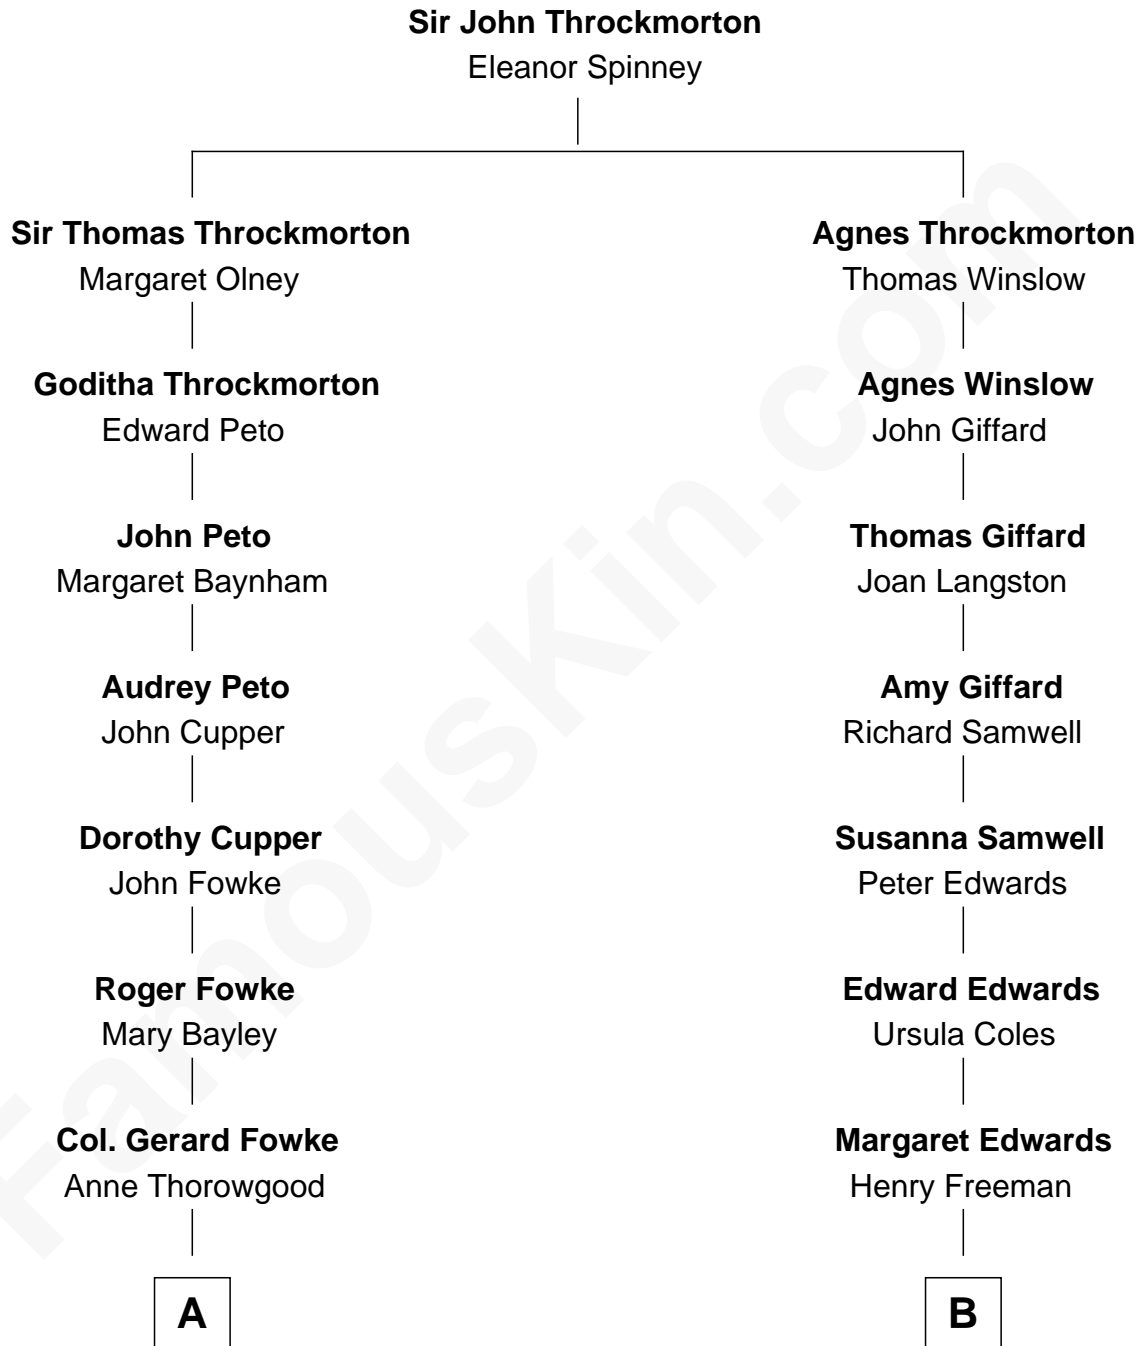

## Relationship Chart of

### Fitzhugh Lee

40th Governor of Virginia

12th cousin 6 times removed of

### John Hinckley, Jr.

Shot President Ronald Reagan

**C**

|  
**John Warnock Hinckley**

Jo Ann Moore

|  
**John Hinckley, Jr.**

*Shot President Ronald Reagan*

FamousKin.com