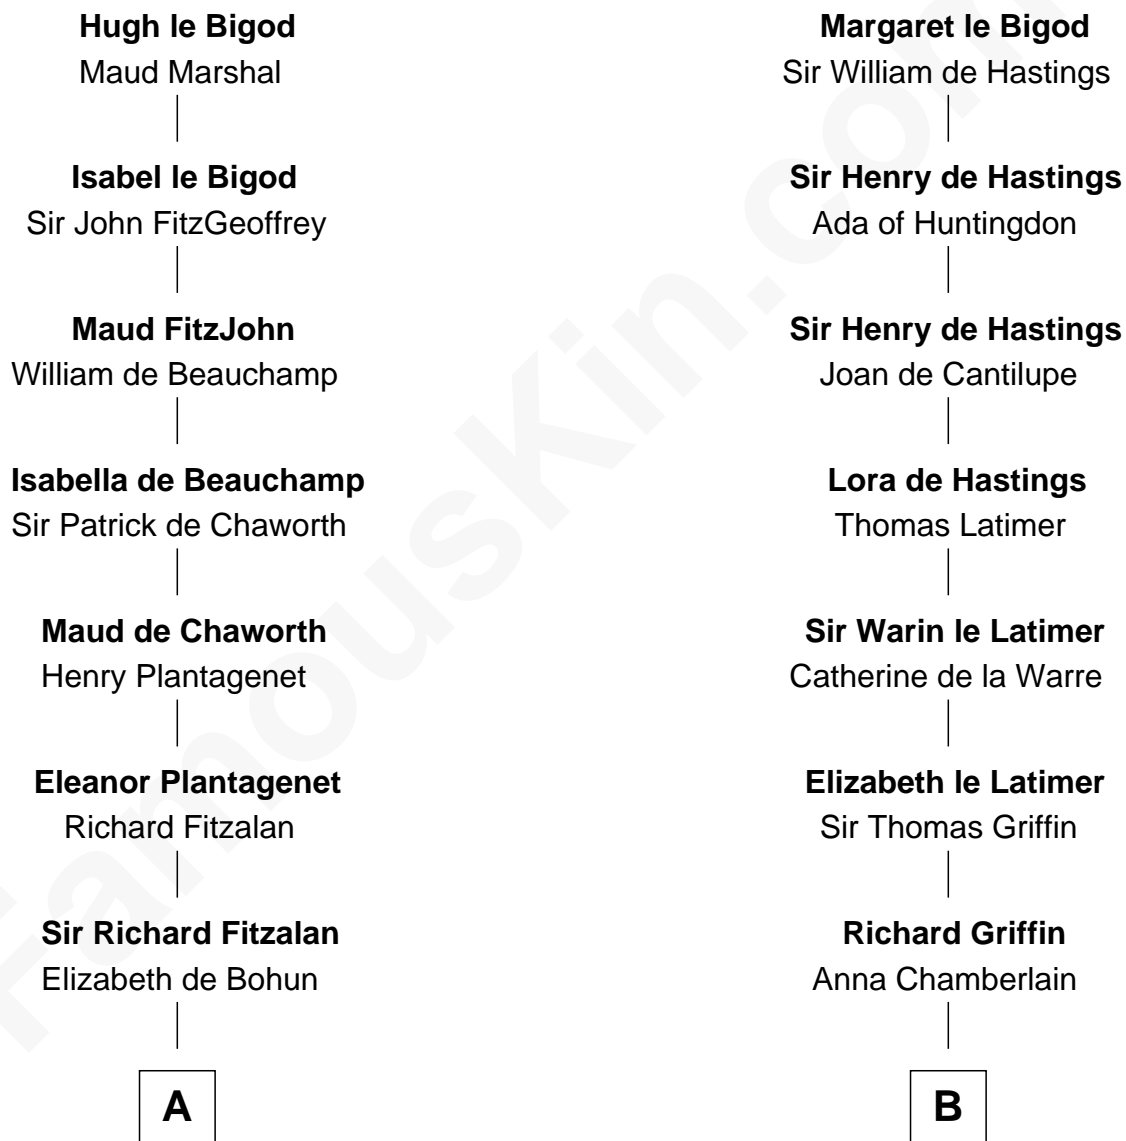

FamousKin.com Relationship Chart of

Fitzhugh Lee

40th Governor of Virginia

21st cousin of

J.P. Morgan

American Banker and Art Collector

Roger le Bigod

Ida de Tony

C

Henry Lee
Mary Bland

Col. Henry Lee
Lucy Grymes

Maj. Gen. Henry Lee
Anne Hill Carter

Sydney Smith Lee
Anna Maria Mason

Fitzhugh Lee
40th Governor of Virginia

D

Lynde Lord
Lois Sheldon