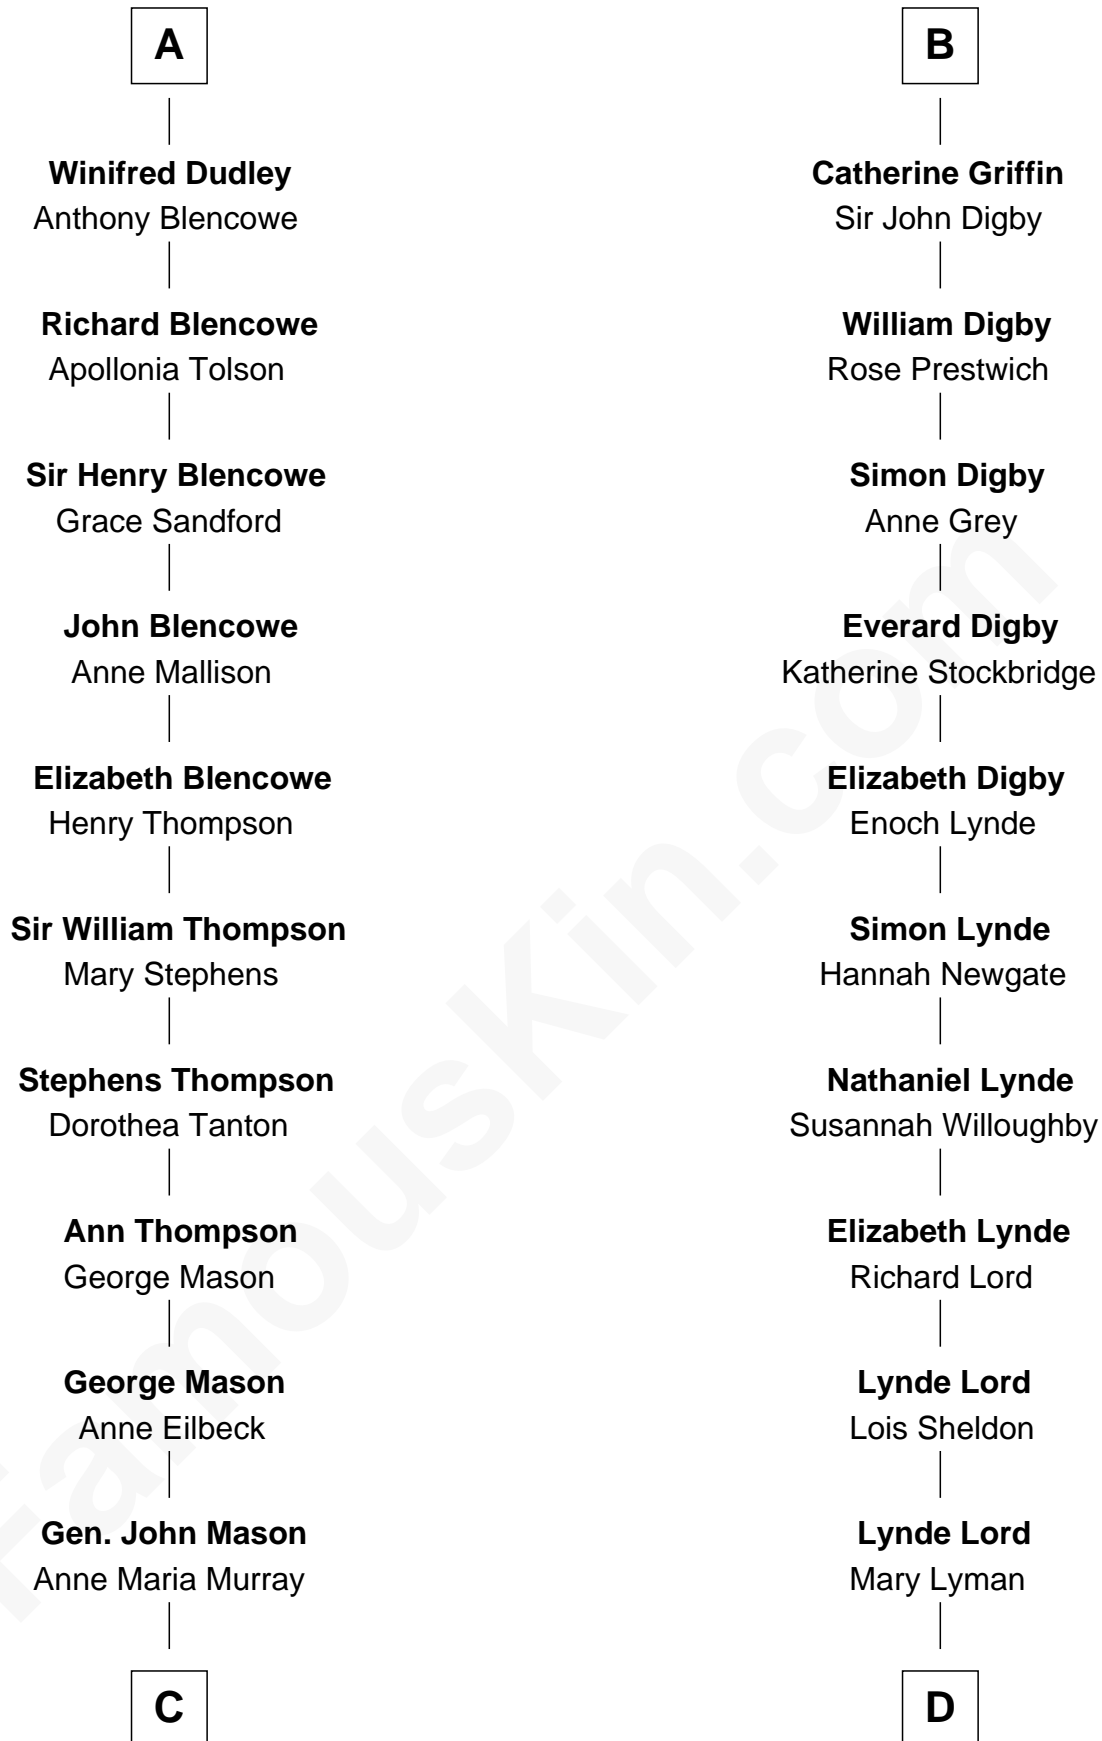

FamousKin.com

Relationship Chart of

Fitzhugh Lee

40th Governor of Virginia

18th cousin 1 time removed of

J.P. Morgan

American Banker and Art Collector

C

Anna Maria Mason
Sydney Smith Lee

Fitzhugh Lee
40th Governor of Virginia

D

Mary Sheldon Lord
John Pierpont

Juliet Pierpont
Junius Spencer Morgan

J.P. Morgan
American Banker and Art Collector

FamousKin.com