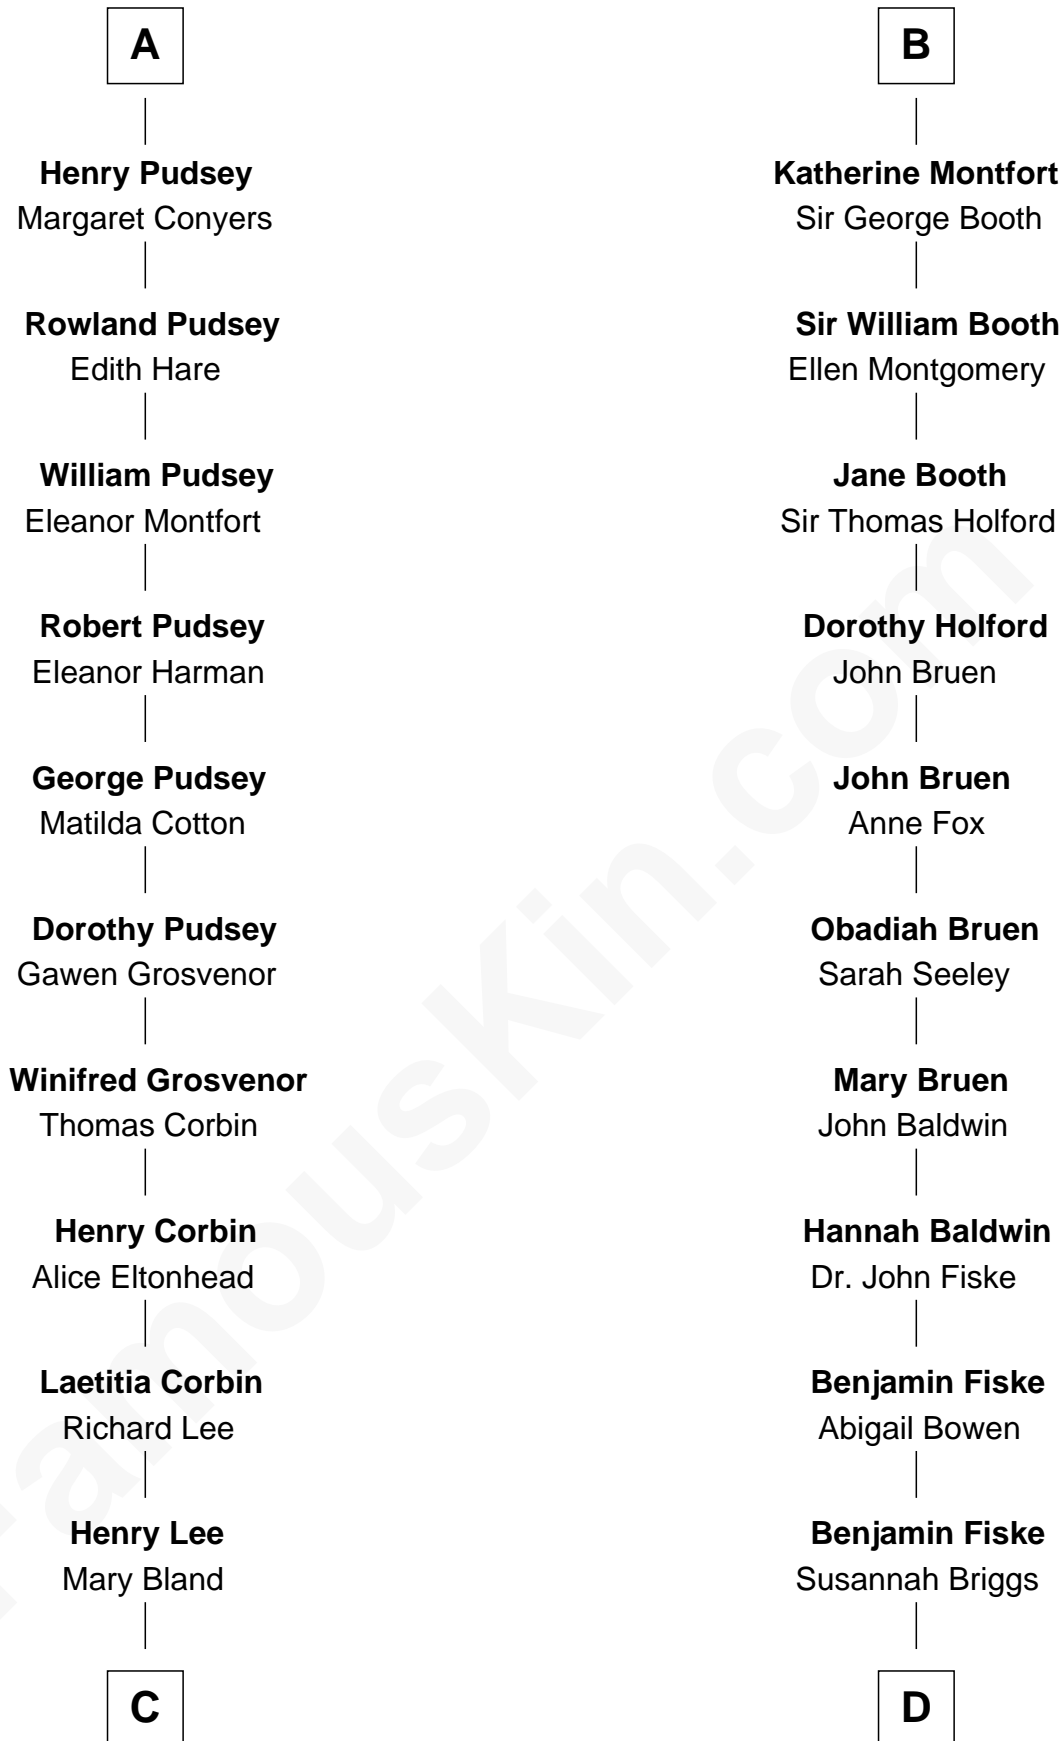

FamousKin.com

Relationship Chart of

Fitzhugh Lee

40th Governor of Virginia

19th cousin 1 time removed of

Stephen A. Douglas

Participated in Lincoln-Douglas Debates

C

Col. Henry Lee

Lucy Grymes

Maj. Gen. Henry Lee

Anne Hill Carter

Sydney Smith Lee

Anna Maria Mason

Fitzhugh Lee

40th Governor of Virginia