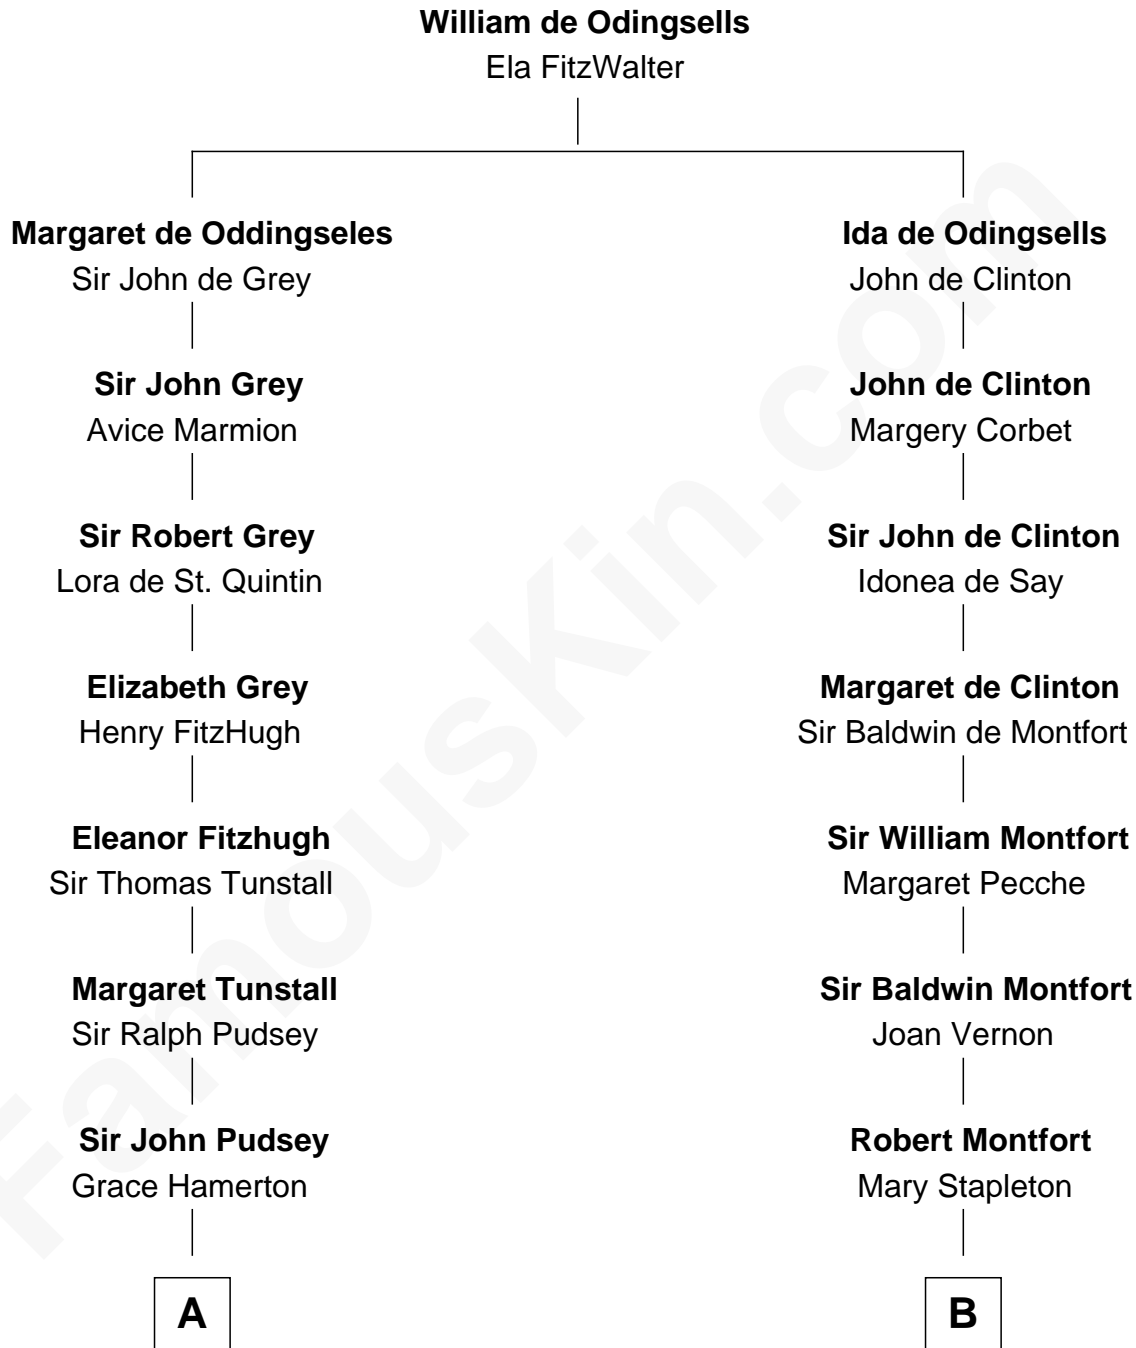

FamousKin.com

Relationship Chart of

Fitzhugh Lee

40th Governor of Virginia

19th cousin 1 time removed of

Stephen A. Douglas

Participated in Lincoln-Douglas Debates

C

Col. Henry Lee

Lucy Grymes

Maj. Gen. Henry Lee

Anne Hill Carter

Sydney Smith Lee

Anna Maria Mason

Fitzhugh Lee

40th Governor of Virginia