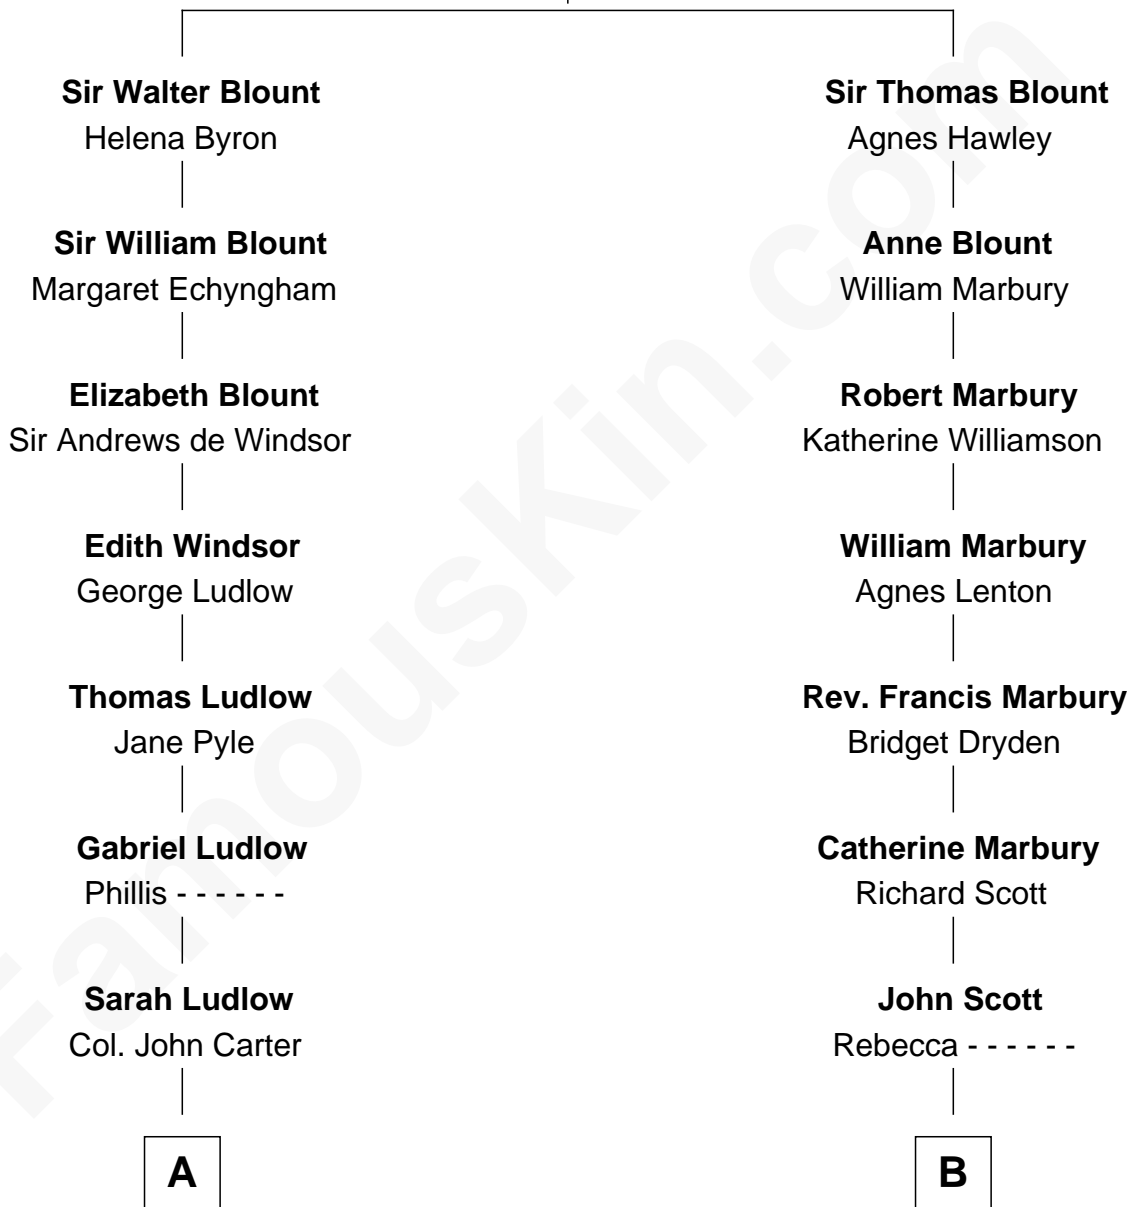

## Relationship Chart of

### Fitzhugh Lee

40th Governor of Virginia

12th cousin 6 times removed of

**Britney Spears**  
Singer, Entertainer

**Sir Thomas Blount**  
Margaret de Gresley

C

James Parnell Spears

Lynne Irene Bridges

Britney Spears

*Singer, Entertainer*

FamousKin.com