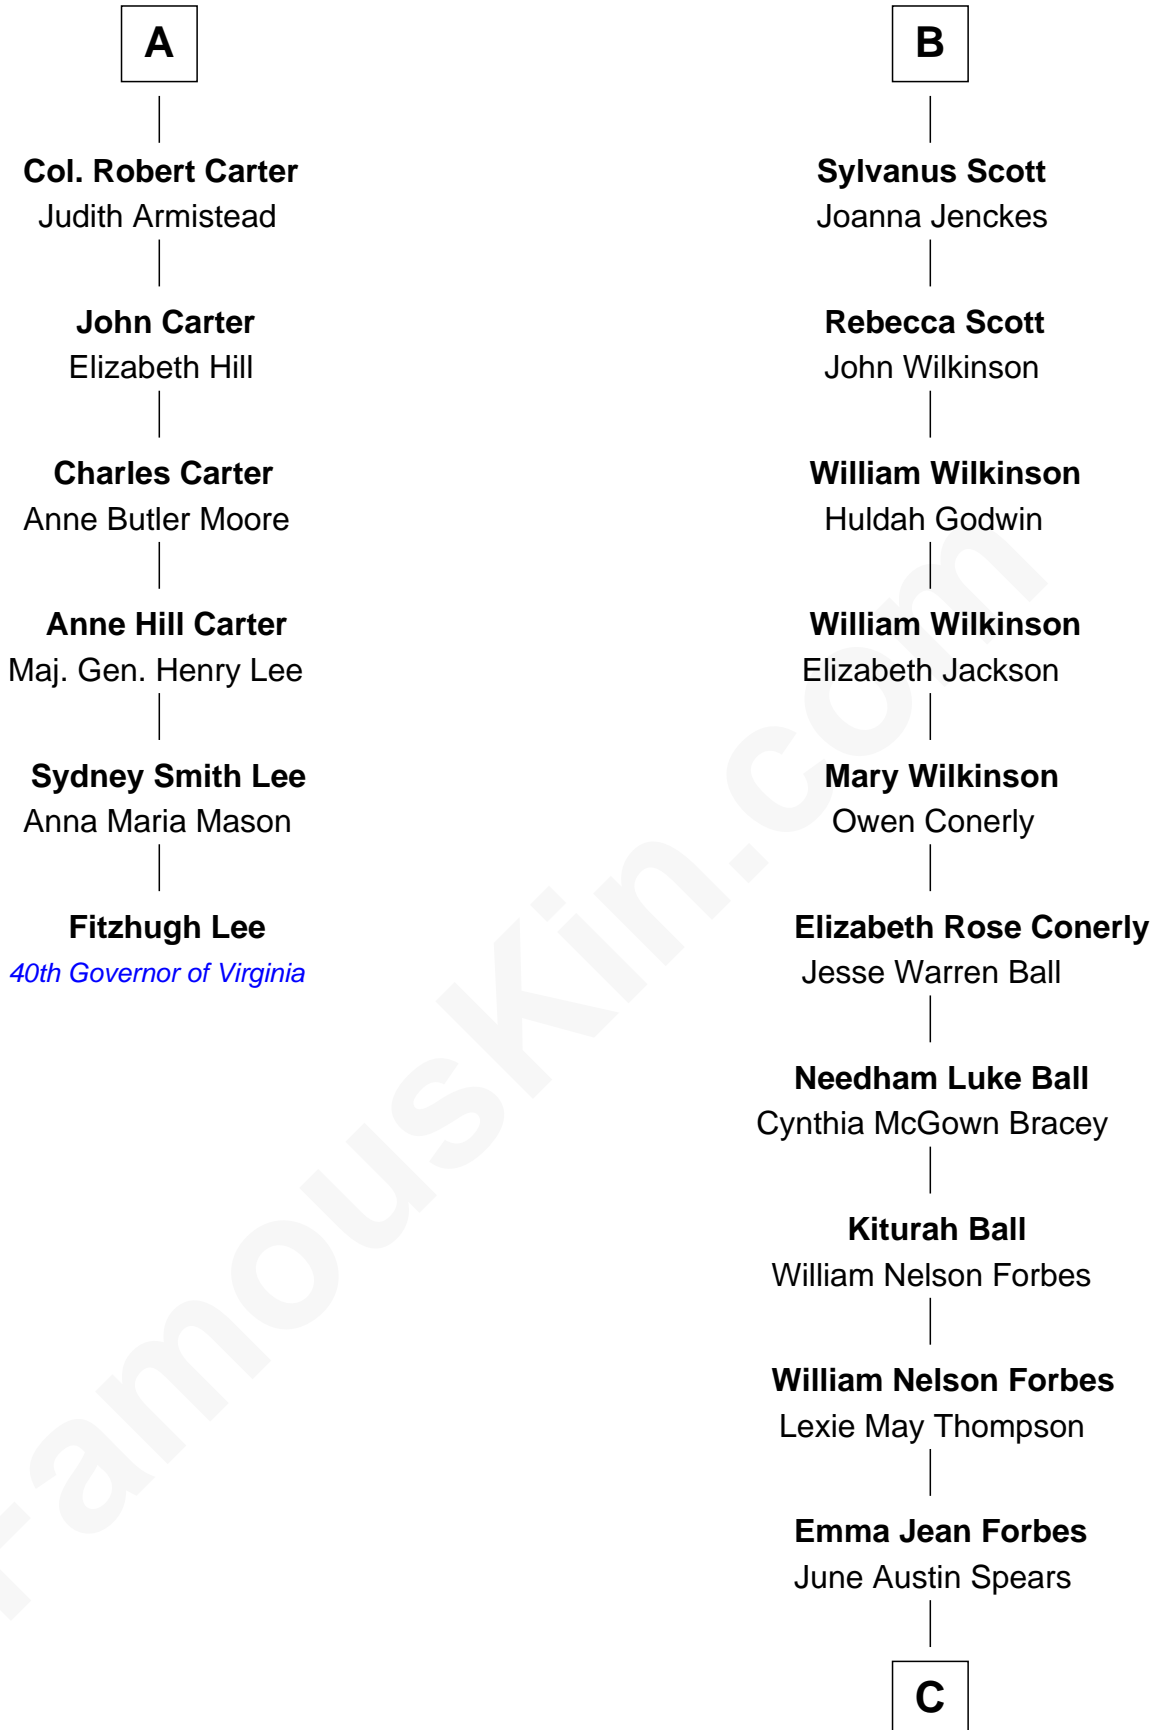

## Relationship Chart of

### Fitzhugh Lee

40th Governor of Virginia

12th cousin 6 times removed of

**Britney Spears**  
Singer, Entertainer

**Sir Thomas Blount**  
Margaret de Gresley

C

James Parnell Spears

Lynne Irene Bridges