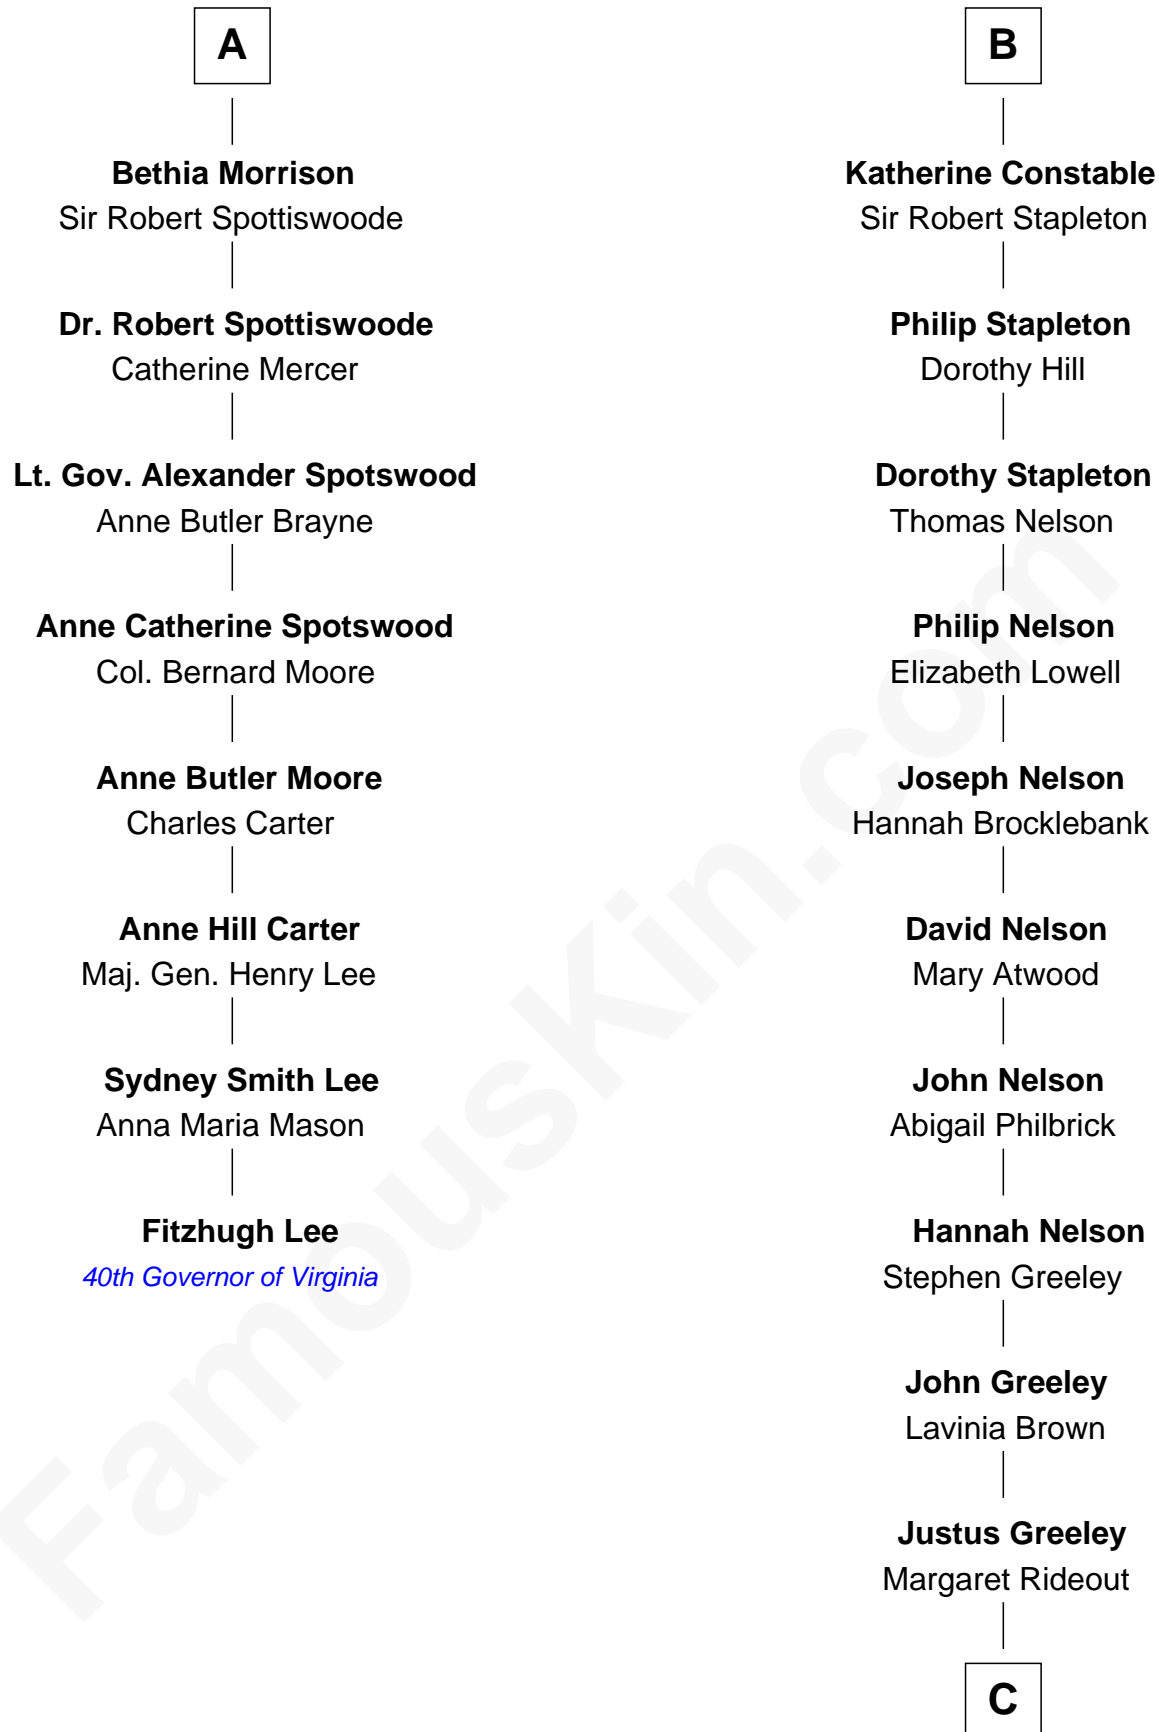

FamousKin.com

Relationship Chart of

Fitzhugh Lee

40th Governor of Virginia

14th cousin 6 times removed of

Margot Kidder

TV and Movie Actress

Sir Thomas de Holand

Alice Fitzalan

C

—
Margaret Q. Greeley

Dr. David Powell

—
Margaret Powell

Sidney Jesse Kidder

—
Kendall Kidder

Jocelyn Mary Wilson