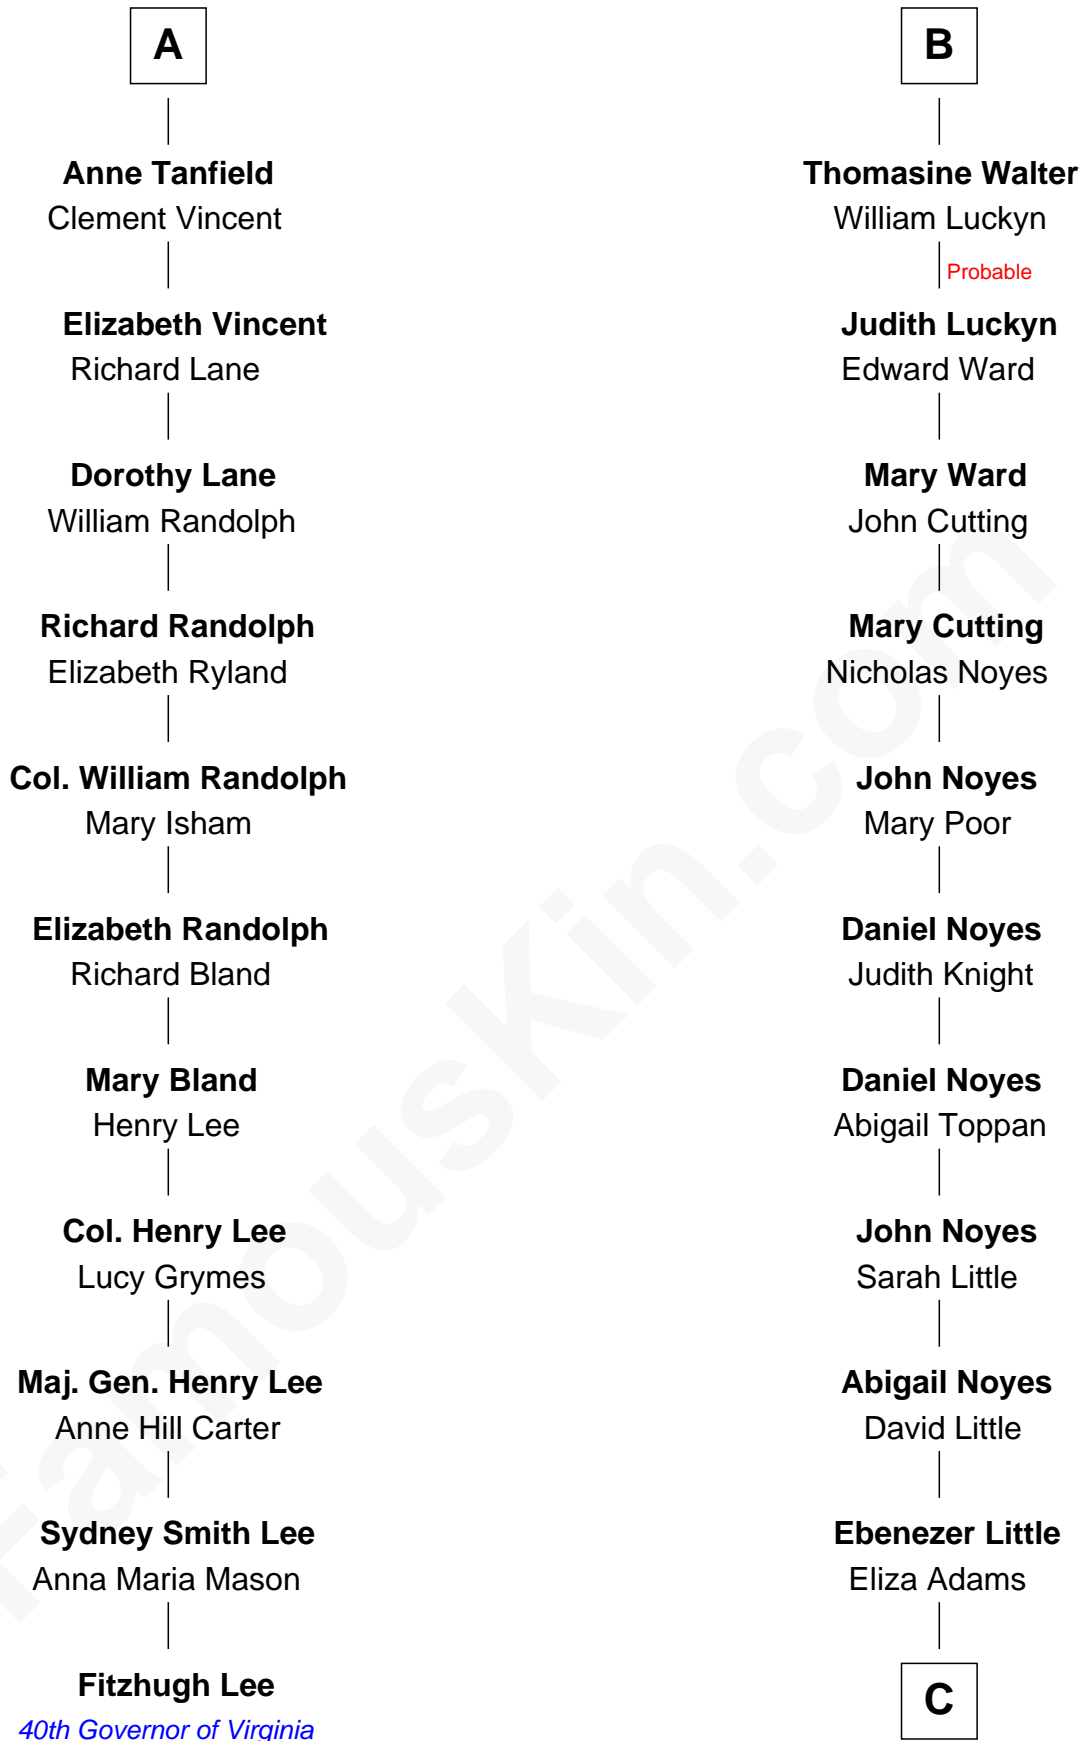

FamousKin.com

Relationship Chart of

Fitzhugh Lee

40th Governor of Virginia

17th cousin 4 times removed of

Charlie Baker

72nd Governor of Massachusetts

Sir John Howard

Alice de Bois

Sir Robert Howard

Margaret de Scales

Sir John Howard

Alice Tendring

Sir Robert Howard

Margaret Mowbray

Katherine Howard

Isabel Brome

John Denton

Thomas Denton

Jane Webbe

Isabel Denton

William ap Walter

B

C

Catherine A. Little

Edward Henry Little

Henry Bailey Little

Fanny Gray

Eleanor Johnson Little

Charles Duane Baker

Charles Duane Baker

Alice Elizabeth Ghormley