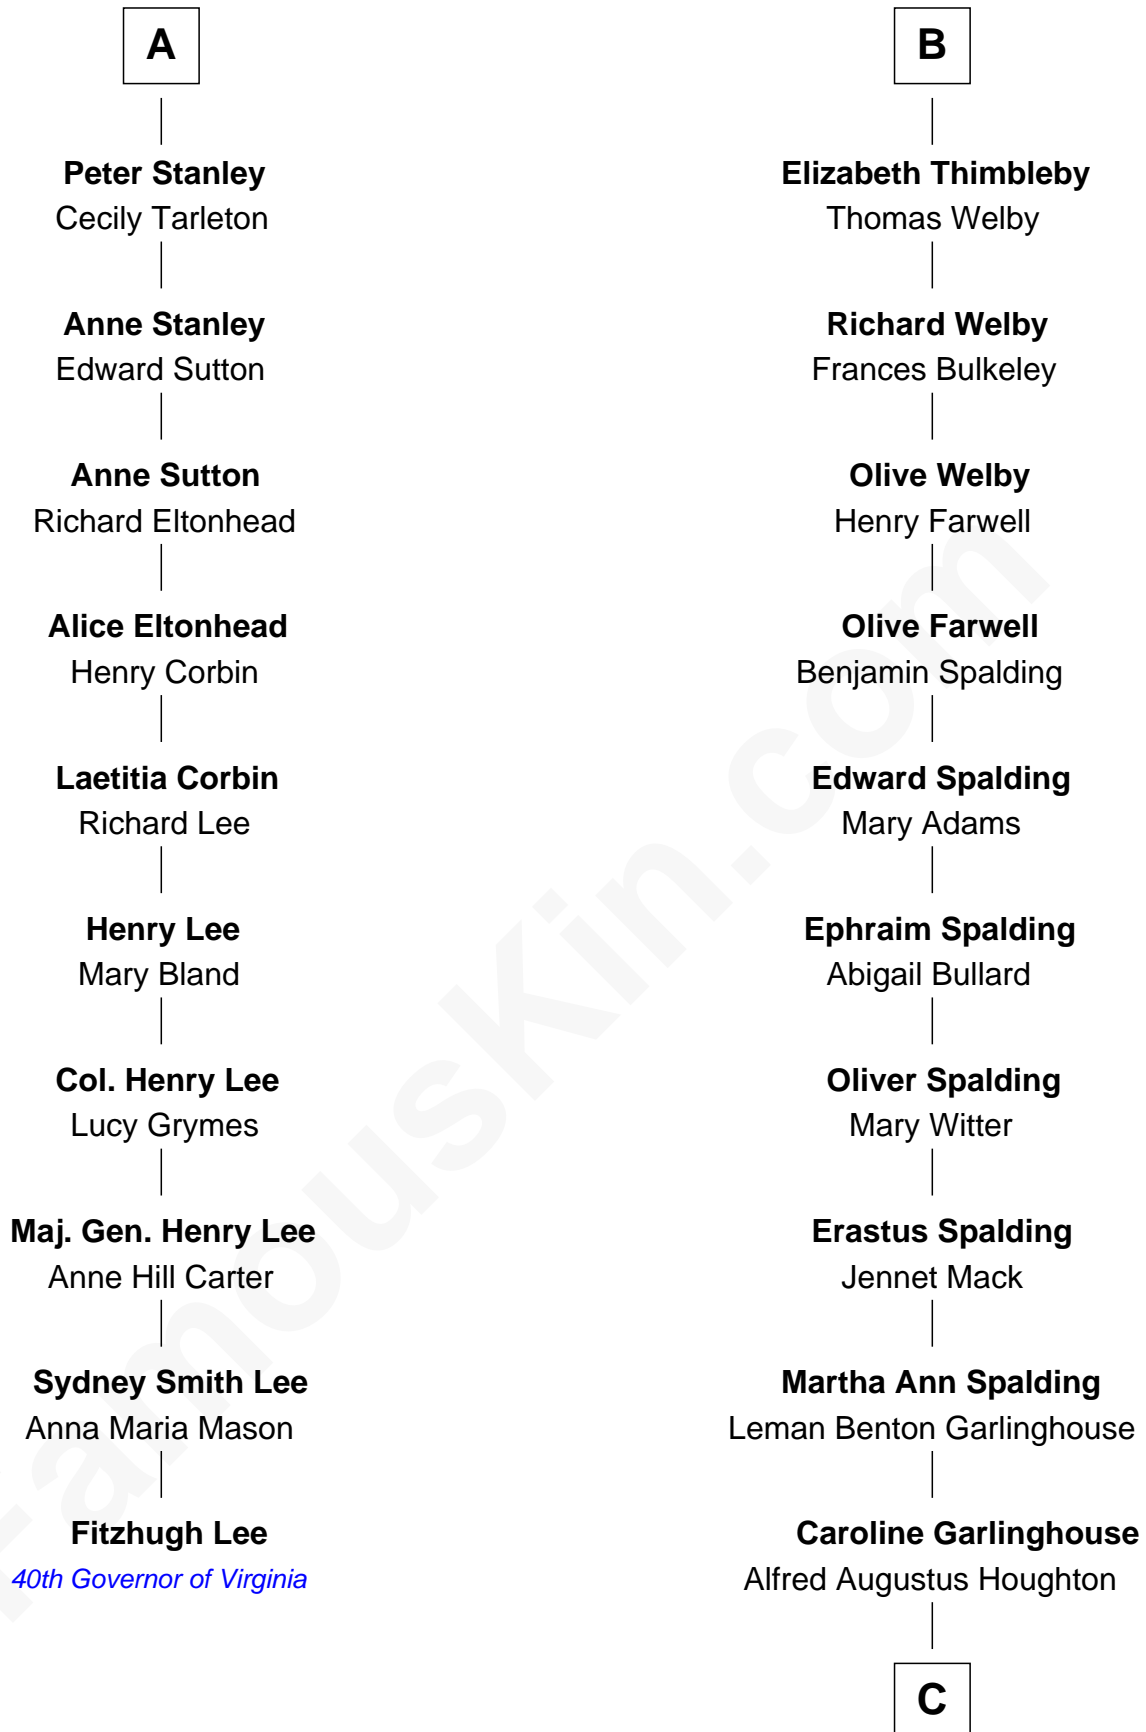

## Relationship Chart of

### Fitzhugh Lee

40th Governor of Virginia

16th cousin 2 times removed of

### Katharine Hepburn

Movie Actress

C

|  
**Katharine Martha Houghton**

Thomas Norval Hepburn

|  
**Katharine Hepburn**

*Movie Actress*

FamousKin.com