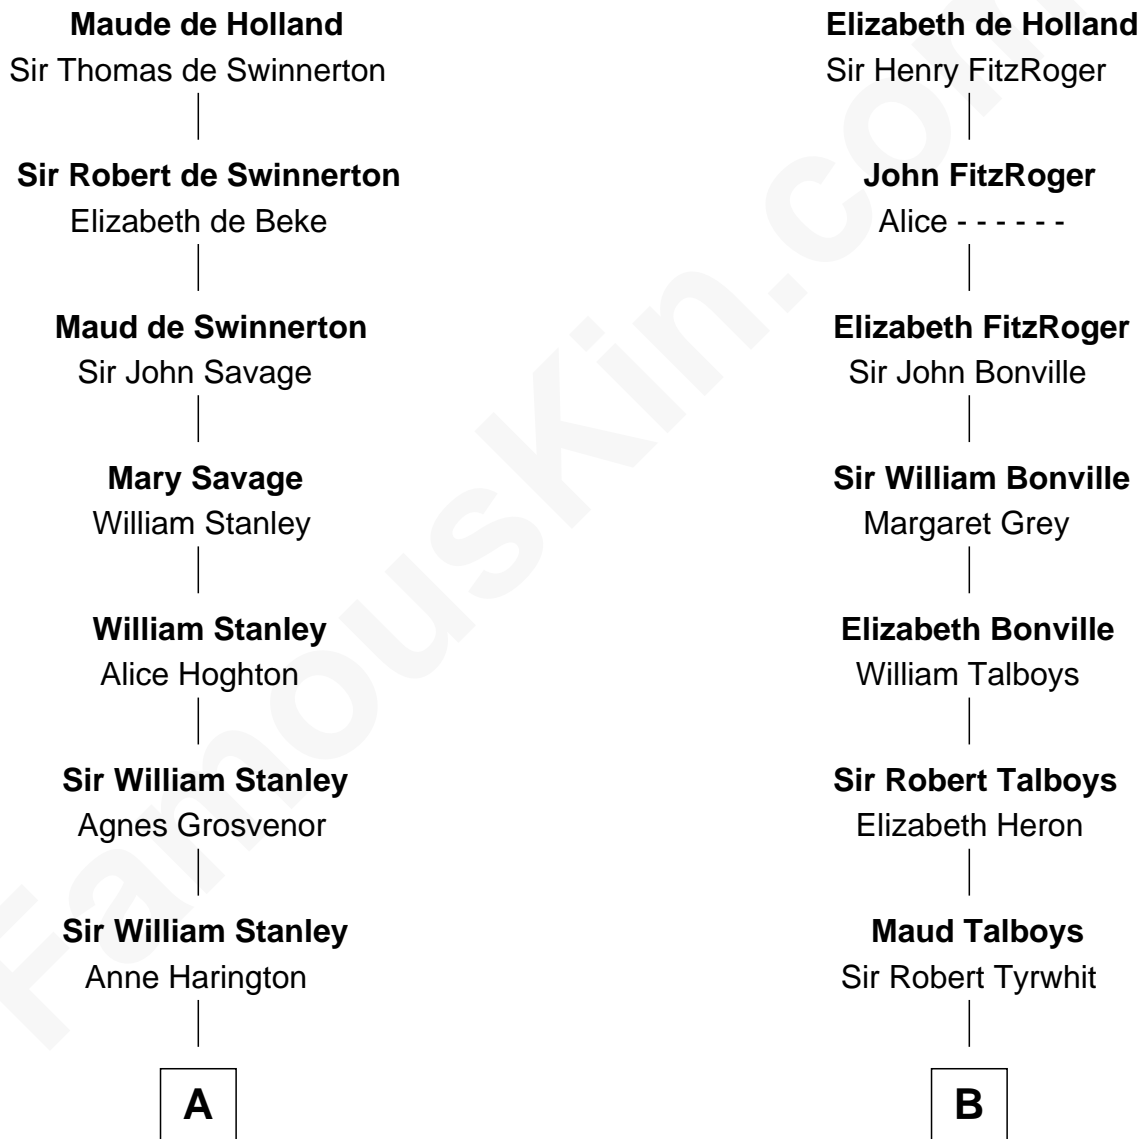

FamousKin.com

Relationship Chart of

Fitzhugh Lee

40th Governor of Virginia

16th cousin 3 times removed of

Katharine Hepburn

Movie Actress

Sir Robert de Holland

Maude la Zouche

C

Caroline Garlinghouse
Alfred Augustus Houghton

Katharine Martha Houghton
Thomas Norval Hepburn

Katharine Hepburn
Movie Actress

FamousKin.com