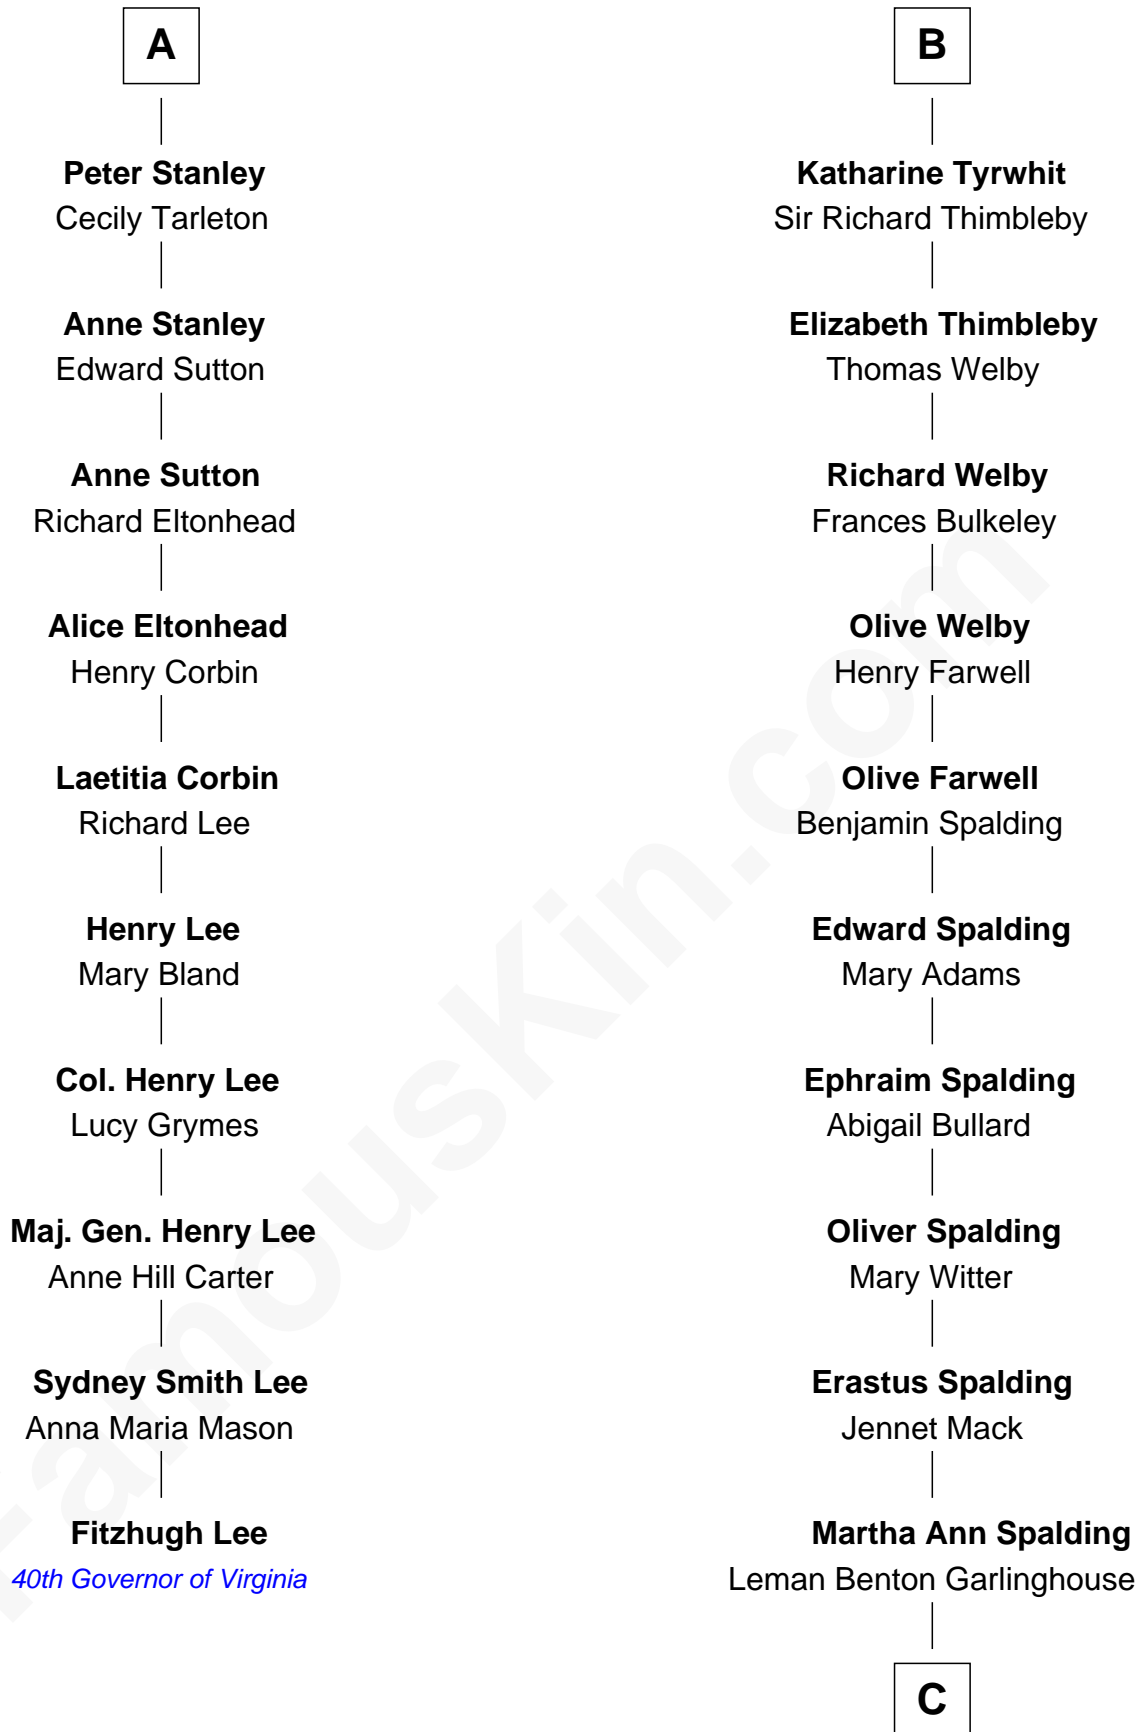

FamousKin.com

Relationship Chart of

Fitzhugh Lee

40th Governor of Virginia

16th cousin 3 times removed of

Katharine Hepburn

Movie Actress

Sir Robert de Holland

Maude la Zouche

C

Caroline Garlinghouse
Alfred Augustus Houghton

Katharine Martha Houghton
Thomas Norval Hepburn

Katharine Hepburn
Movie Actress

FamousKin.com