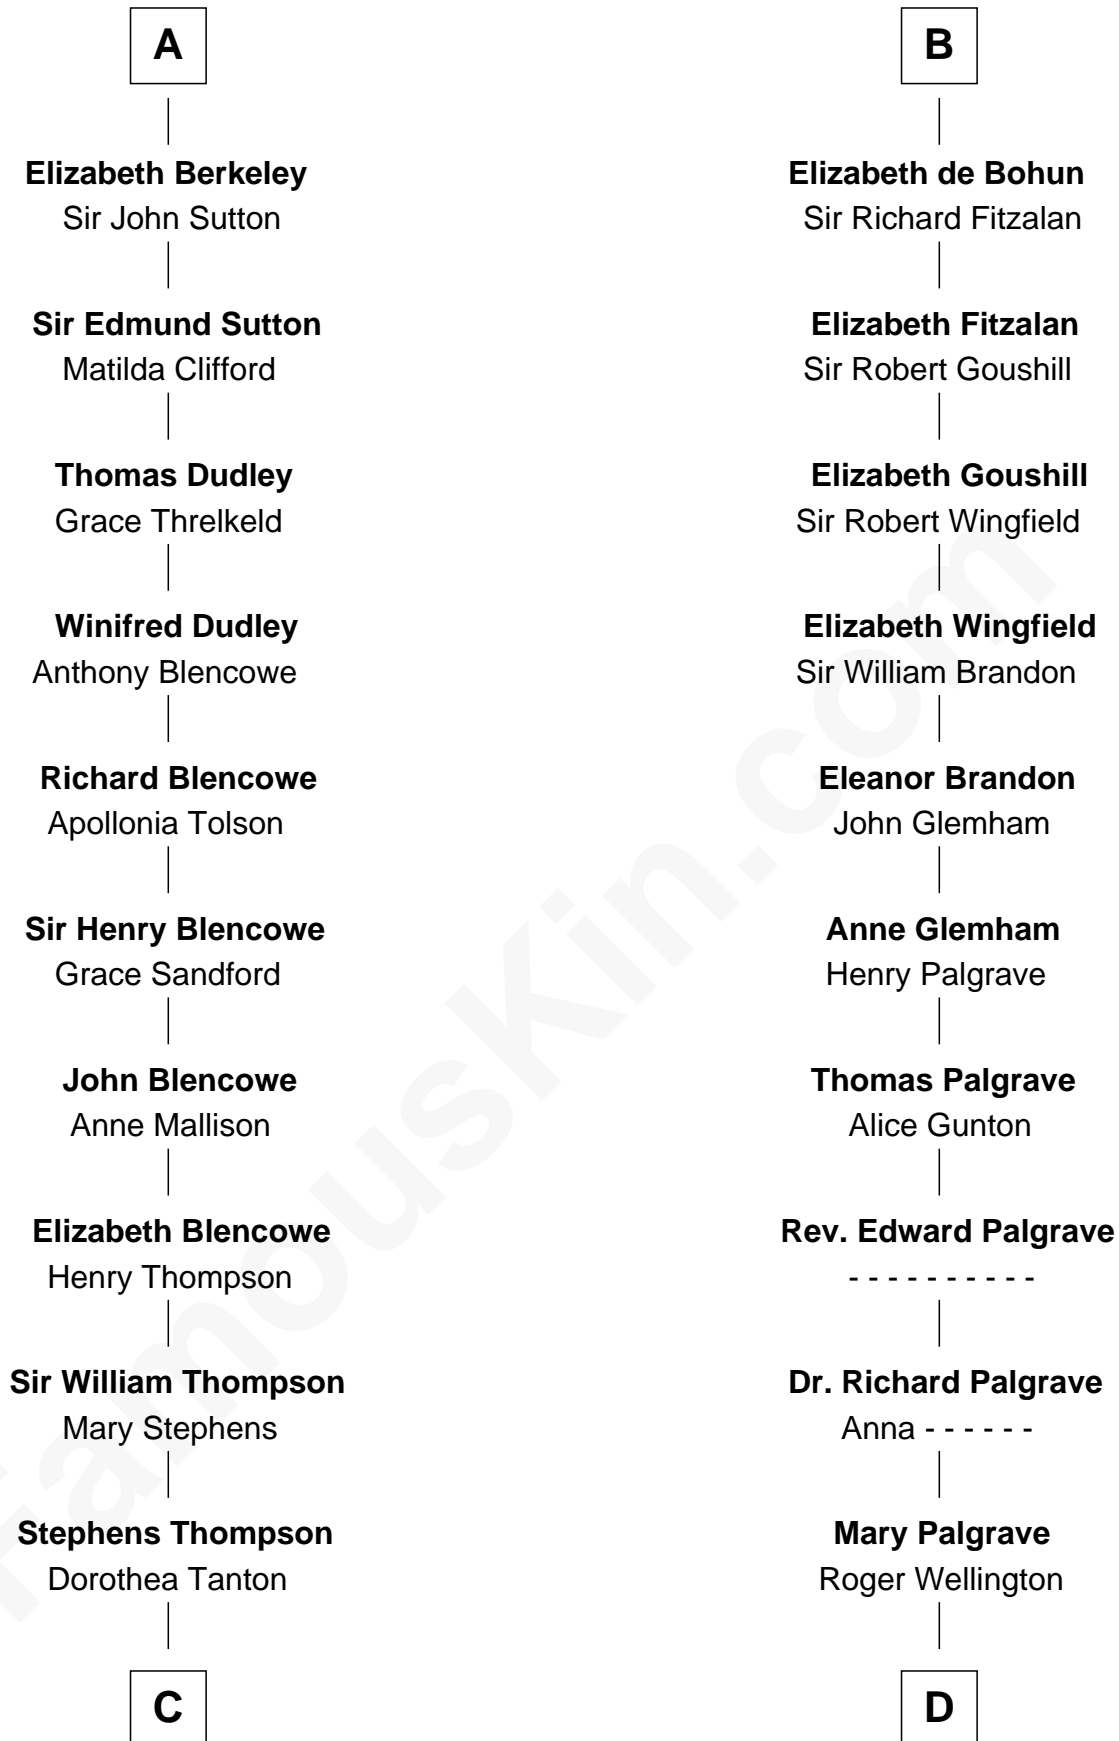

FamousKin.com

Relationship Chart of

Fitzhugh Lee

40th Governor of Virginia

19th cousin 2 times removed of

Roger Sherman

Signer of the Declaration of Independence

Simon III de Montfort

Maud - - - - -

C

Ann Thompson

George Mason

George Mason

Anne Eilbeck

Gen. John Mason

Anne Maria Murray

Anna Maria Mason

Sydney Smith Lee

Fitzhugh Lee

40th Governor of Virginia

D

Benjamin Wellington

Elizabeth Sweetman

Mehetable Wellington