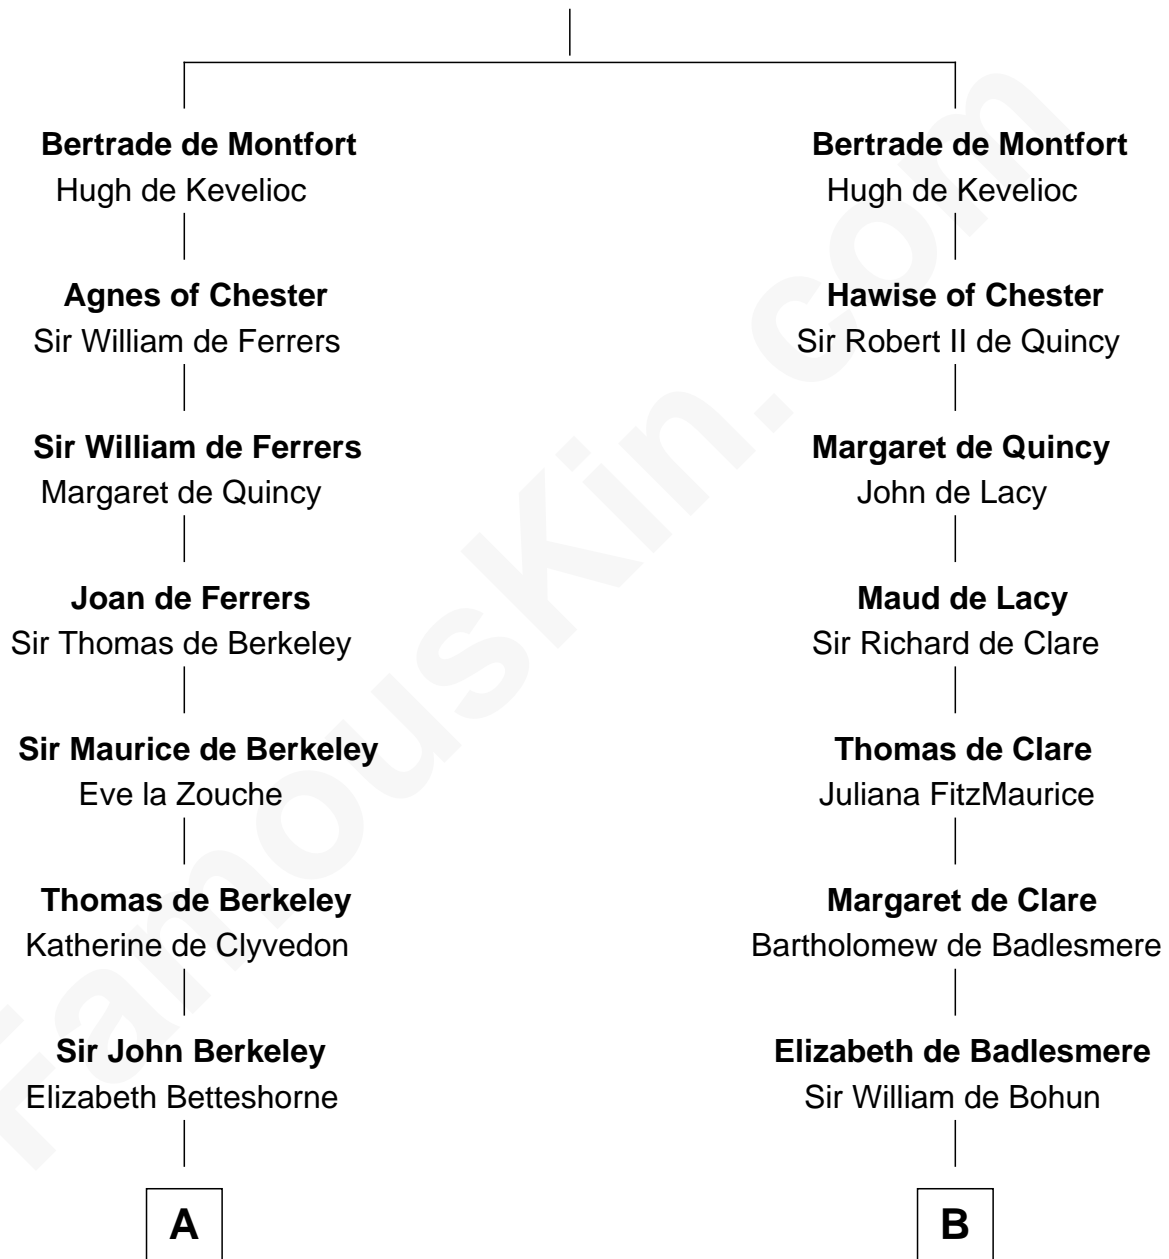

FamousKin.com

Relationship Chart of

Fitzhugh Lee

40th Governor of Virginia

19th cousin 2 times removed of

Roger Sherman

Signer of the Declaration of Independence

Simon III de Montfort

Maud - - - - -

C

Ann Thompson

George Mason

George Mason

Anne Eilbeck

Gen. John Mason

Anne Maria Murray

Anna Maria Mason

Sydney Smith Lee

Fitzhugh Lee

40th Governor of Virginia

D

Benjamin Wellington

Elizabeth Sweetman

Mehetable Wellington