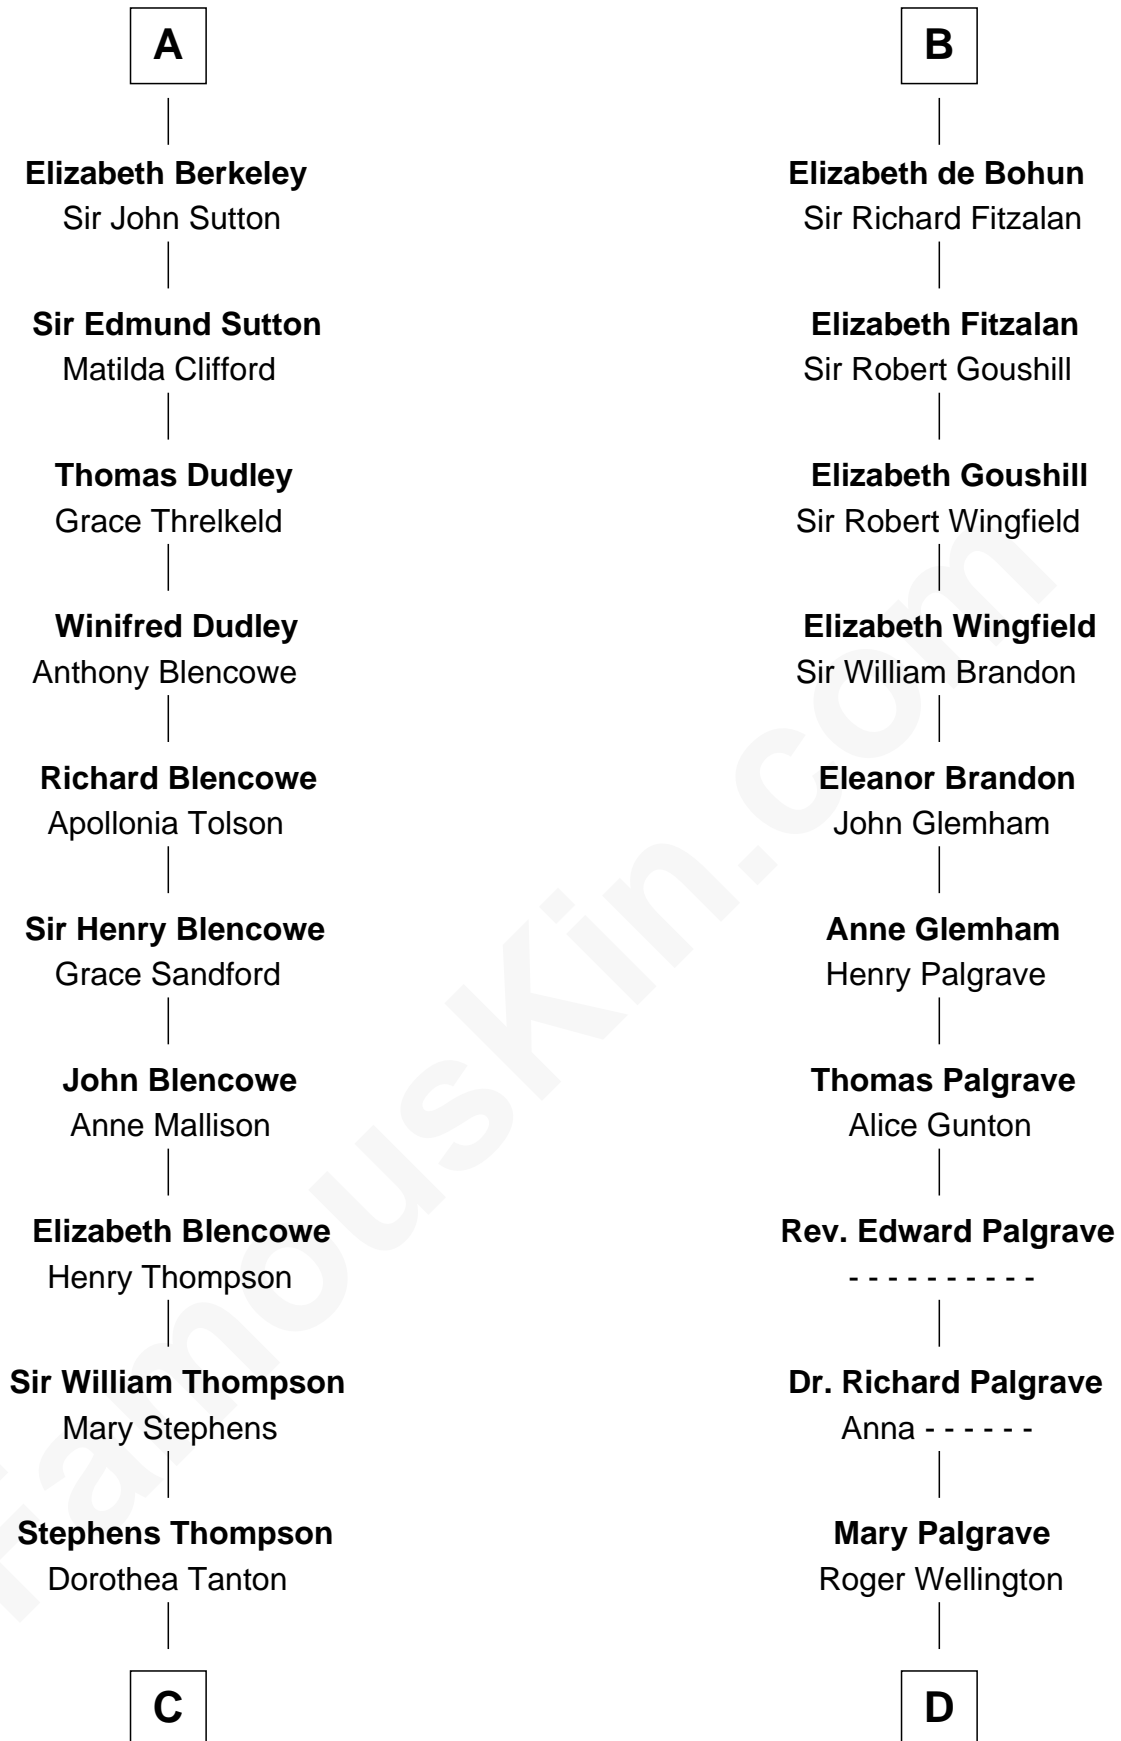

## Relationship Chart of

### Fitzhugh Lee

40th Governor of Virginia

19th cousin 2 times removed of

**Roger Sherman**

Signer of the Declaration of Independence

**Sir Ranulf de Gernons**

Maud of Gloucester

**C**

**Ann Thompson**

George Mason

**George Mason**

Anne Eilbeck

**Gen. John Mason**

Anne Maria Murray

**Anna Maria Mason**

Sydney Smith Lee

**Fitzhugh Lee**

*40th Governor of Virginia*

**D**

**Benjamin Wellington**

Elizabeth Sweetman

**Mehetable Wellington**

William Sherman

**Roger Sherman**