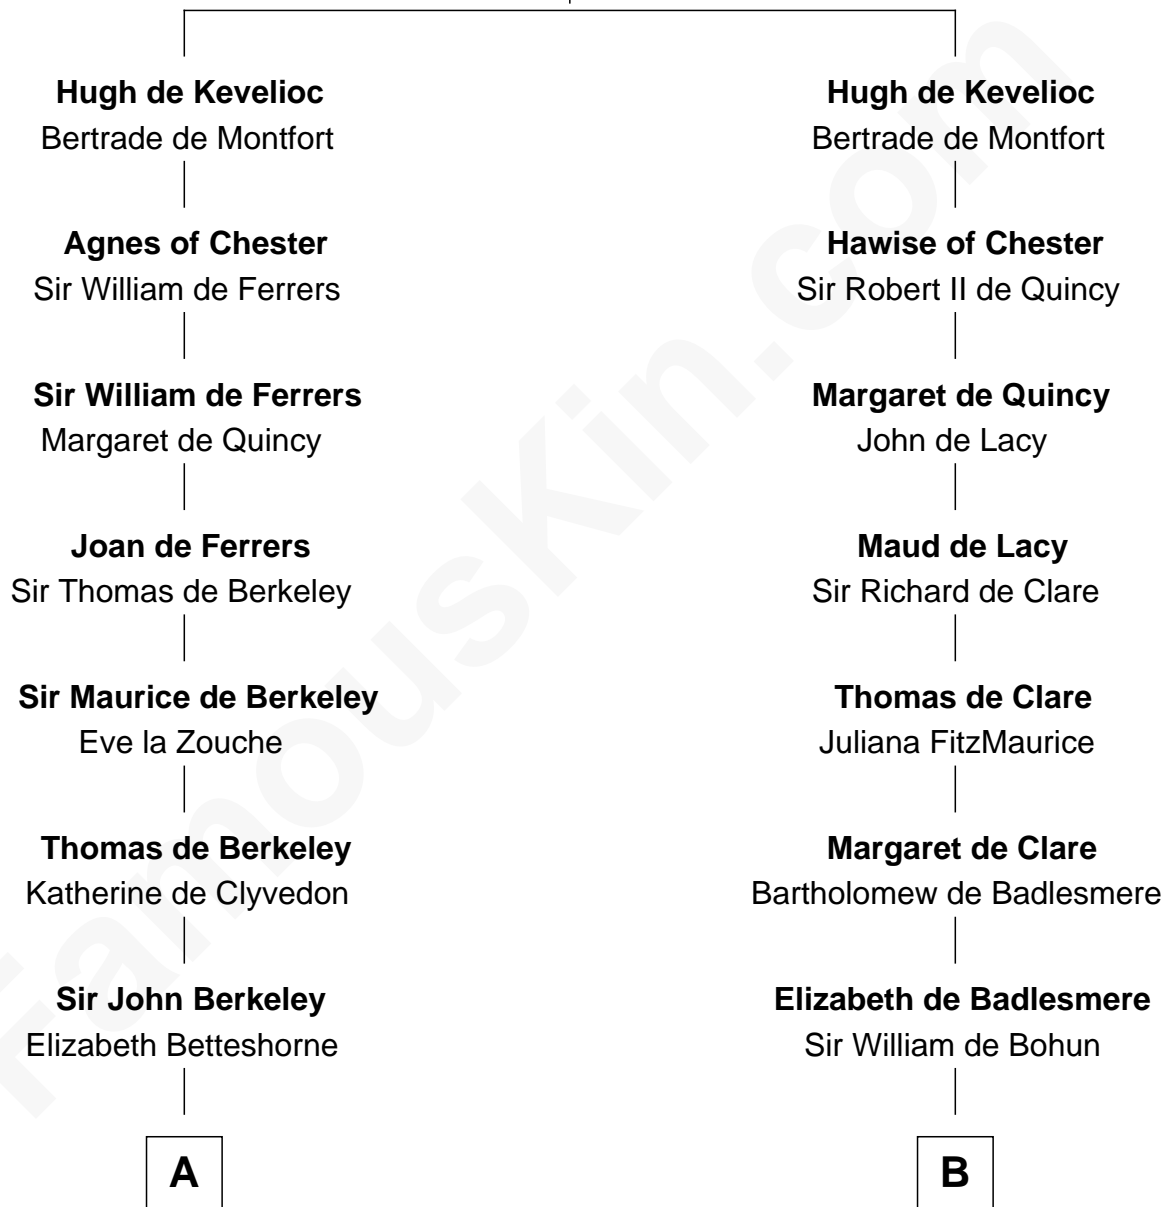

## Relationship Chart of

### Fitzhugh Lee

40th Governor of Virginia

19th cousin 2 times removed of

**Roger Sherman**

Signer of the Declaration of Independence

**Sir Ranulf de Gernons**

Maud of Gloucester

**C**

**Ann Thompson**

George Mason

**George Mason**

Anne Eilbeck

**Gen. John Mason**

Anne Maria Murray

**Anna Maria Mason**

Sydney Smith Lee

**Fitzhugh Lee**

*40th Governor of Virginia*

**D**

**Benjamin Wellington**

Elizabeth Sweetman

**Mehetable Wellington**

William Sherman

**Roger Sherman**