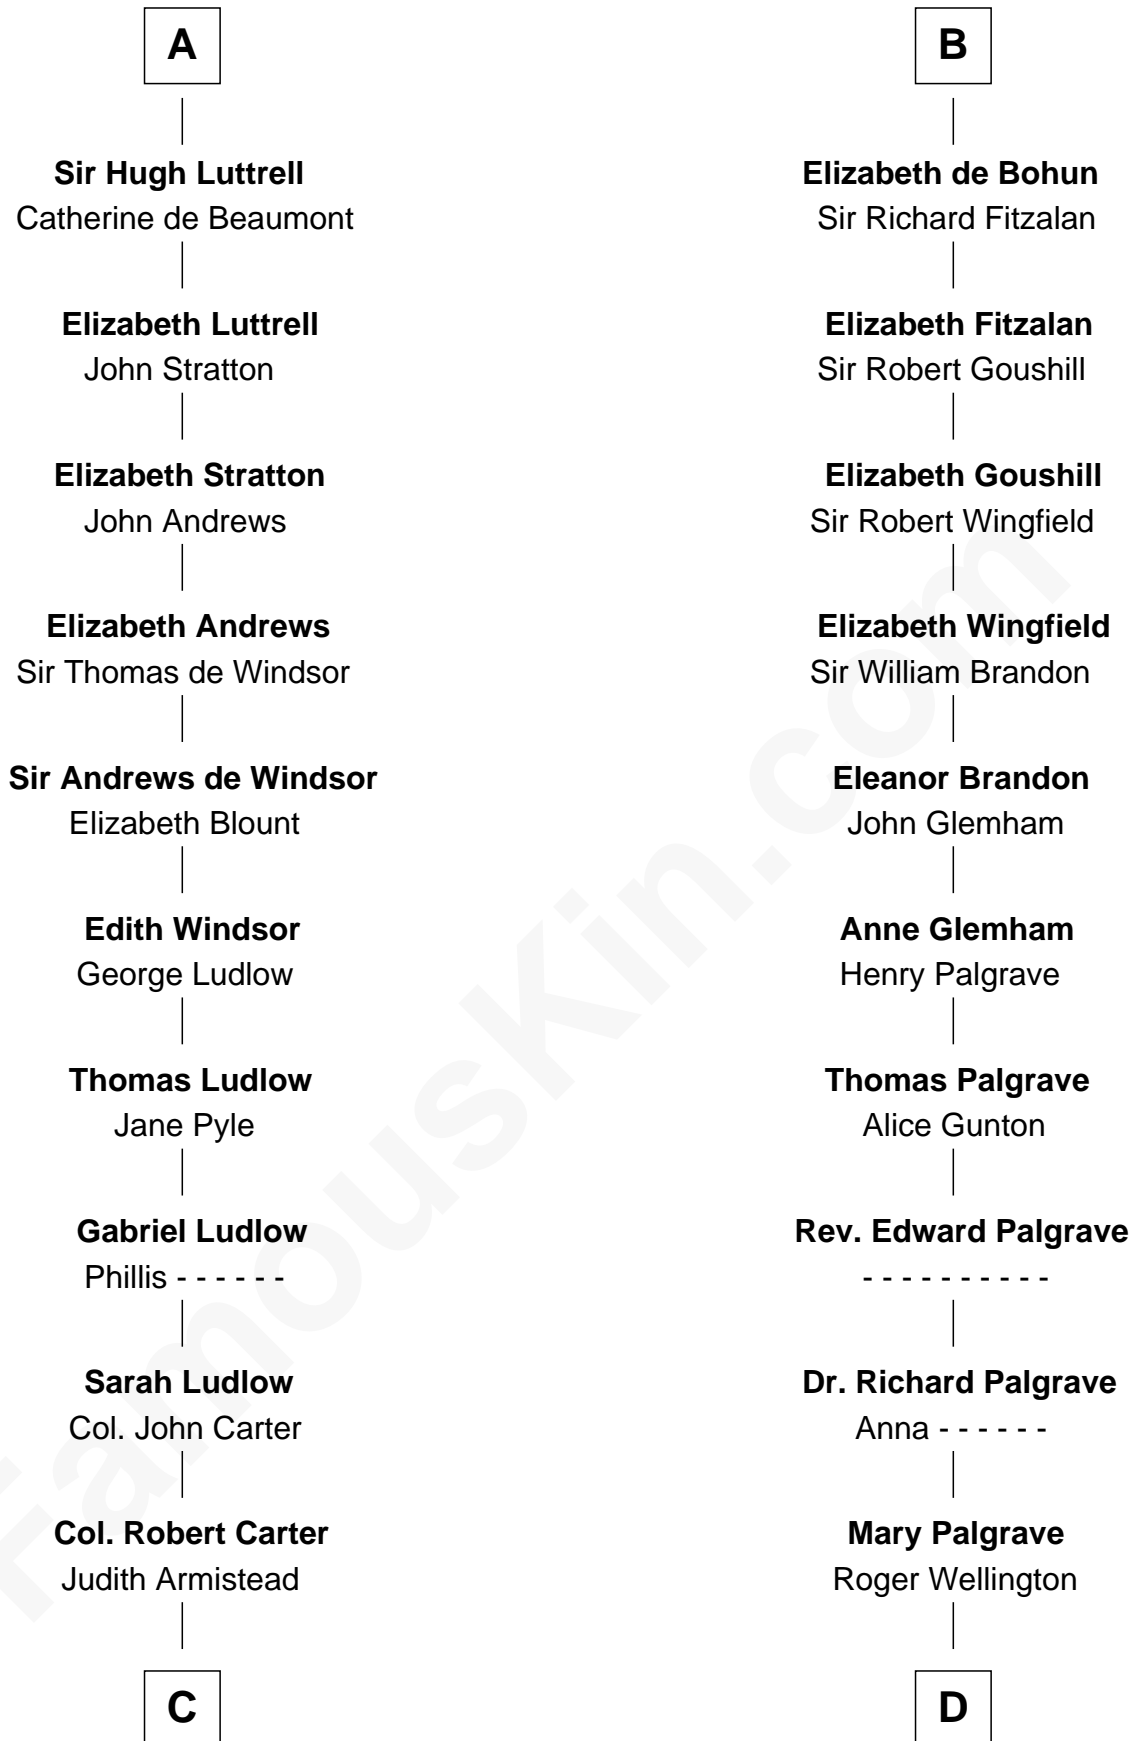

FamousKin.com

Relationship Chart of

Fitzhugh Lee

40th Governor of Virginia

19th cousin 2 times removed of

Roger Sherman

Signer of the Declaration of Independence

C

John Carter
Elizabeth Hill

Charles Carter
Anne Butler Moore

Anne Hill Carter
Maj. Gen. Henry Lee

Sydney Smith Lee
Anna Maria Mason

Fitzhugh Lee
40th Governor of Virginia

D

Benjamin Wellington
Elizabeth Sweetman