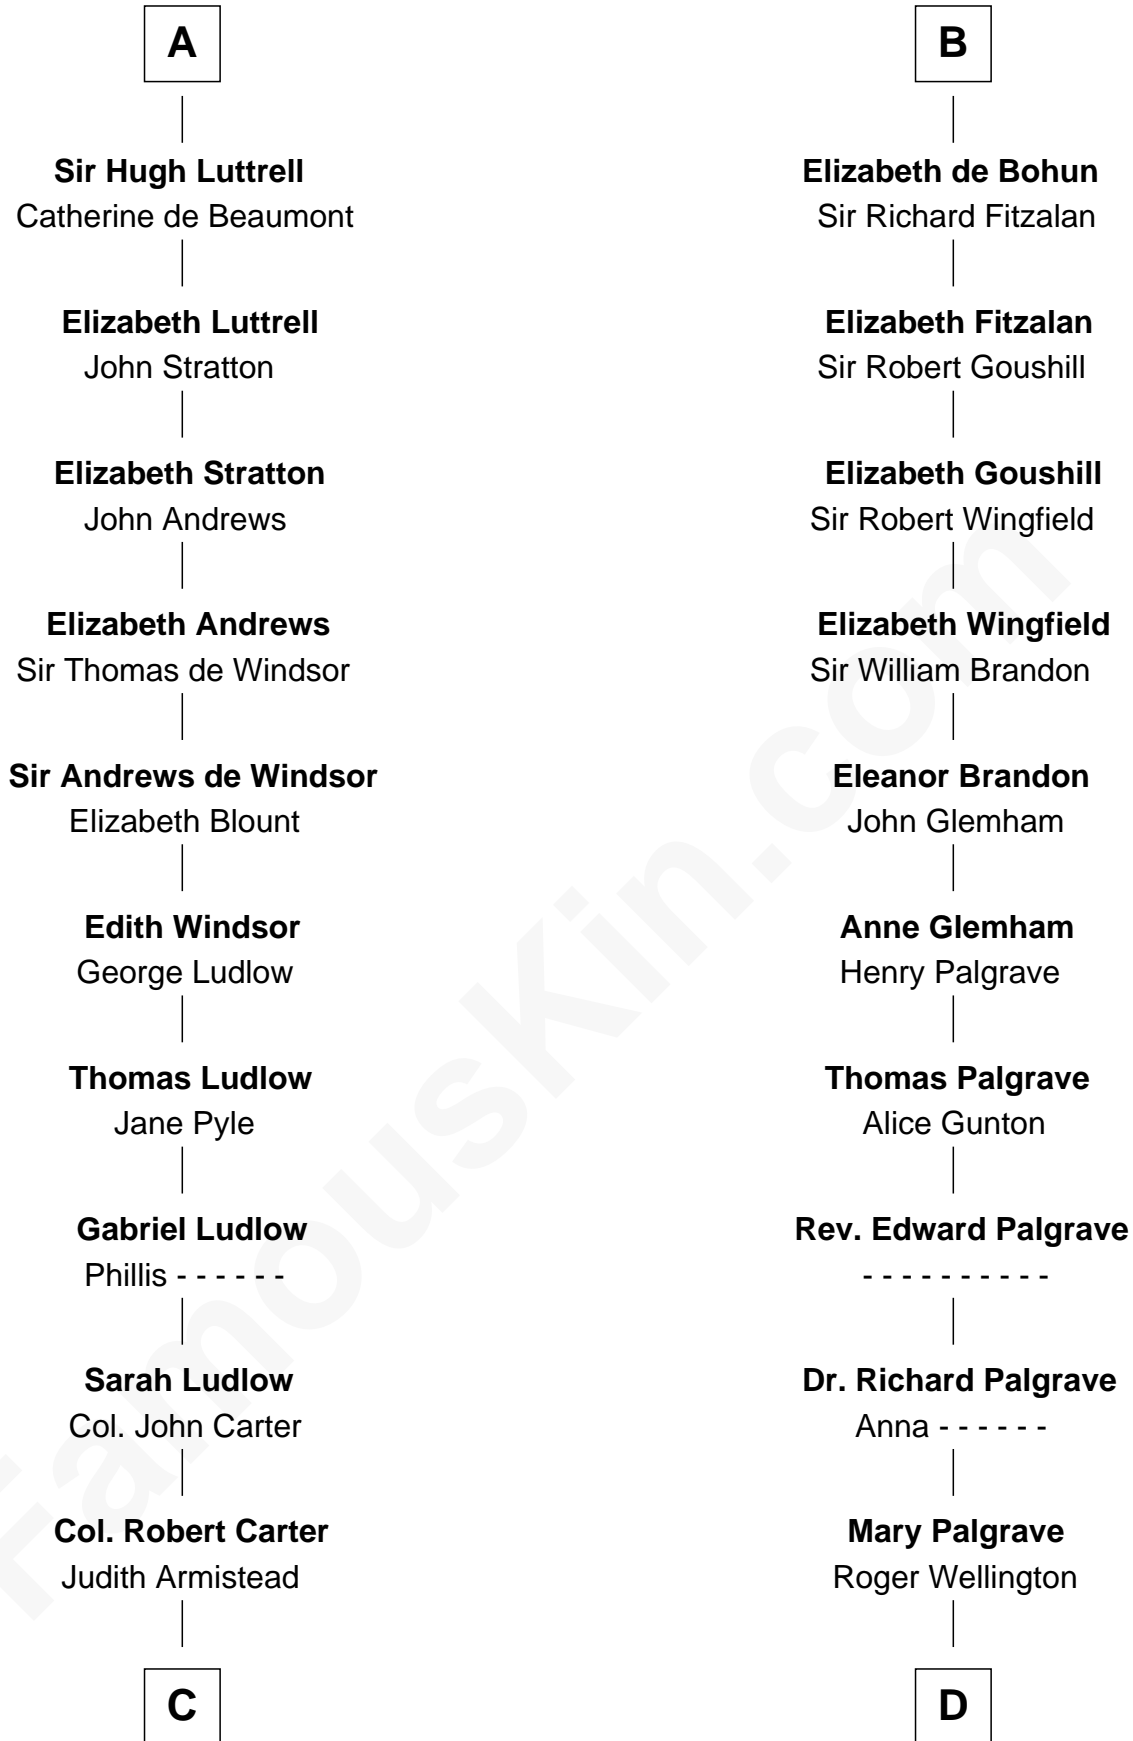

FamousKin.com

Relationship Chart of

Fitzhugh Lee

40th Governor of Virginia

19th cousin 2 times removed of

Roger Sherman

Signer of the Declaration of Independence

C

John Carter
Elizabeth Hill

Charles Carter
Anne Butler Moore

Anne Hill Carter
Maj. Gen. Henry Lee

Sydney Smith Lee
Anna Maria Mason

Fitzhugh Lee
40th Governor of Virginia

D

Benjamin Wellington
Elizabeth Sweetman

Mehetable Wellington
William Sherman

Roger Sherman
Signer of Declaration of Independence

FamousKin.com