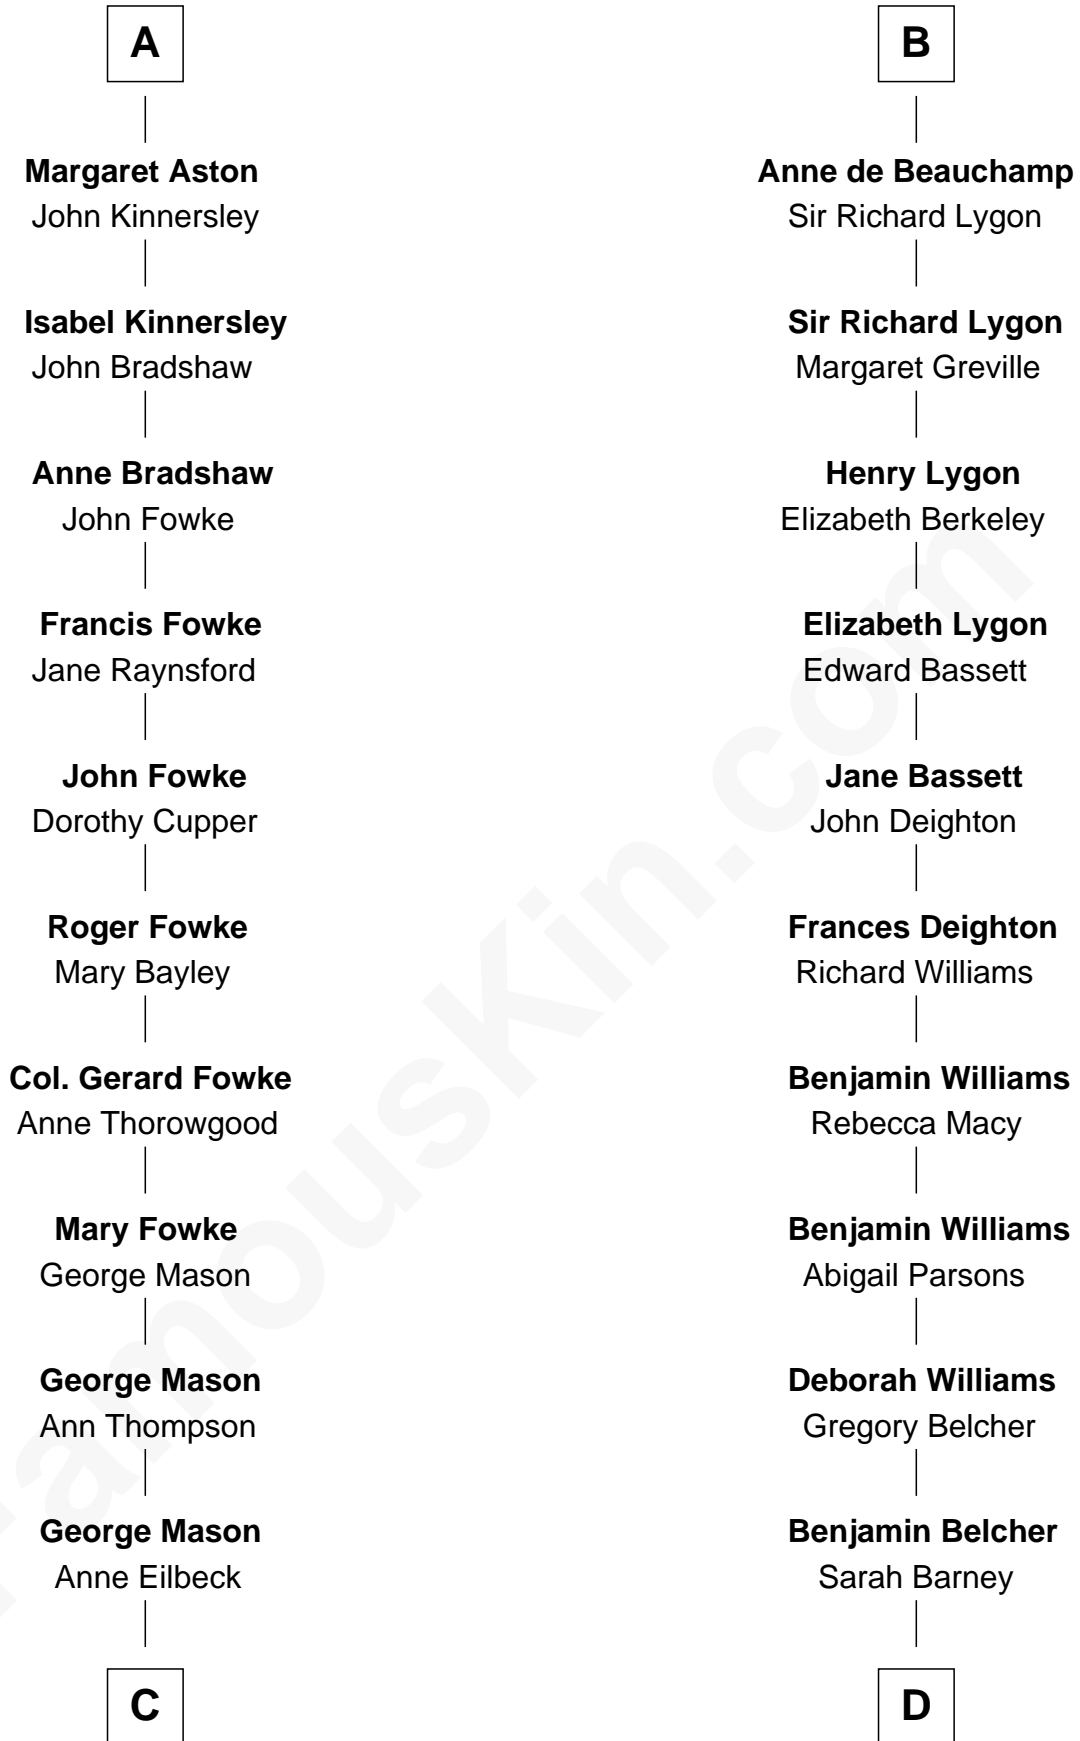

FamousKin.com

Relationship Chart of

Fitzhugh Lee

40th Governor of Virginia

19th cousin 1 time removed of

General Douglas MacArthur

U.S. Army - World War II

C

Gen. John Mason
Anne Maria Murray

Anna Maria Mason
Sydney Smith Lee

Fitzhugh Lee
40th Governor of Virginia

D

Benjamin Barney Belcher
Olive - - - - -

Aurelia Belcher
Arthur MacArthur

Gen. Arthur MacArthur
Mary Pinckney Hardy