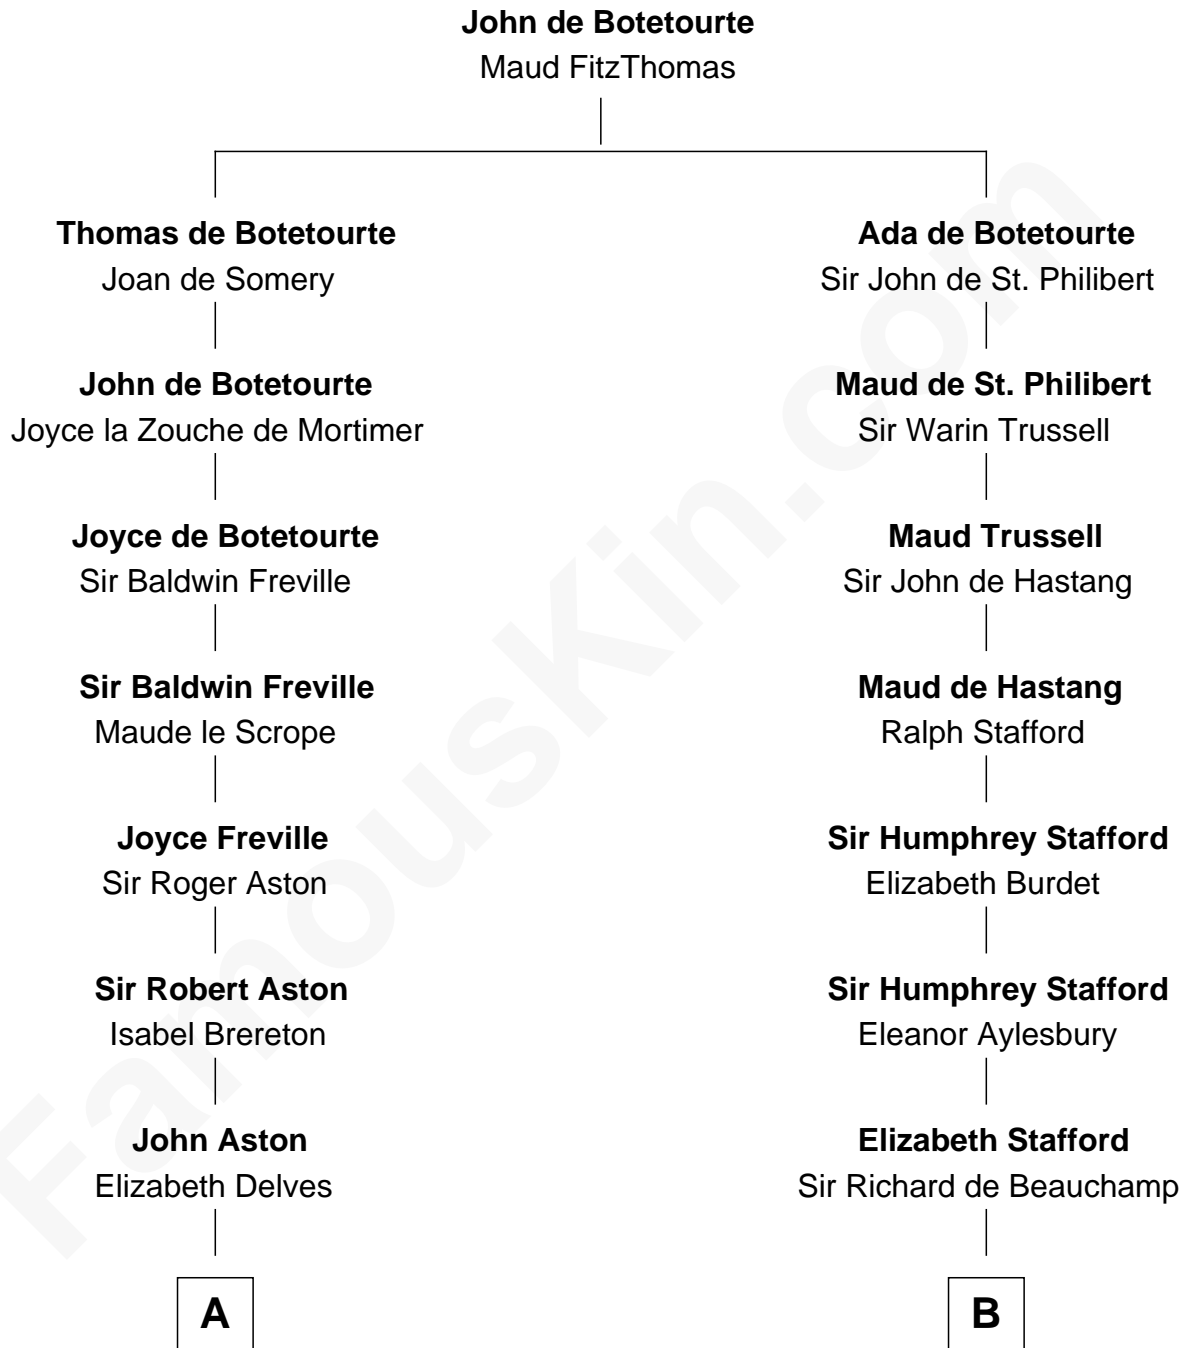

FamousKin.com

Relationship Chart of

Fitzhugh Lee

40th Governor of Virginia

19th cousin 1 time removed of

General Douglas MacArthur

U.S. Army - World War II

C

Gen. John Mason
Anne Maria Murray

Anna Maria Mason
Sydney Smith Lee

Fitzhugh Lee
40th Governor of Virginia

D

Benjamin Barney Belcher
Olive - - - - -

Aurelia Belcher
Arthur MacArthur

Gen. Arthur MacArthur
Mary Pinckney Hardy