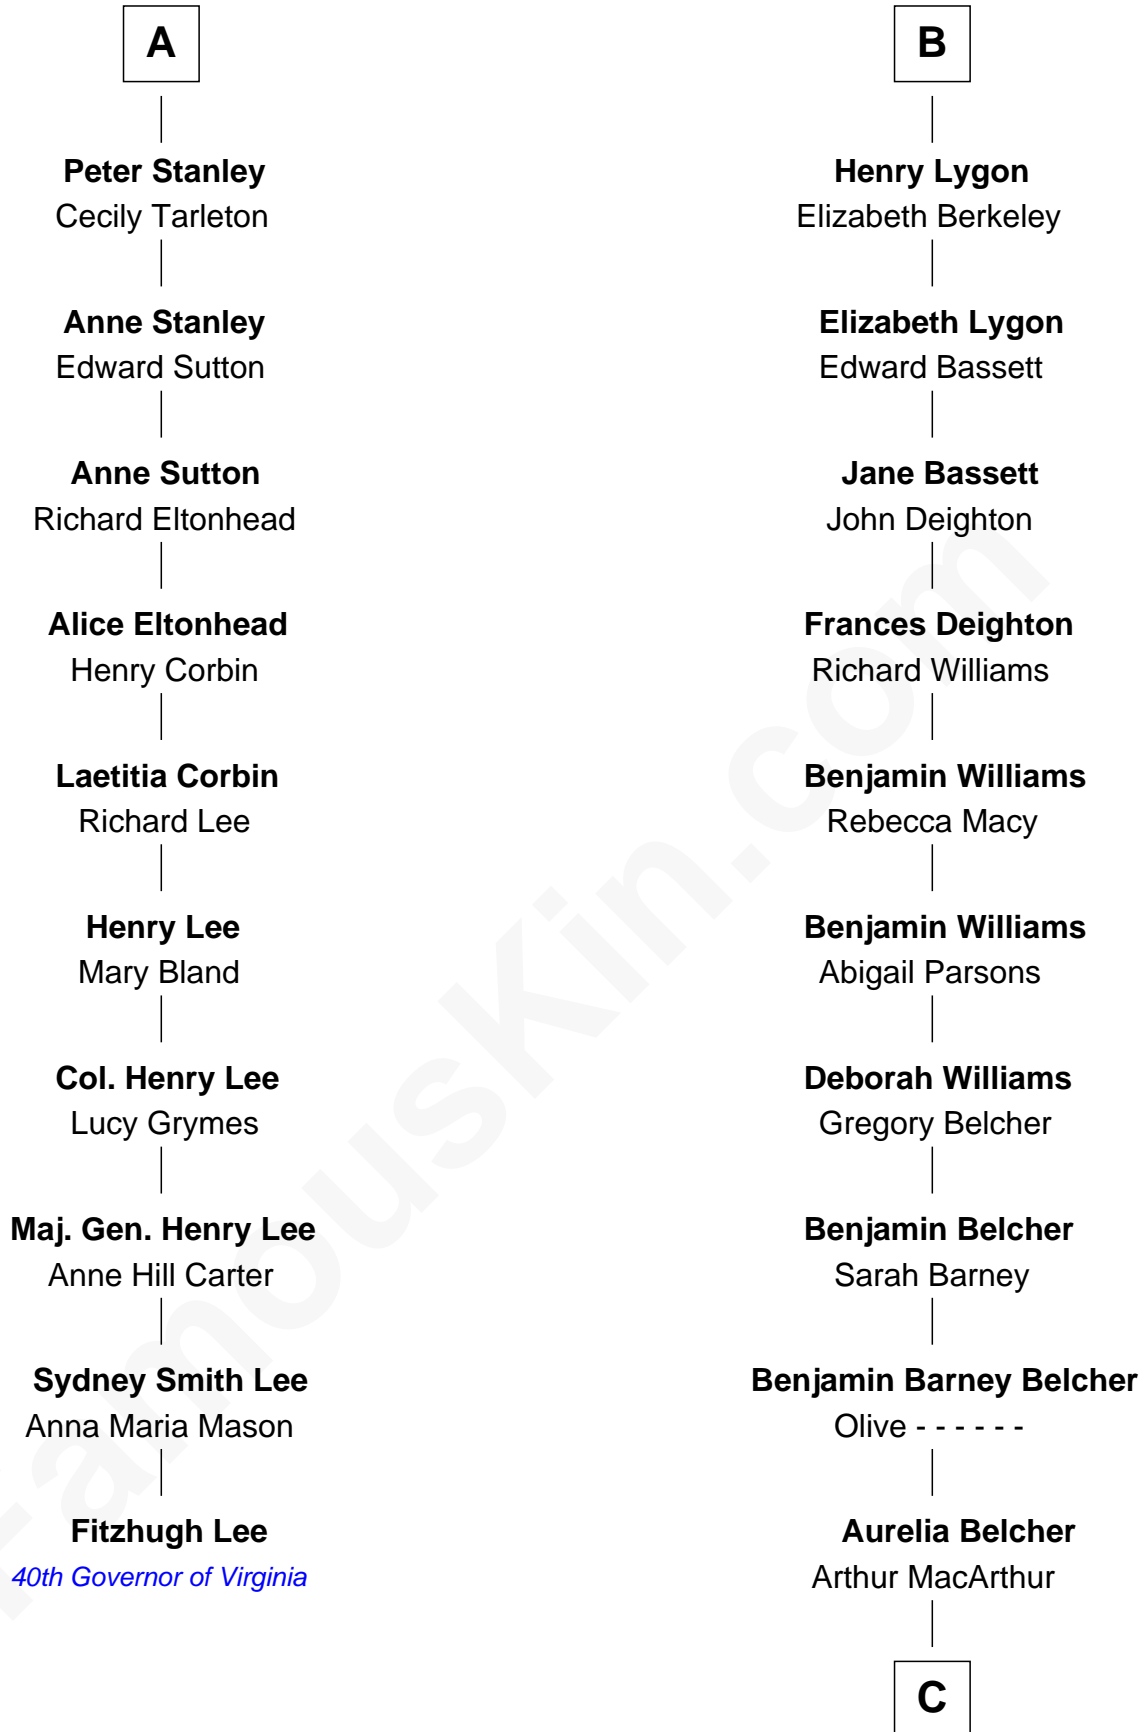

FamousKin.com

Relationship Chart of

Fitzhugh Lee

40th Governor of Virginia

16th cousin 2 times removed of

General Douglas MacArthur

U.S. Army - World War II

Ralph de Stafford

Robert de Ferrers

Margaret Despencer

Maud de Swinnerton

Sir John Savage

Sir Edmund Ferrers

Ellen Roche

Mary Savage

William Stanley

Margaret Ferrers

John de Beauchamp

William Stanley

Alice Hoghton

Sir Richard de Beauchamp

Elizabeth Stafford

Sir William Stanley

Agnes Grosvenor

Anne de Beauchamp

Sir Richard Lygon

Sir William Stanley

Anne Harington

Sir Richard Lygon

Margaret Greville

A

B