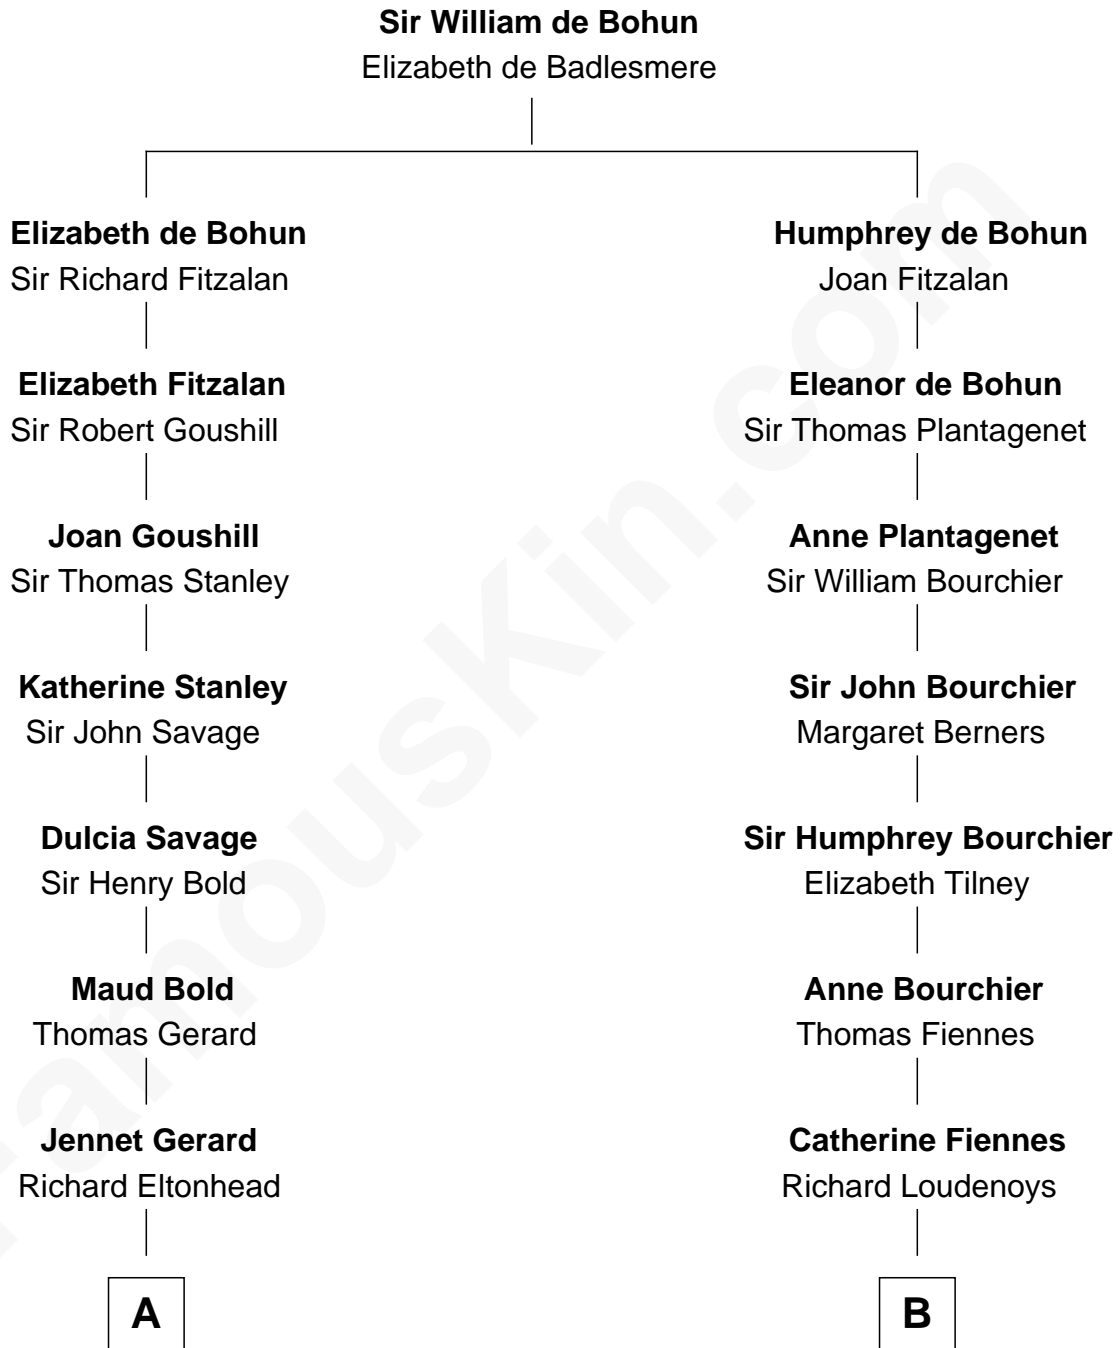

FamousKin.com

Relationship Chart of

Fitzhugh Lee

40th Governor of Virginia

15th cousin 4 times removed of

Frank Lloyd Wright
American Architect

C

Rev. David Wright

Abigail Goddard

William Carey Wright

Anna Lloyd Jones

Frank Lloyd Wright

American Architect

FamousKin.com