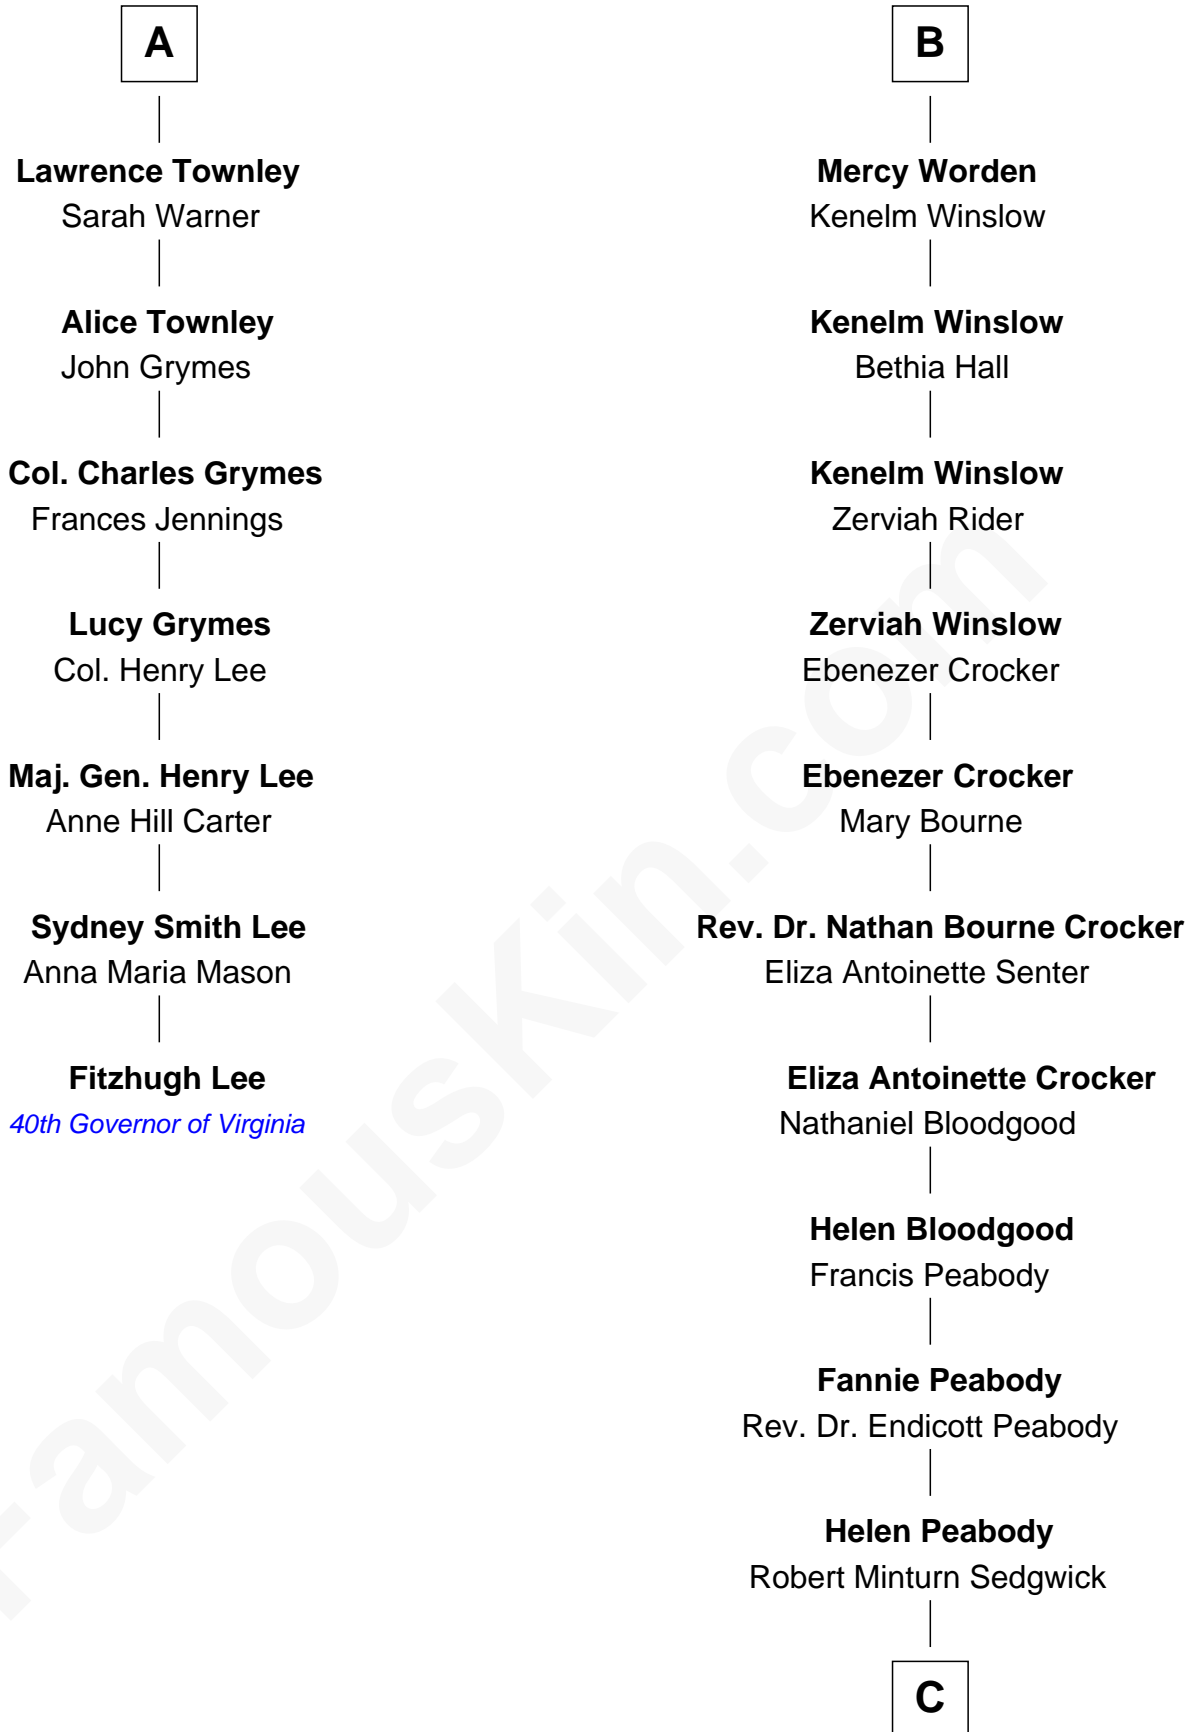

FamousKin.com

Relationship Chart of

Fitzhugh Lee

40th Governor of Virginia

13th cousin 5 times removed of

Kyra Sedgwick

TV and Movie Actress

C

Henry Dwight Sedgwick

Patricia Ann Rosenwald

Kyra Sedgwick

TV and Movie Actress

FamousKin.com