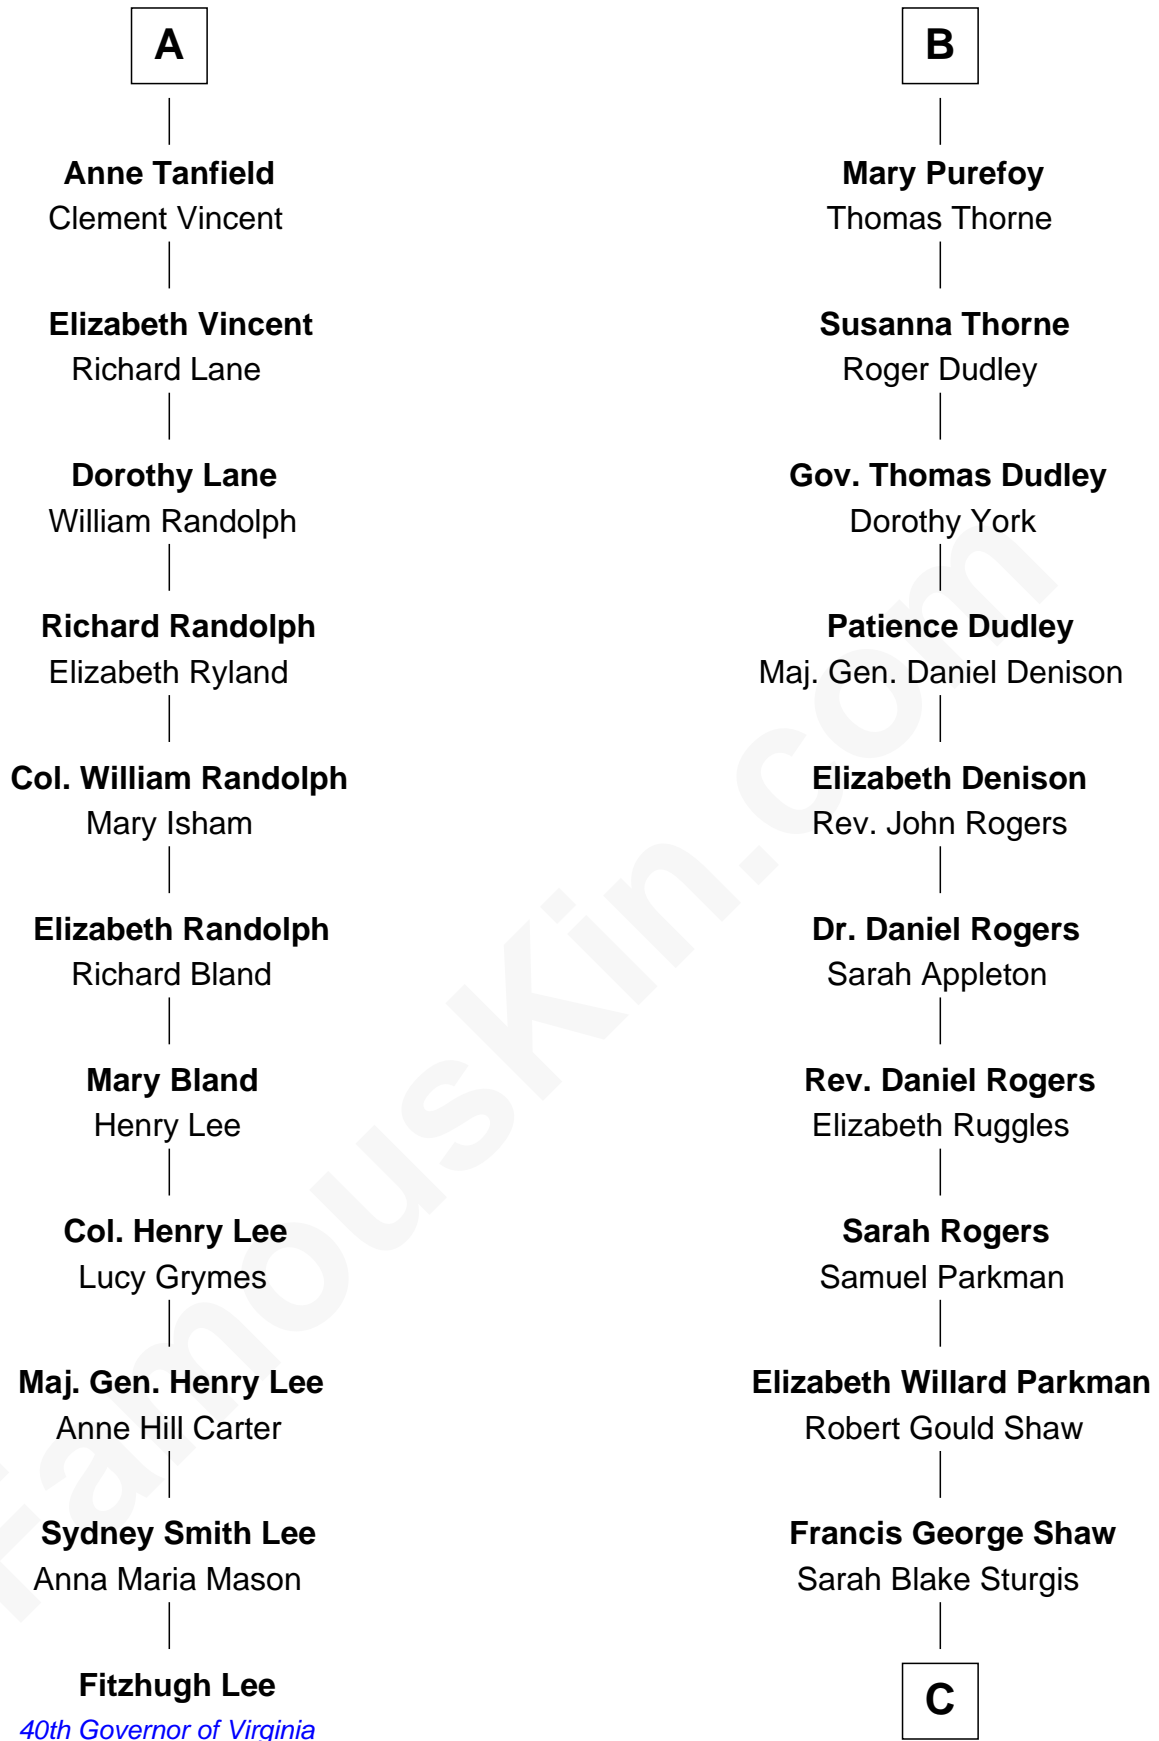

### Fitzhugh Lee

40th Governor of Virginia

17th cousin 4 times removed of

**Kyra Sedgwick**

TV and Movie Actress

**Sir John Howard**

Alice de Bois

**Sir Robert Howard**

Margaret de Scales

**Sir John Howard**

Alice Tendring

**Sir Robert Howard**

Margaret Mowbray

**Katherine Howard**

Sir Edward Neville

**Catherine Neville**

**Beatrice Brewes**

Sir Hugh Shirley

**Sir Ralph Shirley**

Joan Basset

**Beatrice Shirley**

John Brome

**Isabel Brome**

John Denton

**Alice Denton**

Nicholas Purefoy

**Edward Purefoy**

Anne Fettiplace

**B**

**C**

**Susanna Shaw**

Robert Bowne Minturn