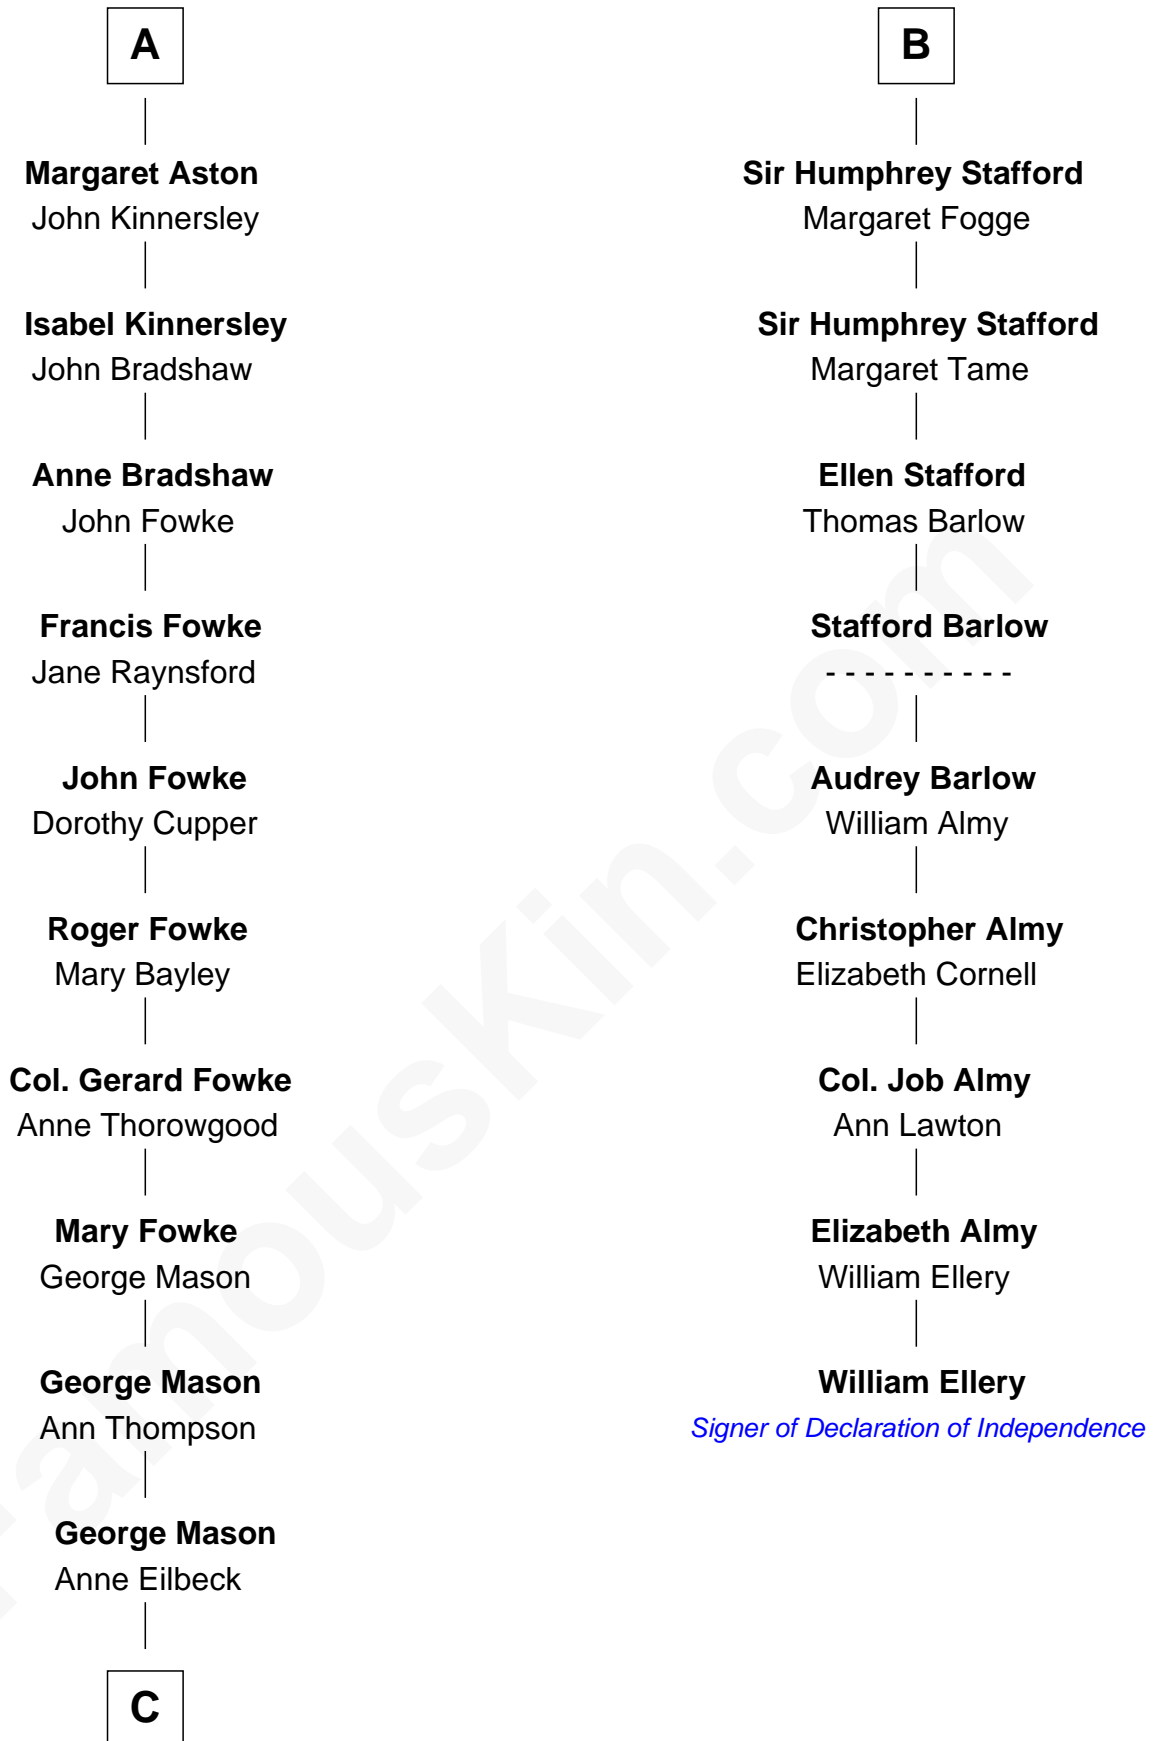

FamousKin.com

Relationship Chart of

Fitzhugh Lee

40th Governor of Virginia

15th cousin 4 times removed of

William Ellery

Signer of the Declaration of Independence

C

—
Gen. John Mason
Anne Maria Murray

—
Anna Maria Mason
Sydney Smith Lee

—
Fitzhugh Lee
40th Governor of Virginia

FamousKin.com