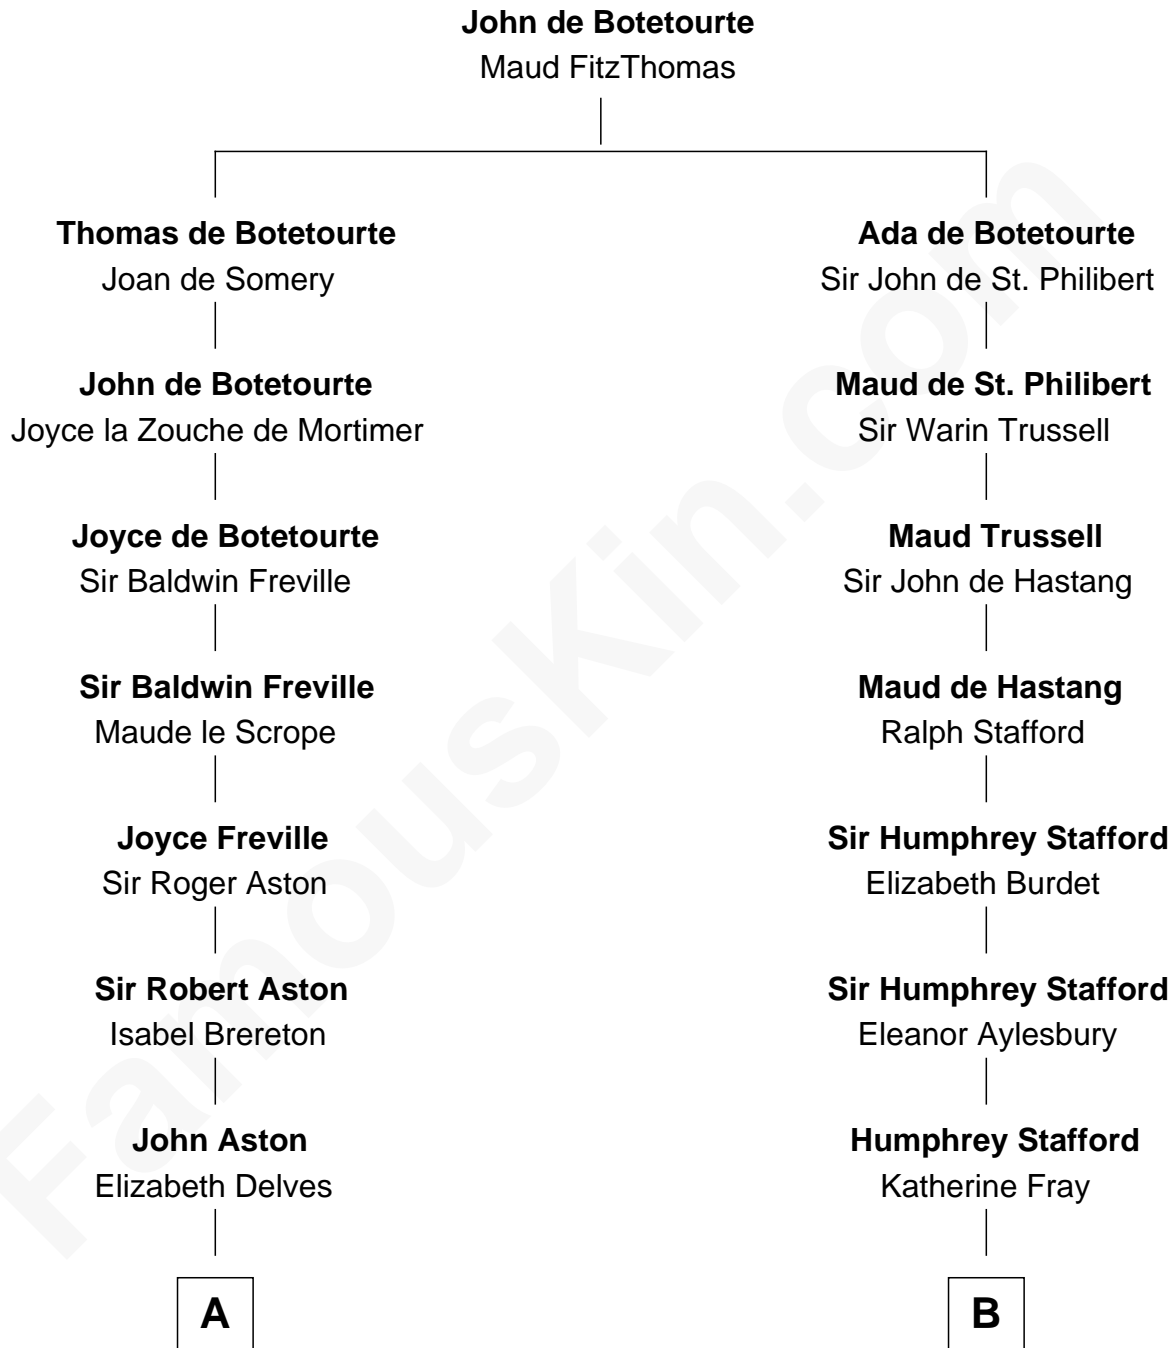

FamousKin.com

Relationship Chart of

Fitzhugh Lee

40th Governor of Virginia

15th cousin 4 times removed of

William Ellery

Signer of the Declaration of Independence

C

—
Gen. John Mason
Anne Maria Murray

—
Anna Maria Mason
Sydney Smith Lee

—
Fitzhugh Lee
40th Governor of Virginia

FamousKin.com