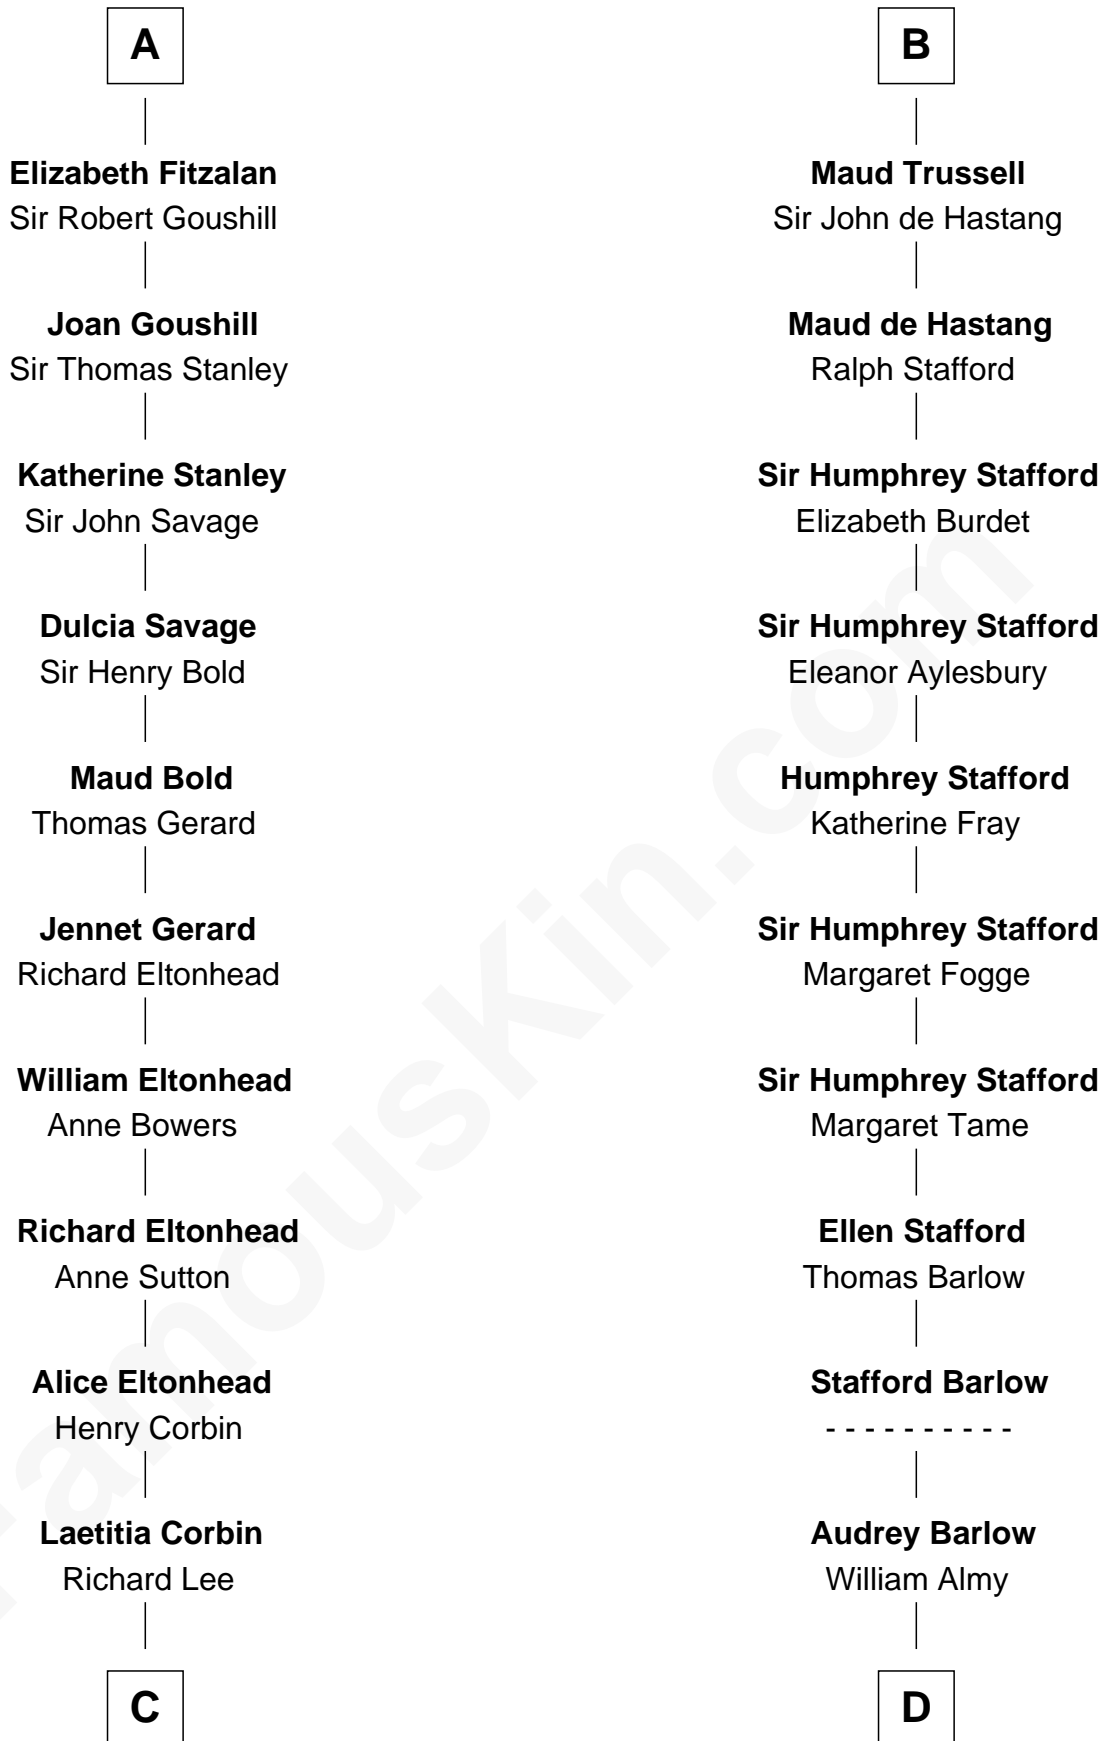

# FamousKin.com Relationship Chart of

**Fitzhugh Lee**

40th Governor of Virginia

20th cousin 1 time removed of

**William Ellery**

Signer of the Declaration of Independence

**C**

**Henry Lee**  
Mary Bland

**Col. Henry Lee**  
Lucy Grymes

**Maj. Gen. Henry Lee**  
Anne Hill Carter

**Sydney Smith Lee**  
Anna Maria Mason

**Fitzhugh Lee**  
*40th Governor of Virginia*

**D**

**Christopher Almy**  
Elizabeth Cornell

**Col. Job Almy**  
Ann Lawton

**Elizabeth Almy**  
William Ellery

**William Ellery**  
*Signer of Declaration of Independence*