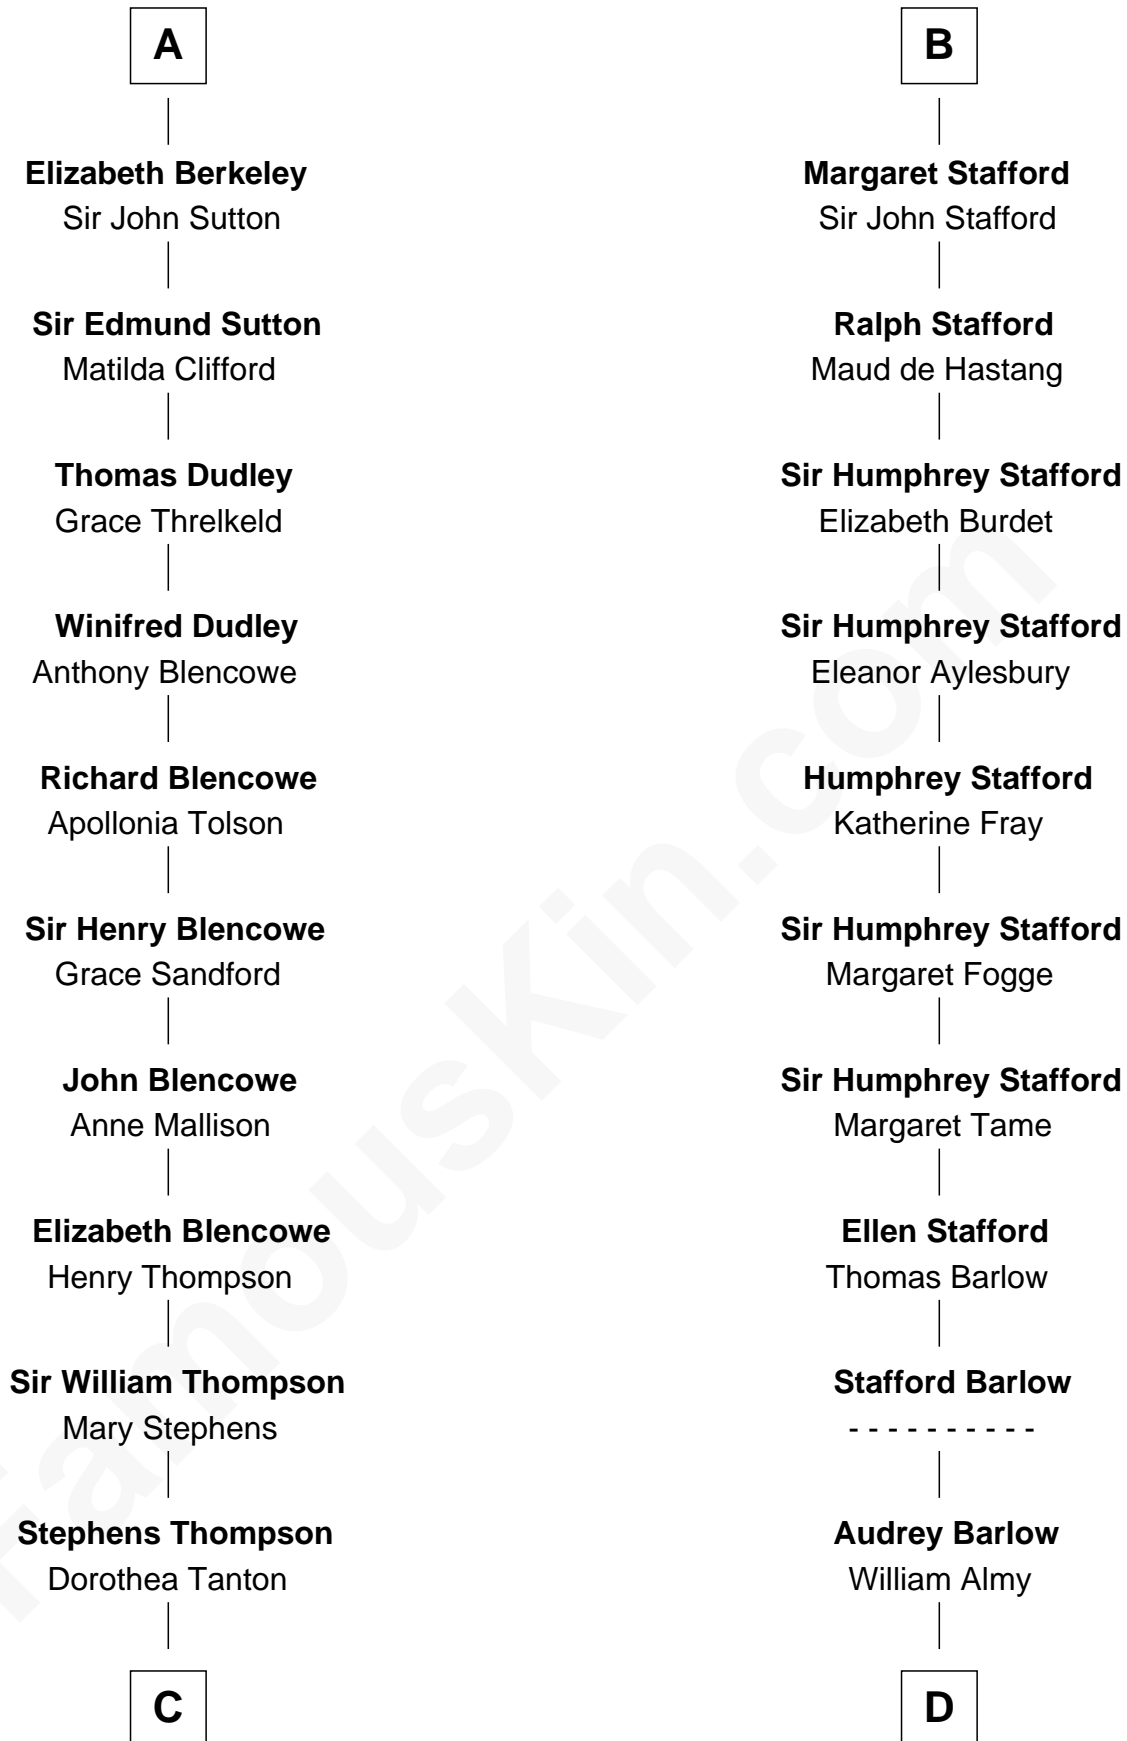

FamousKin.com

Relationship Chart of

Fitzhugh Lee

40th Governor of Virginia

20th cousin 1 time removed of

William Ellery

Signer of the Declaration of Independence

Sir Ranulf de Gernons

Maud of Gloucester

C

Ann Thompson

George Mason

George Mason

Anne Eilbeck

Gen. John Mason

Anne Maria Murray

Anna Maria Mason

Sydney Smith Lee

Fitzhugh Lee

40th Governor of Virginia

D

Christopher Almy

Elizabeth Cornell

Col. Job Almy

Ann Lawton

Elizabeth Almy

William Ellery

William Ellery

Signer of Declaration of Independence