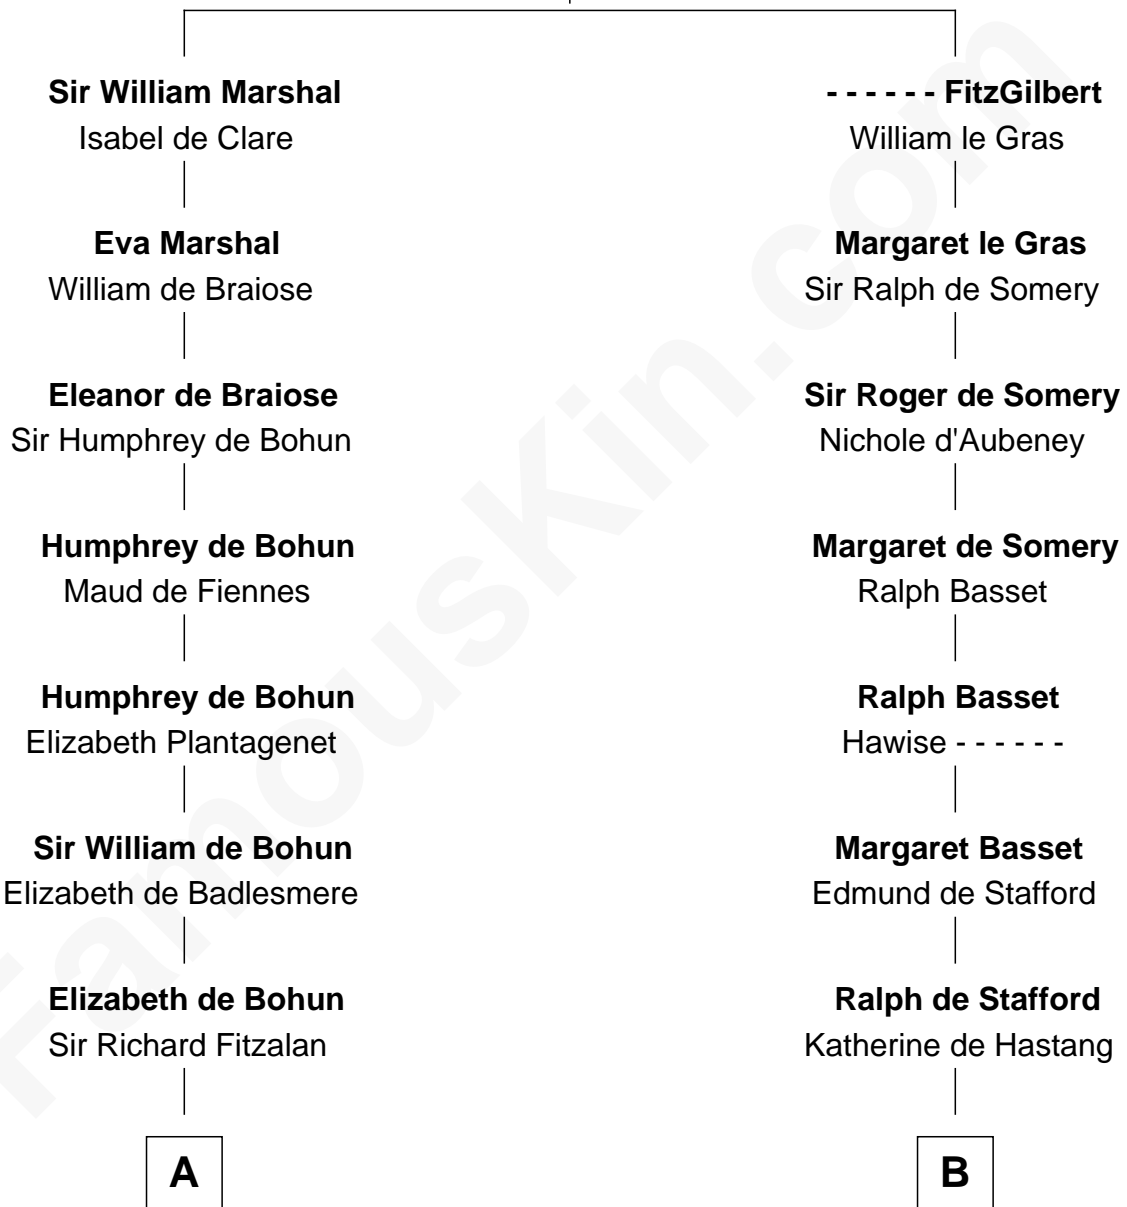

## Relationship Chart of

### Fitzhugh Lee

40th Governor of Virginia

20th cousin 1 time removed of

### William Ellery

Signer of the Declaration of Independence

**John FitzGilbert**  
Sybilla of Salisbury

**C**

**Henry Lee**  
Mary Bland

**Col. Henry Lee**  
Lucy Grymes

**Maj. Gen. Henry Lee**  
Anne Hill Carter