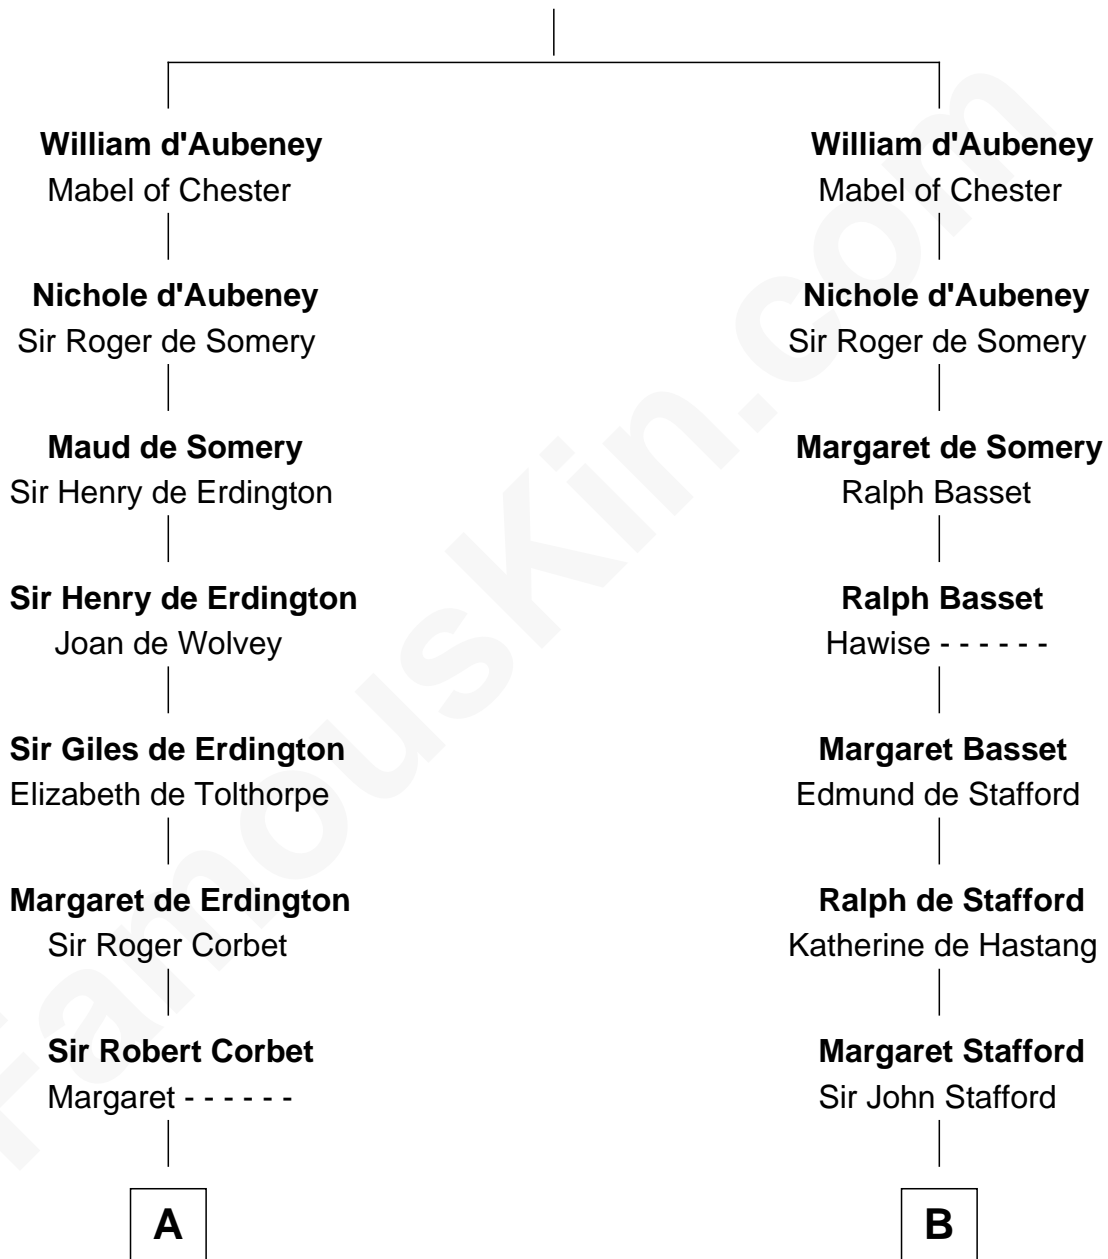

## Relationship Chart of

### Fitzhugh Lee

40th Governor of Virginia

19th cousin 2 times removed of

### William Ellery

Signer of the Declaration of Independence

**William d'Aubenev**

Maud de St. Hilary

**C**

**Henry Lee**  
Mary Bland

**Col. Henry Lee**  
Lucy Grymes

**Maj. Gen. Henry Lee**  
Anne Hill Carter