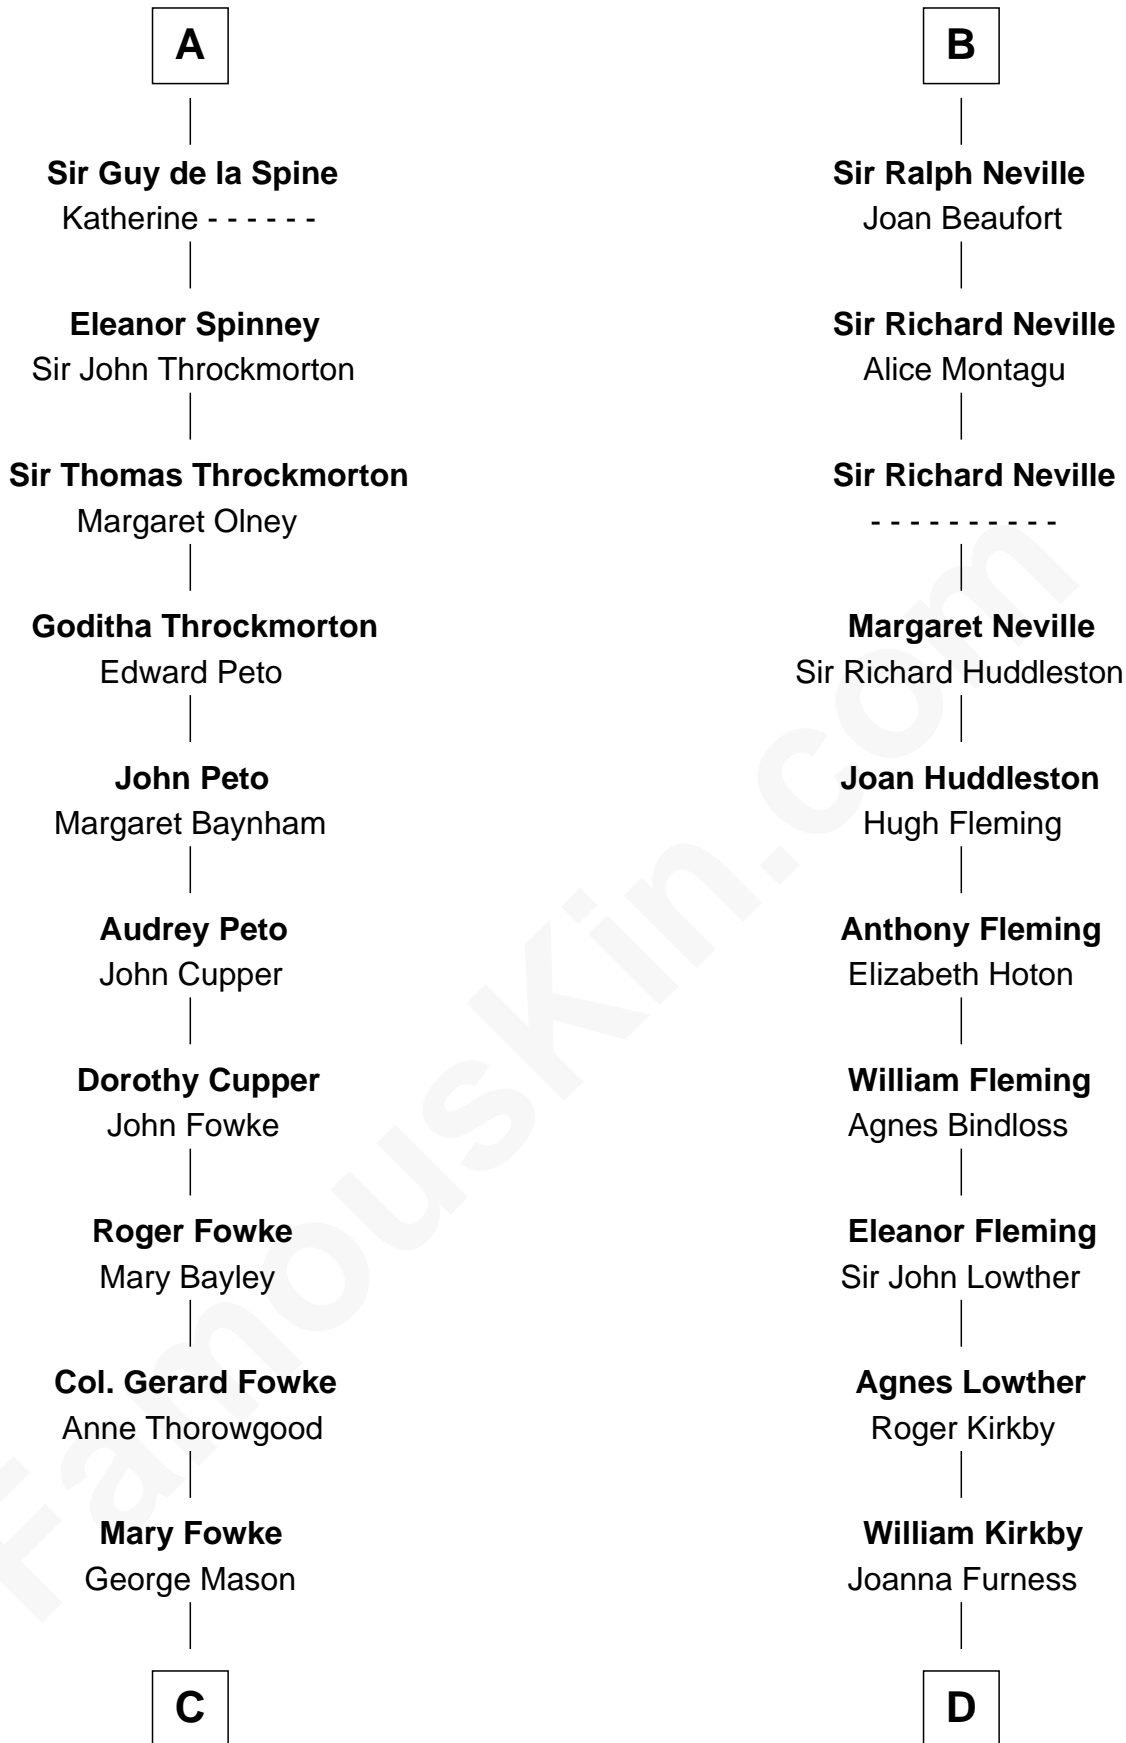

FamousKin.com Relationship Chart of Fitzhugh Lee

40th Governor of Virginia

20th cousin 1 time removed of

Fletcher Christian

Leader of the mutiny on the Bounty

C

George Mason
Ann Thompson

George Mason
Anne Eilbeck

Gen. John Mason
Anne Maria Murray

Anna Maria Mason
Sydney Smith Lee

Fitzhugh Lee
40th Governor of Virginia

D

Eleanor Kirkby
Humphrey Senhouse

Bridget Senhouse
John Christian

Charles Christian
Anne Dixon

Fletcher Christian
Leader of the mutiny on the Bounty