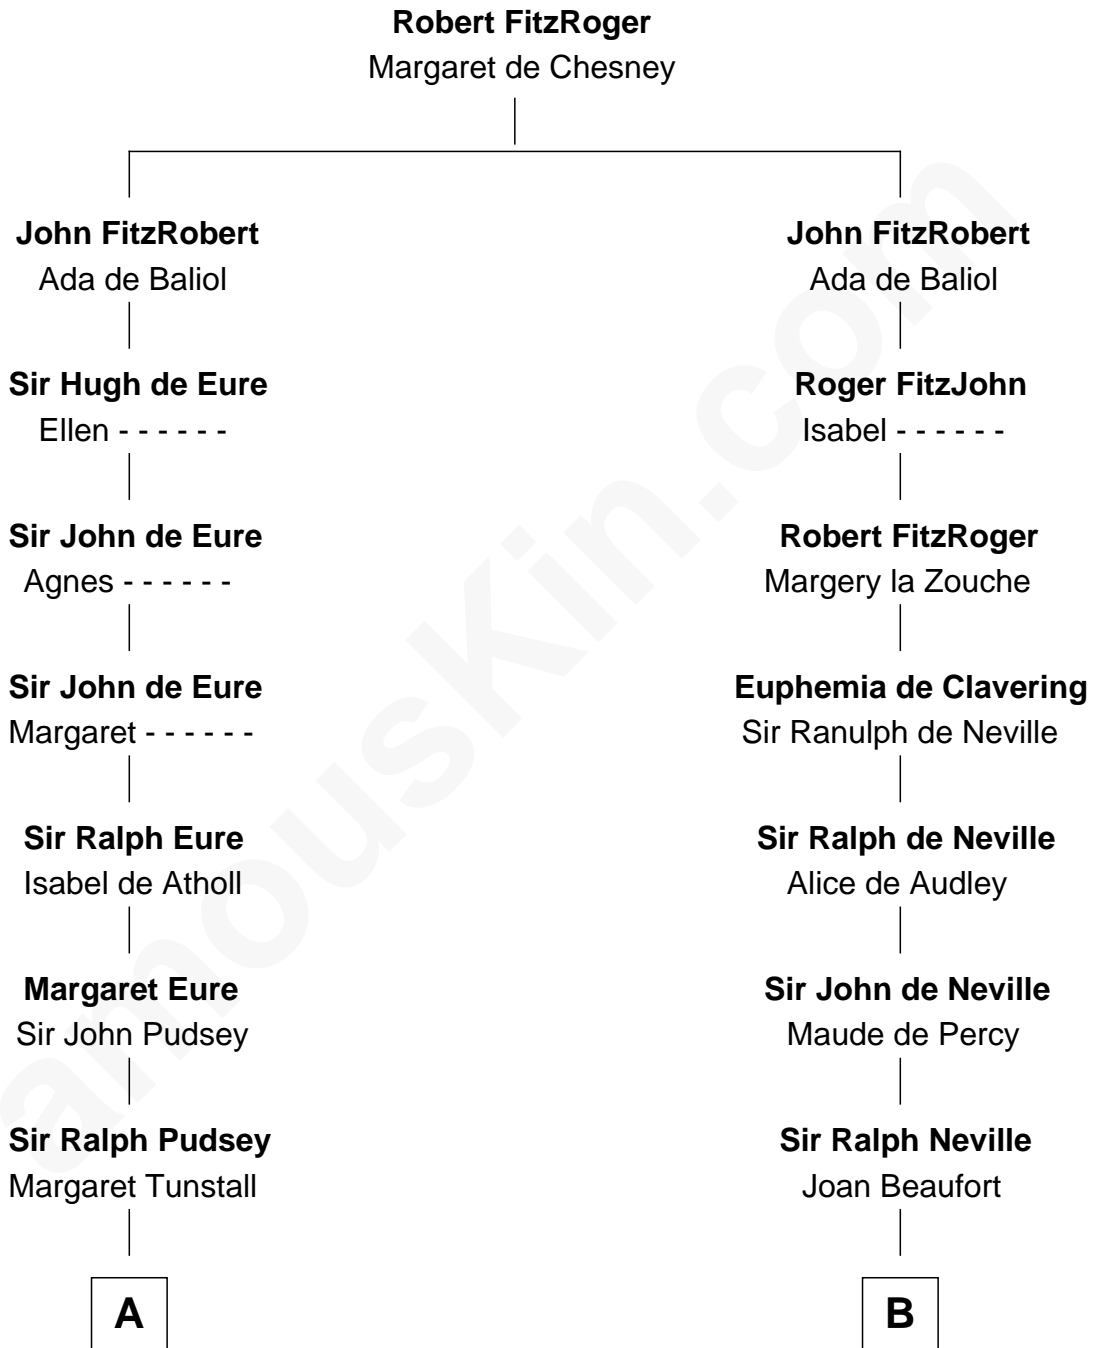

FamousKin.com

Relationship Chart of

Fitzhugh Lee

40th Governor of Virginia

19th cousin 2 times removed of

Fletcher Christian

Leader of the mutiny on the Bounty

C

Henry Lee
Mary Bland

Col. Henry Lee
Lucy Grymes

Maj. Gen. Henry Lee
Anne Hill Carter

Sydney Smith Lee
Anna Maria Mason

Fitzhugh Lee
40th Governor of Virginia

D

Bridget Senhouse
John Christian

Charles Christian
Anne Dixon

Fletcher Christian
Leader of the mutiny on the Bounty

FamousKin.com