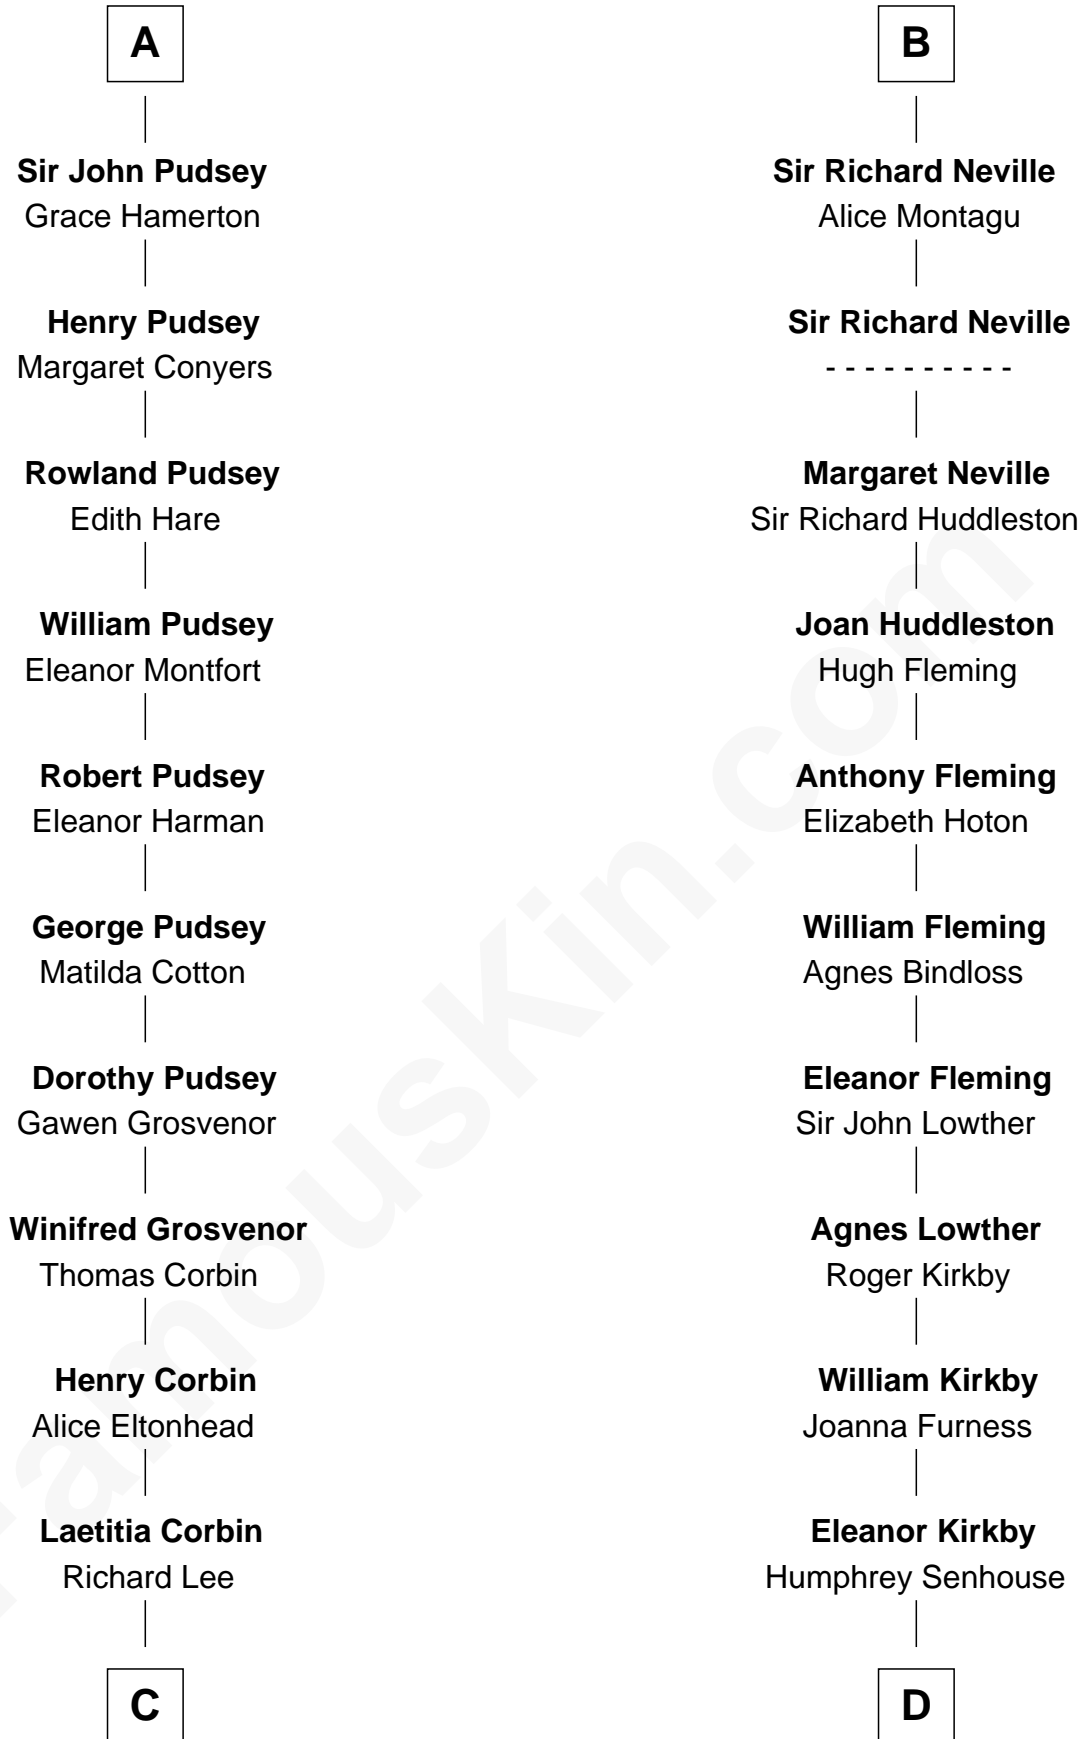

FamousKin.com

Relationship Chart of

Fitzhugh Lee

40th Governor of Virginia

19th cousin 2 times removed of

Fletcher Christian

Leader of the mutiny on the Bounty

C

Henry Lee
Mary Bland

Col. Henry Lee
Lucy Grymes

Maj. Gen. Henry Lee
Anne Hill Carter

Sydney Smith Lee
Anna Maria Mason

Fitzhugh Lee
40th Governor of Virginia

D

Bridget Senhouse
John Christian

Charles Christian
Anne Dixon

Fletcher Christian
Leader of the mutiny on the Bounty

FamousKin.com