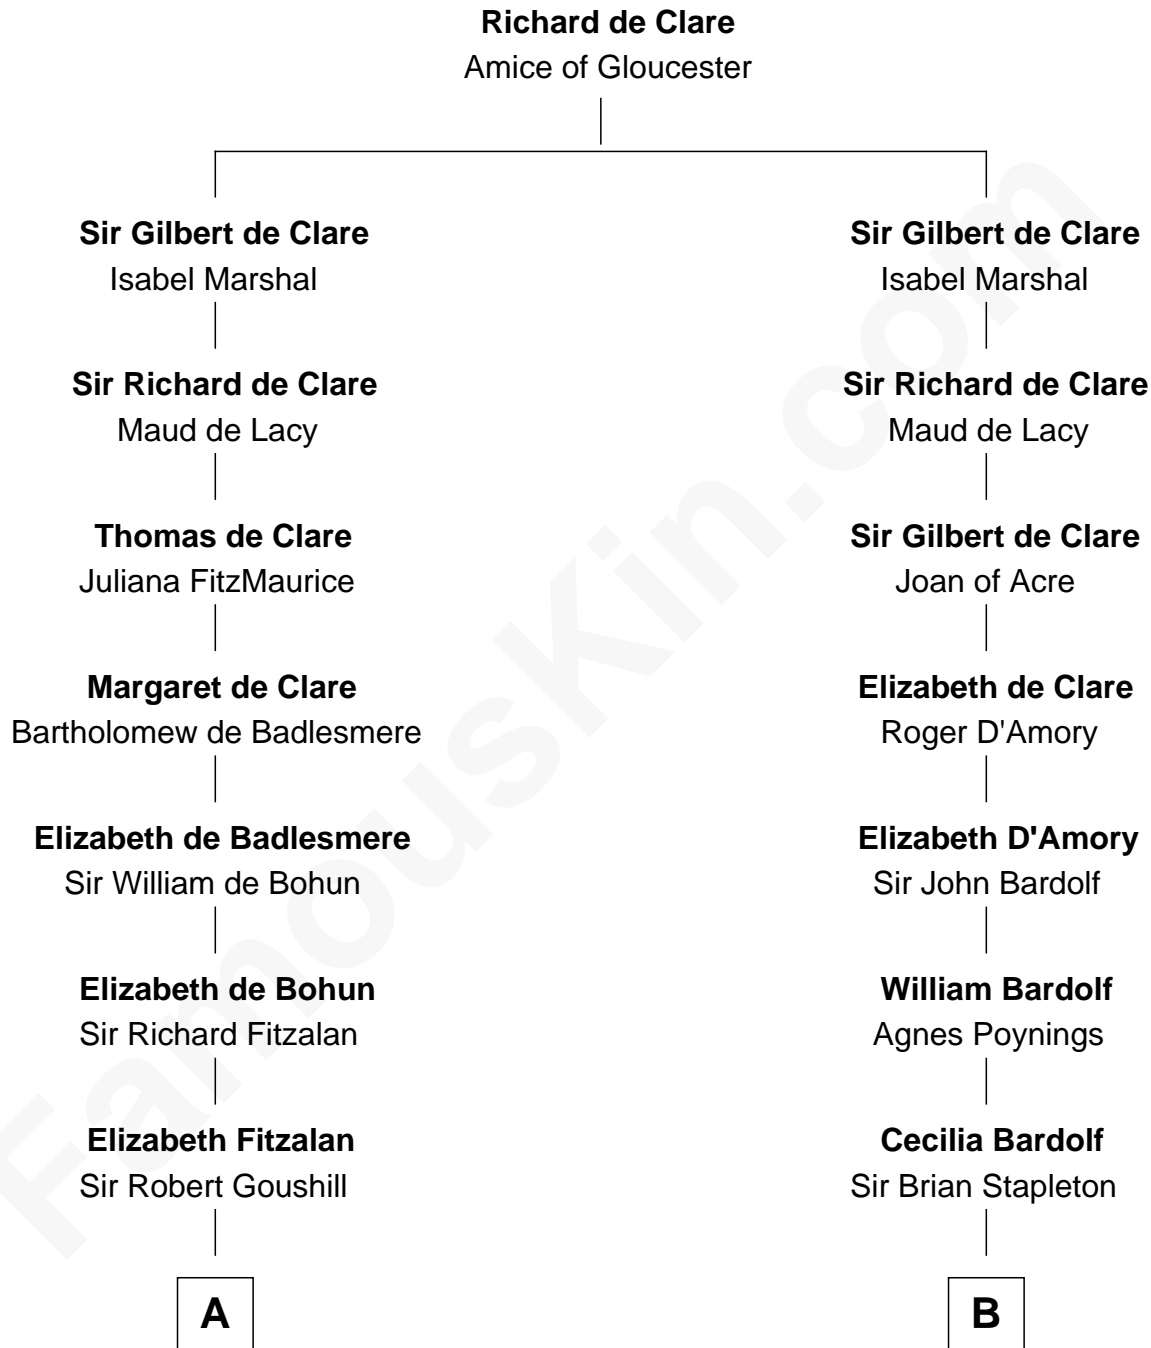

FamousKin.com

Relationship Chart of

Fitzhugh Lee

40th Governor of Virginia

18th cousin 2 times removed of

Fletcher Christian

Leader of the mutiny on the Bounty

C

Col. Henry Lee

Lucy Grymes

Maj. Gen. Henry Lee

Anne Hill Carter

Sydney Smith Lee

Anna Maria Mason

Fitzhugh Lee

40th Governor of Virginia

D

Charles Christian

Anne Dixon

Fletcher Christian

Leader of the mutiny on the Bounty

FamousKin.com