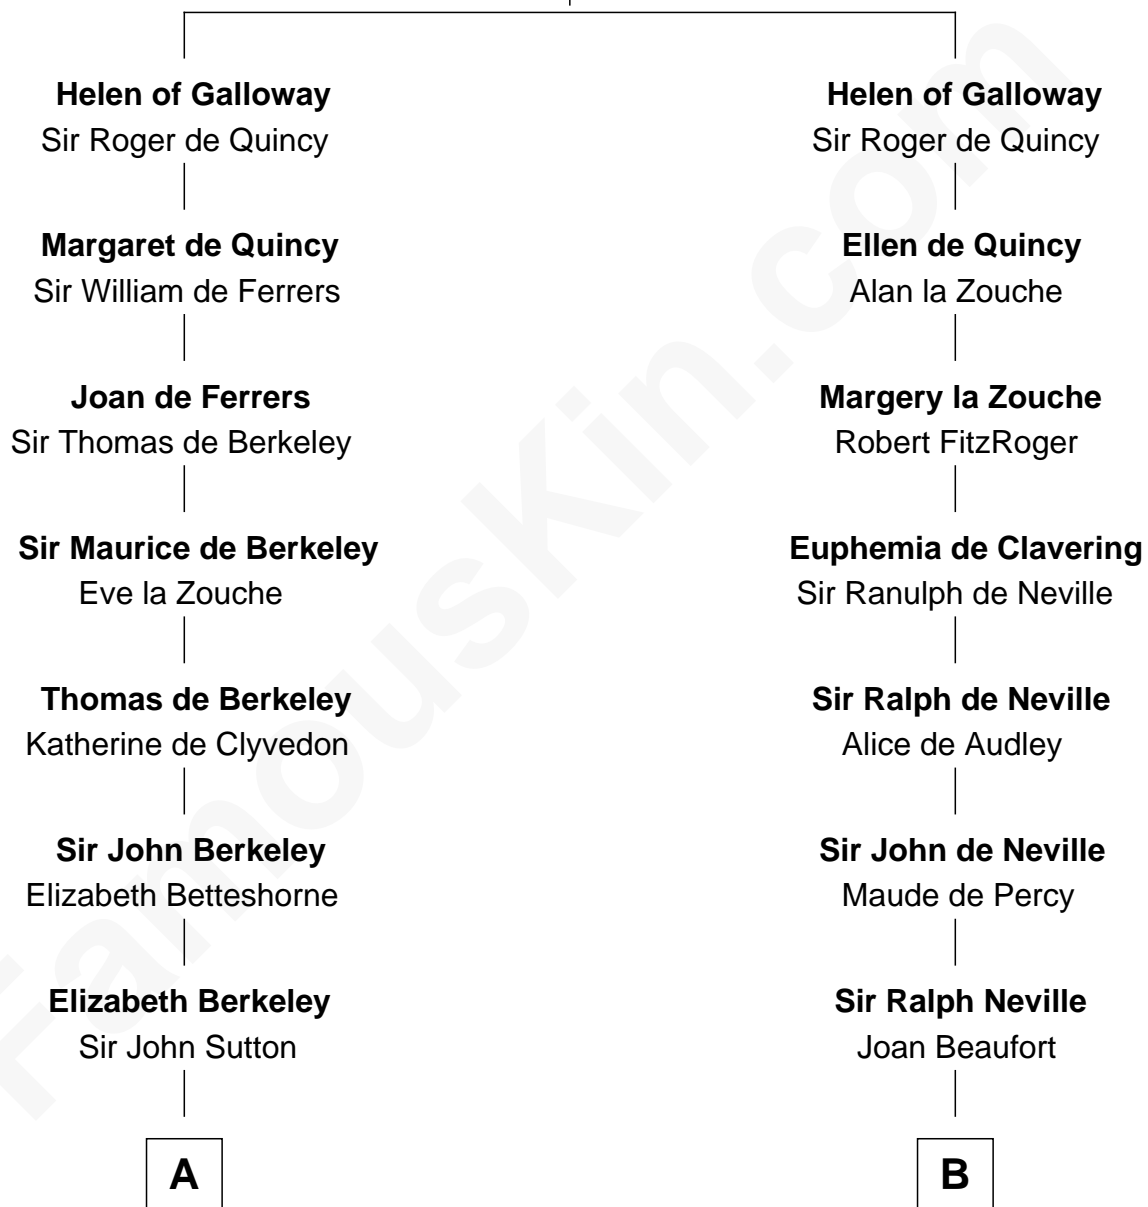

FamousKin.com

Relationship Chart of

Fitzhugh Lee

40th Governor of Virginia

19th cousin 1 time removed of

Fletcher Christian

Leader of the mutiny on the Bounty

Alan of Galloway

Helen de l'Isle

C

George Mason

Anne Eilbeck

Gen. John Mason

Anne Maria Murray

Anna Maria Mason

Sydney Smith Lee