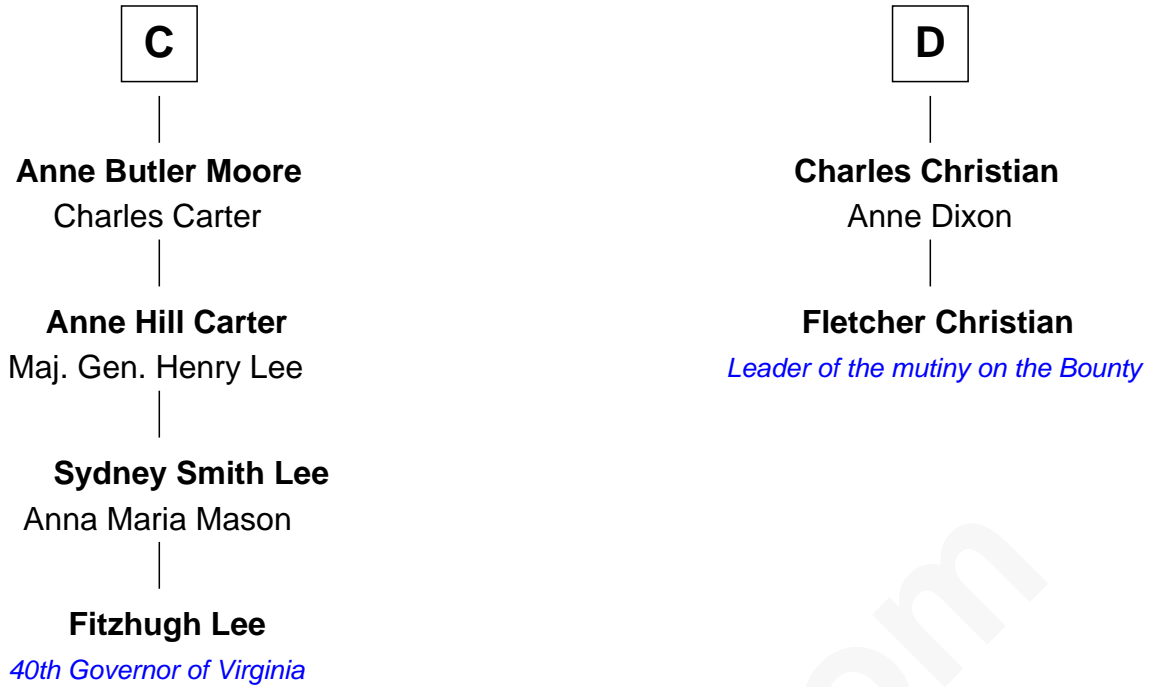

FamousKin.com

Relationship Chart of

Fitzhugh Lee

40th Governor of Virginia

18th cousin 2 times removed of

Fletcher Christian

Leader of the mutiny on the Bounty

FamousKin.com