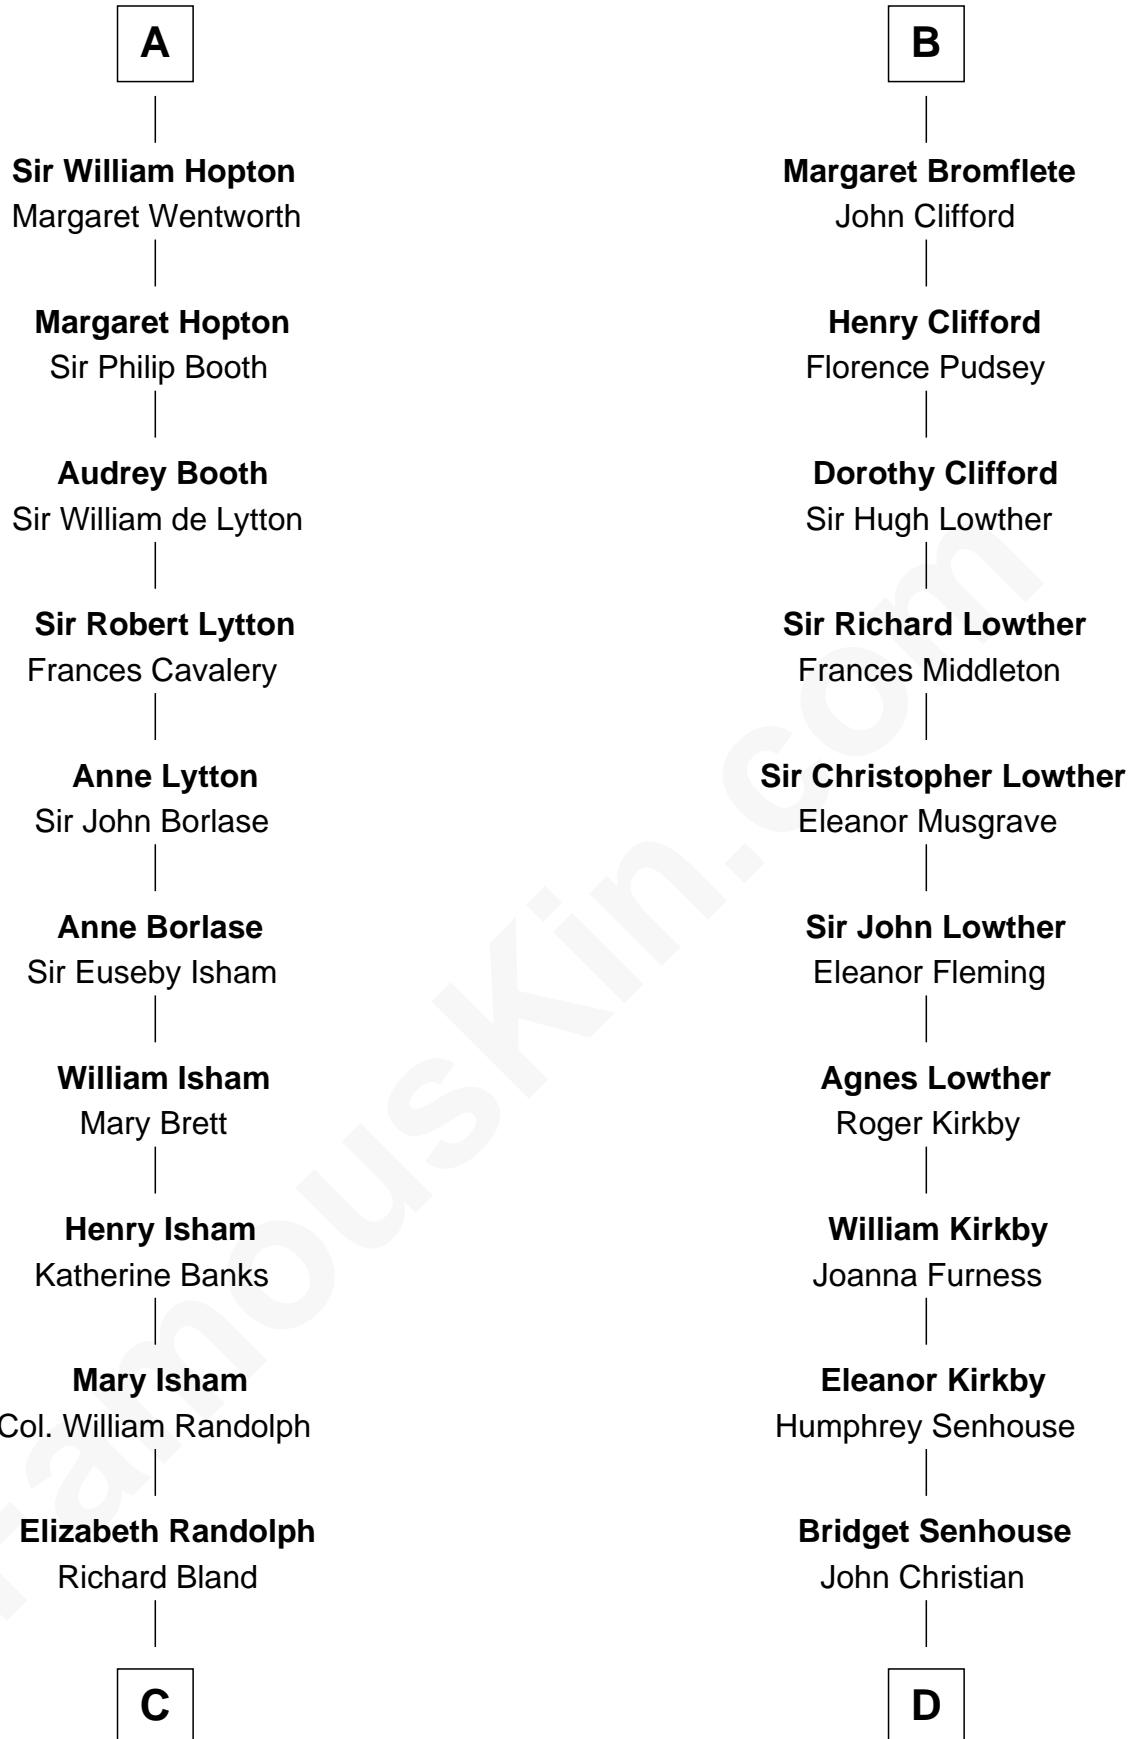

## Relationship Chart of Fitzhugh Lee

40th Governor of Virginia

18th cousin 3 times removed of

**Fletcher Christian**

Leader of the mutiny on the Bounty

**C**

**Mary Bland**

Henry Lee

**Col. Henry Lee**

Lucy Grymes

**Maj. Gen. Henry Lee**

Anne Hill Carter

**Sydney Smith Lee**

Anna Maria Mason

**Fitzhugh Lee**

*40th Governor of Virginia*

**D**

**Charles Christian**

Anne Dixon

**Fletcher Christian**

*Leader of the mutiny on the Bounty*

FamousKin.com