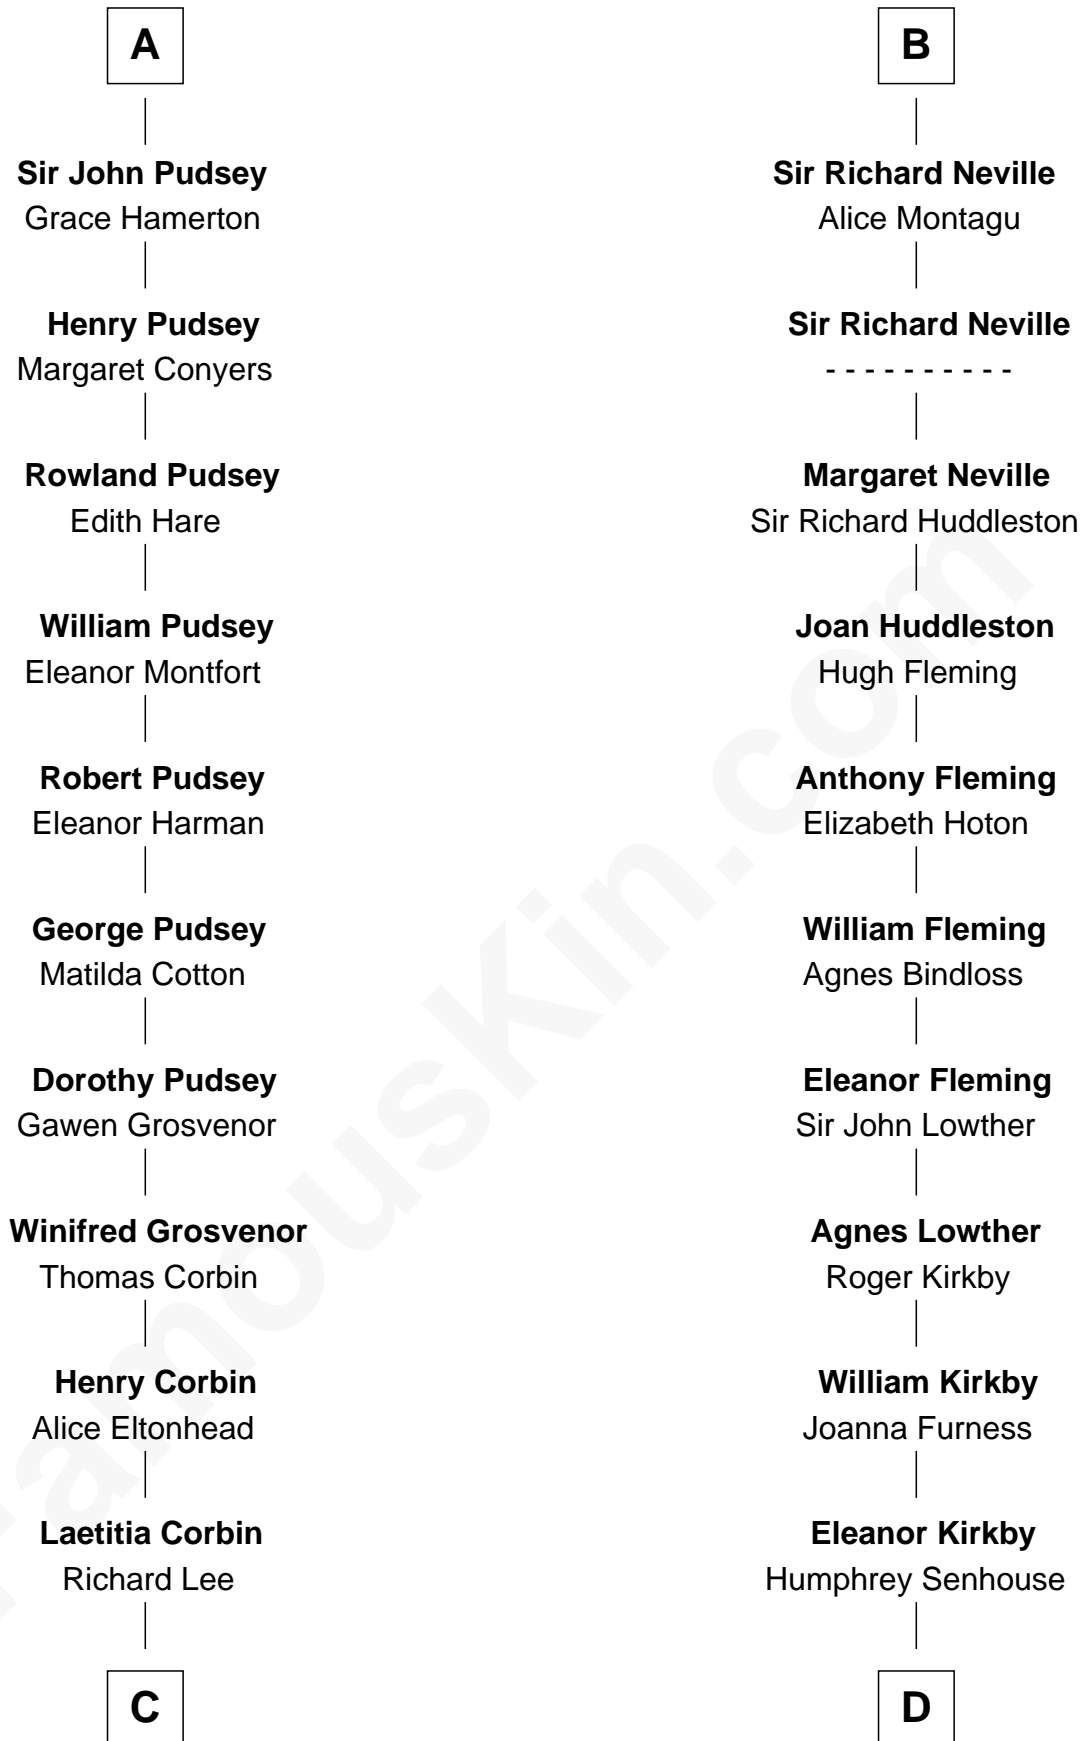

FamousKin.com

Relationship Chart of Fitzhugh Lee

40th Governor of Virginia

19th cousin 2 times removed of

Fletcher Christian

Leader of the mutiny on the Bounty

THE "BOUNTY" AT OAHU

C

Henry Lee
Mary Bland

Col. Henry Lee
Lucy Grymes

Maj. Gen. Henry Lee
Anne Hill Carter

Sydney Smith Lee
Anna Maria Mason

Fitzhugh Lee
40th Governor of Virginia

D

Bridget Senhouse
John Christian

Charles Christian
Anne Dixon

Fletcher Christian
Leader of the mutiny on the Bounty

FamousKin.com