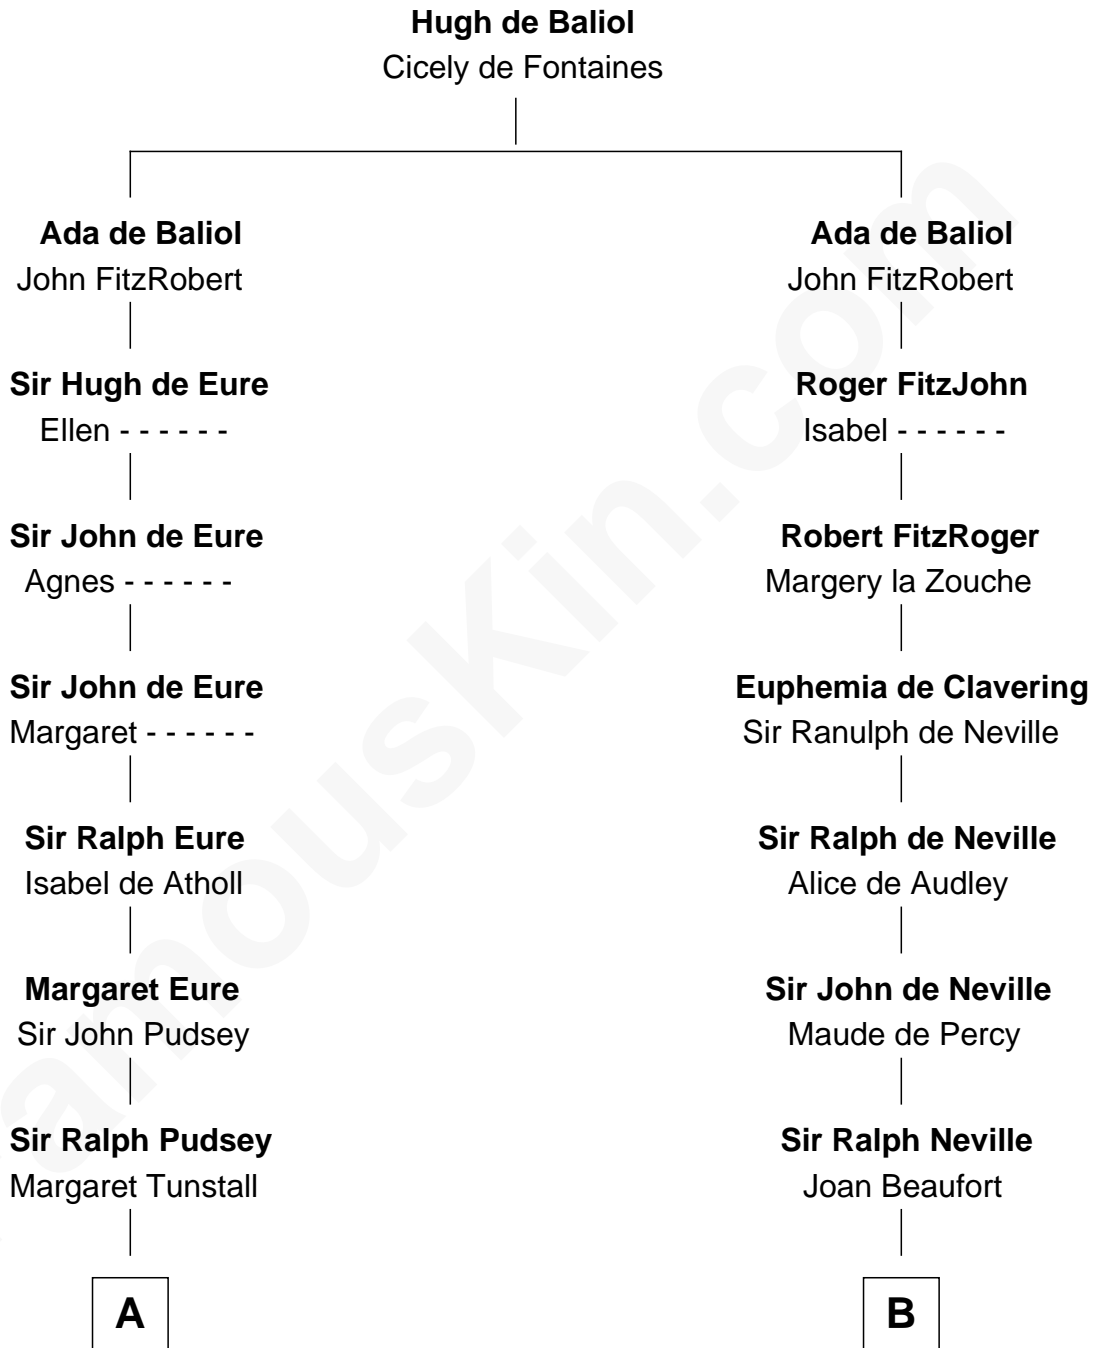

FamousKin.com

Relationship Chart of Fitzhugh Lee

40th Governor of Virginia

19th cousin 2 times removed of

Fletcher Christian

Leader of the mutiny on the Bounty

THE "BOUNTY" AT OAHU

C

Henry Lee
Mary Bland

Col. Henry Lee
Lucy Grymes

Maj. Gen. Henry Lee
Anne Hill Carter

Sydney Smith Lee
Anna Maria Mason

Fitzhugh Lee
40th Governor of Virginia

D

Bridget Senhouse
John Christian

Charles Christian
Anne Dixon

Fletcher Christian
Leader of the mutiny on the Bounty

FamousKin.com