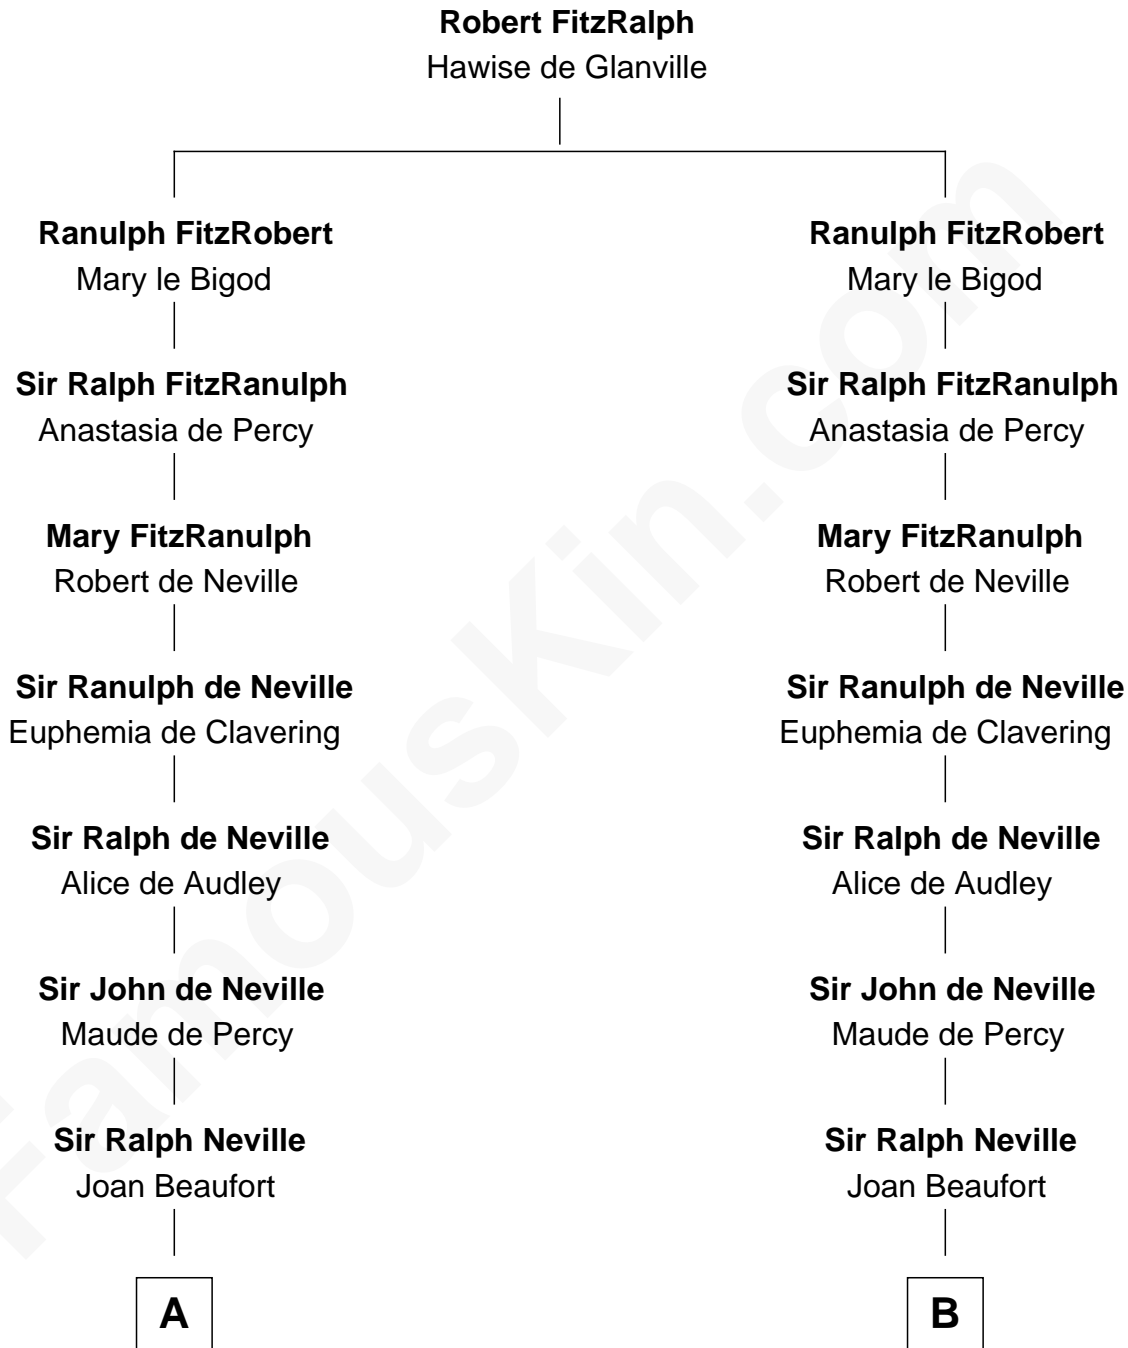

FamousKin.com

Relationship Chart of

Fitzhugh Lee

40th Governor of Virginia

19th cousin 2 times removed of

Fletcher Christian

Leader of the mutiny on the Bounty

THE "BOUNTY" AT OAHU

C

Mary Bland

Henry Lee

Col. Henry Lee

Lucy Grymes

Maj. Gen. Henry Lee

Anne Hill Carter

Sydney Smith Lee

Fletcher Christian

Leader of the mutiny on the Bounty

FamousKin.com