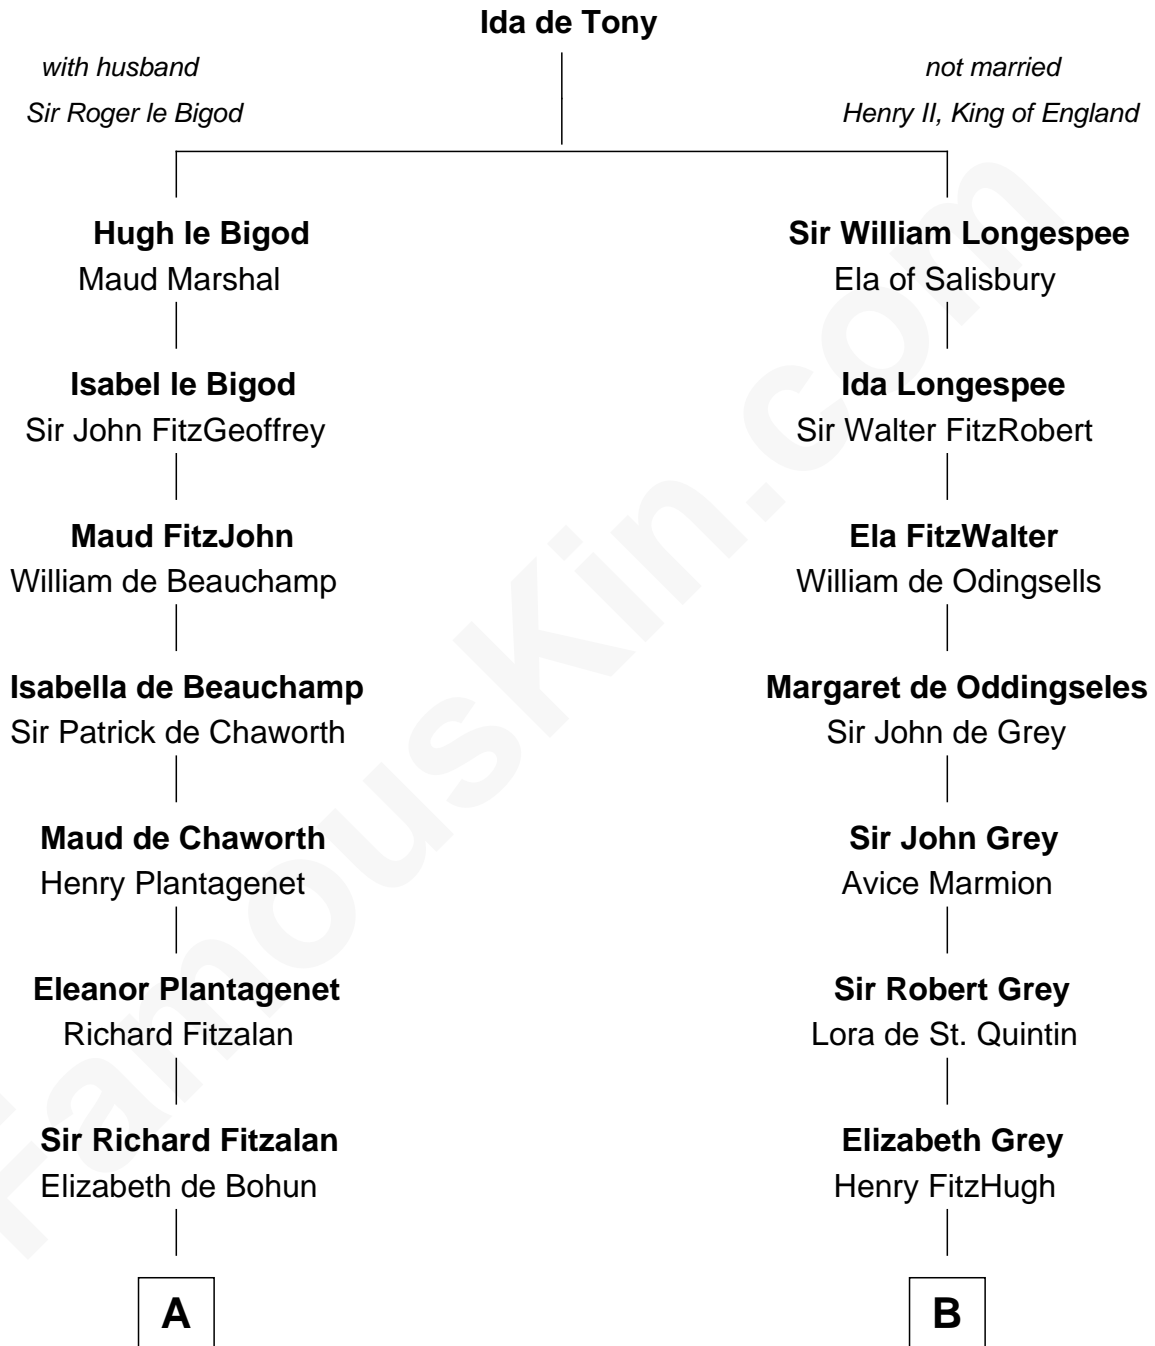

FamousKin.com

Relationship Chart of Fitzhugh Lee

40th Governor of Virginia

19th cousin 2 times removed of

Fletcher Christian

Leader of the mutiny on the Bounty

THE "BOUNTY" AT OAHU

C

Henry Lee
Mary Bland

Col. Henry Lee
Lucy Grymes

Maj. Gen. Henry Lee
Anne Hill Carter

Sydney Smith Lee
Anna Maria Mason

Fitzhugh Lee
40th Governor of Virginia

D

Bridget Senhouse
John Christian

Charles Christian
Anne Dixon

Fletcher Christian
Leader of the mutiny on the Bounty

FamousKin.com