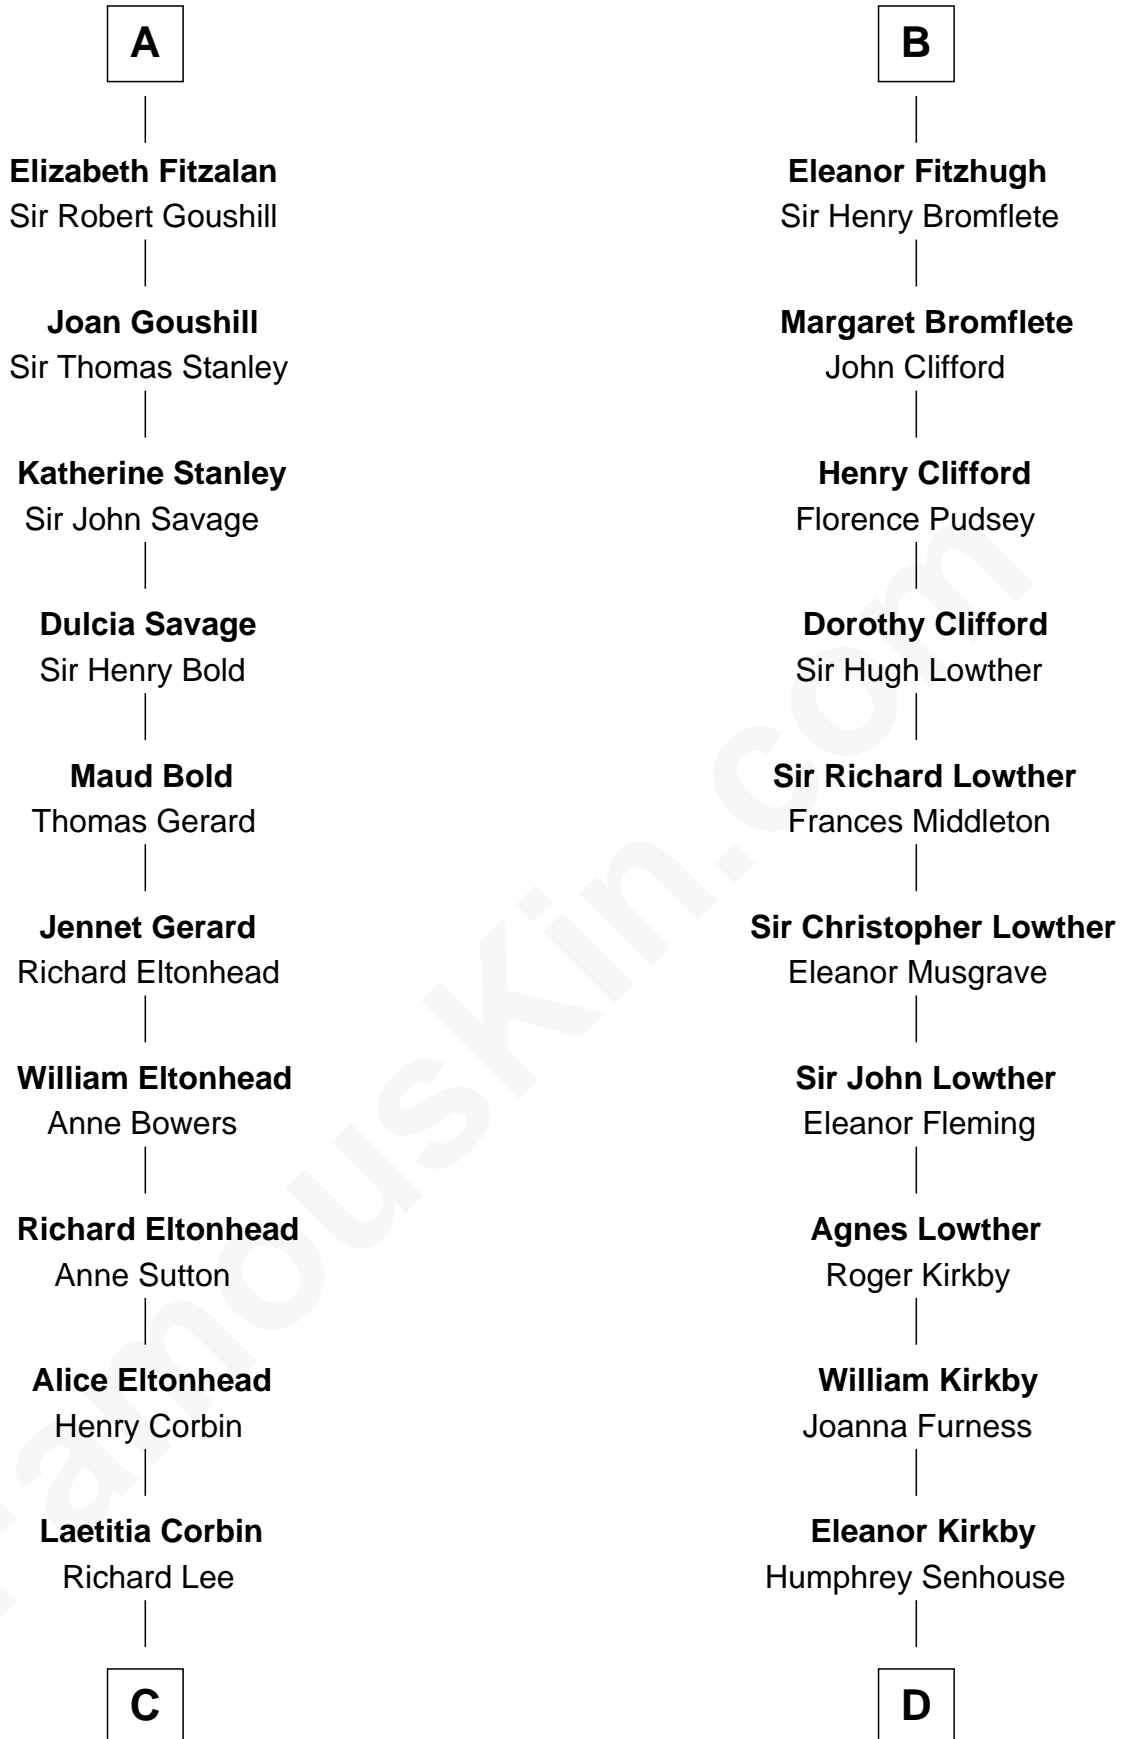

FamousKin.com

Relationship Chart of Fitzhugh Lee

40th Governor of Virginia

19th cousin 2 times removed of

Fletcher Christian

Leader of the mutiny on the Bounty

THE "BOUNTY" AT OAHU

C

Henry Lee
Mary Bland

Col. Henry Lee
Lucy Grymes

Maj. Gen. Henry Lee
Anne Hill Carter

Sydney Smith Lee
Anna Maria Mason

Fitzhugh Lee
40th Governor of Virginia

D

Bridget Senhouse
John Christian

Charles Christian
Anne Dixon

Fletcher Christian
Leader of the mutiny on the Bounty

FamousKin.com