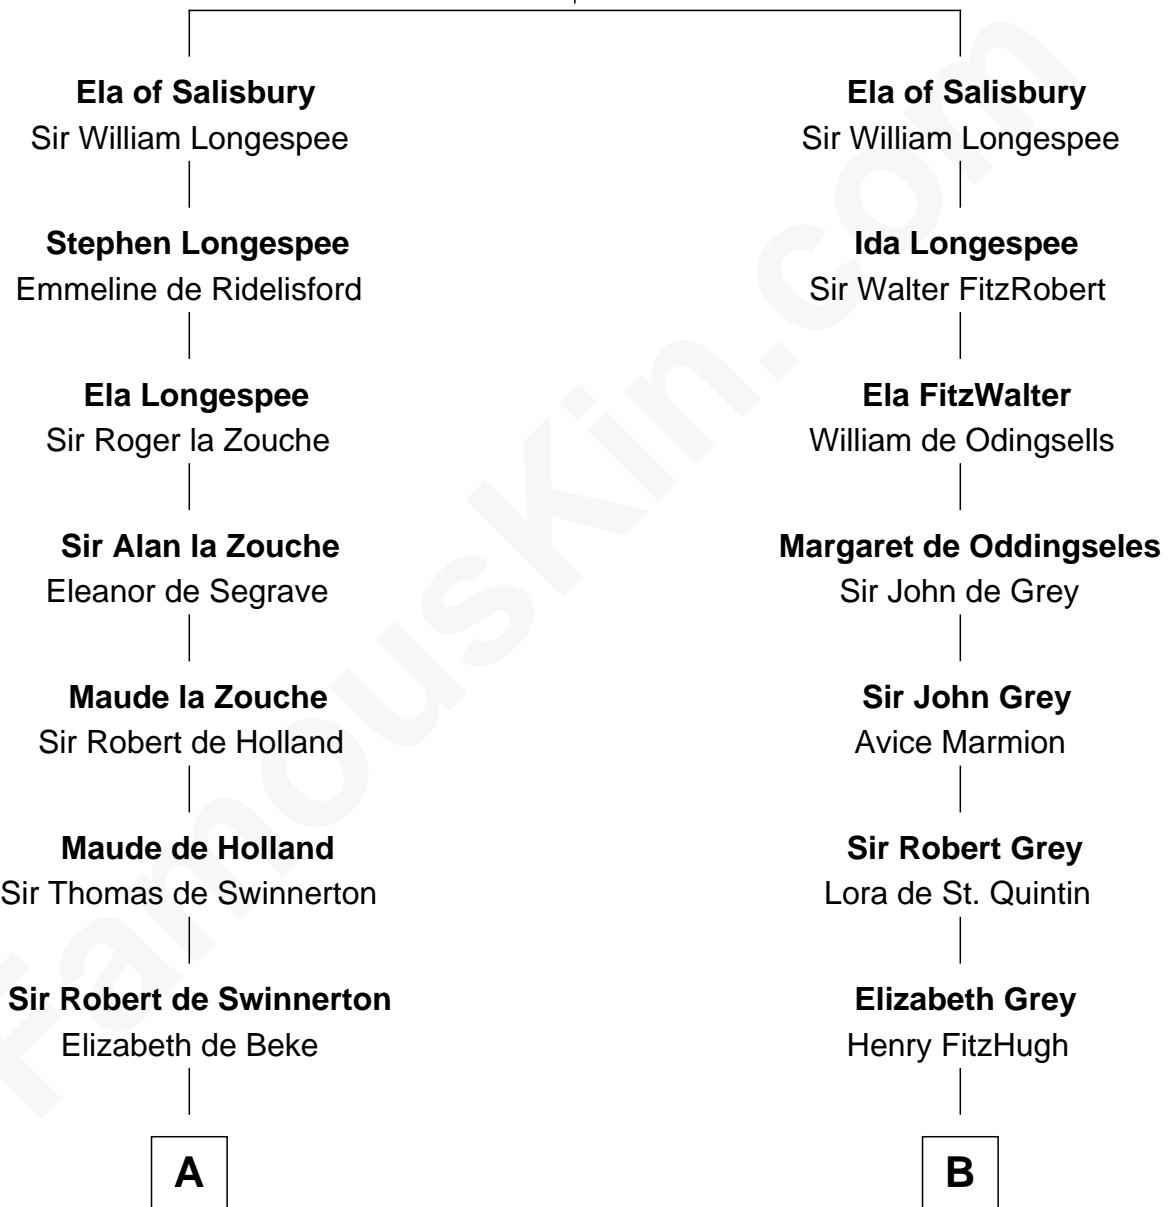

FamousKin.com

Relationship Chart of Fitzhugh Lee

40th Governor of Virginia

19th cousin 2 times removed of

Fletcher Christian

Leader of the mutiny on the Bounty

William FitzPatrick

Eleonore de Vitre

Charles Christian
Anne Dixon

Fletcher Christian
Leader of the mutiny on the Bounty