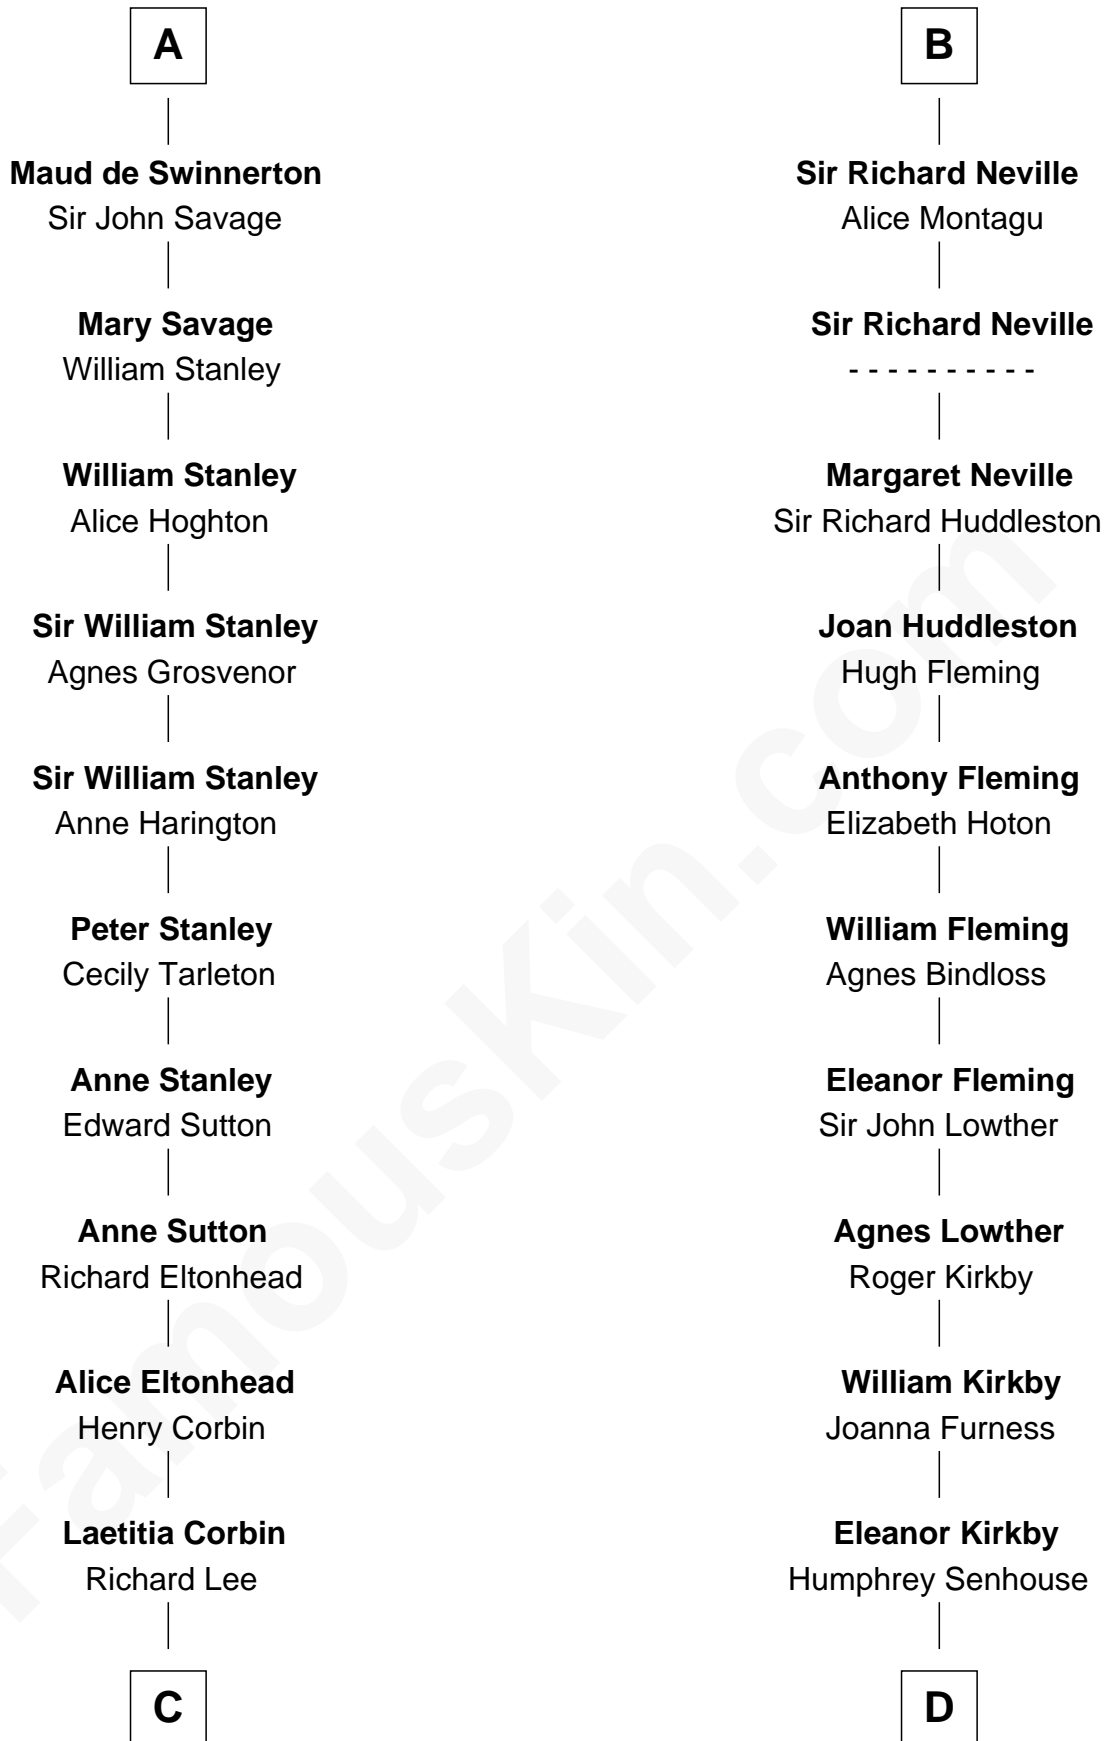

FamousKin.com

Relationship Chart of

Fitzhugh Lee

40th Governor of Virginia

19th cousin 2 times removed of

Fletcher Christian

Leader of the mutiny on the Bounty

Henry Biset

Charles Christian
Anne Dixon

Fletcher Christian
Leader of the mutiny on the Bounty

FamousKin.com