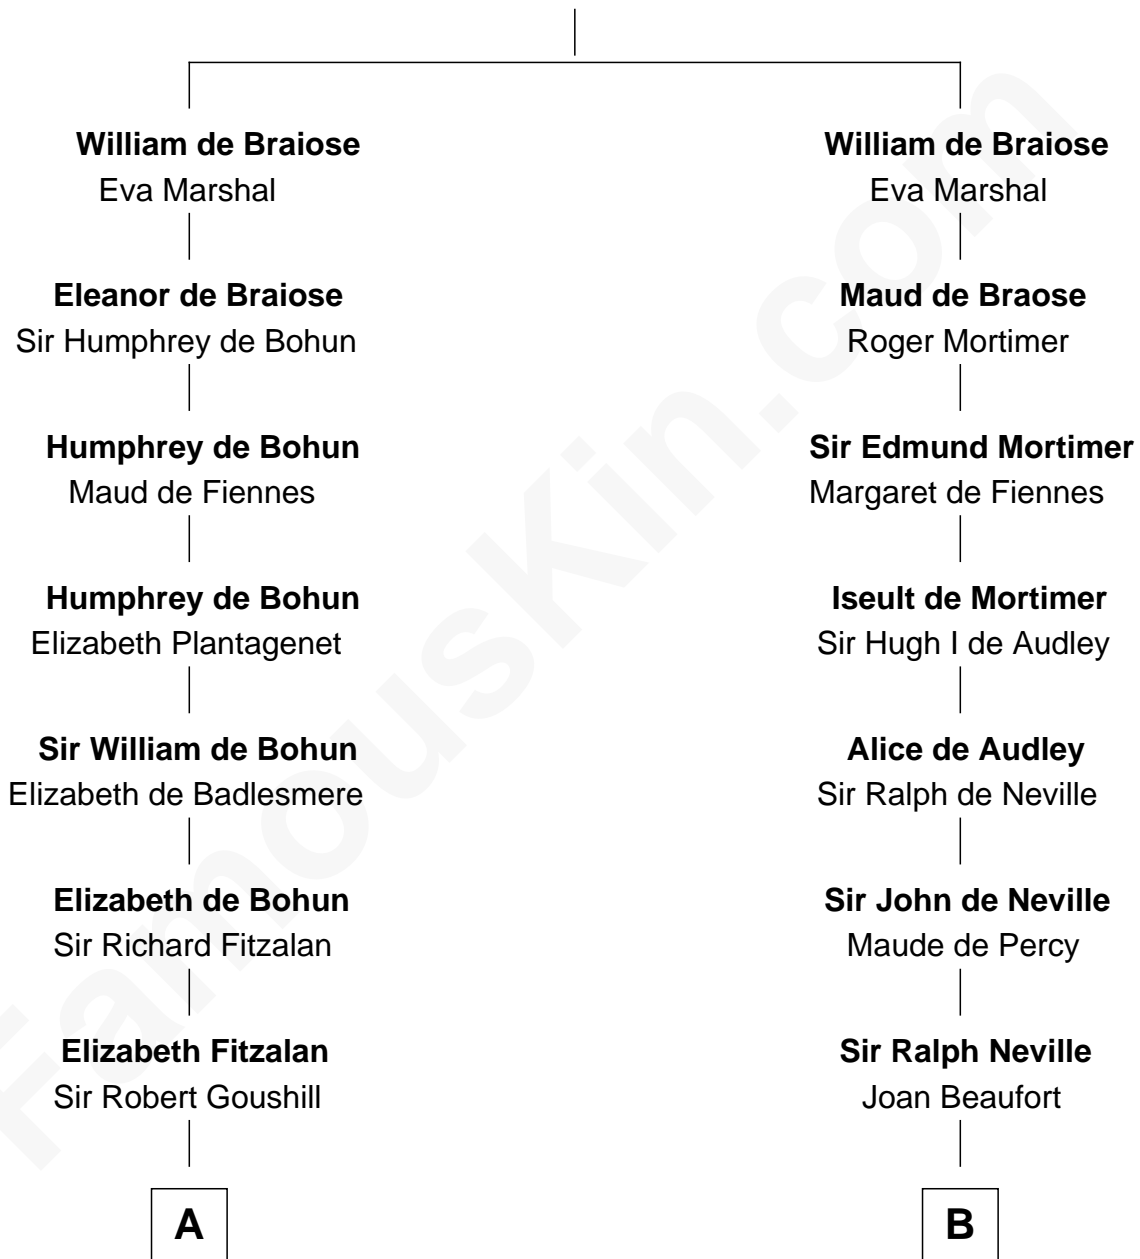

FamousKin.com

Relationship Chart of

Fitzhugh Lee

40th Governor of Virginia

19th cousin 1 time removed of

Fletcher Christian

Leader of the mutiny on the Bounty

Reginald de Braiose

C

Col. Henry Lee

Lucy Grymes

Maj. Gen. Henry Lee

Anne Hill Carter

Sydney Smith Lee

Anna Maria Mason

Fitzhugh Lee

40th Governor of Virginia

D

Bridget Senhouse

John Christian

Charles Christian

Anne Dixon

Fletcher Christian

Leader of the mutiny on the Bounty