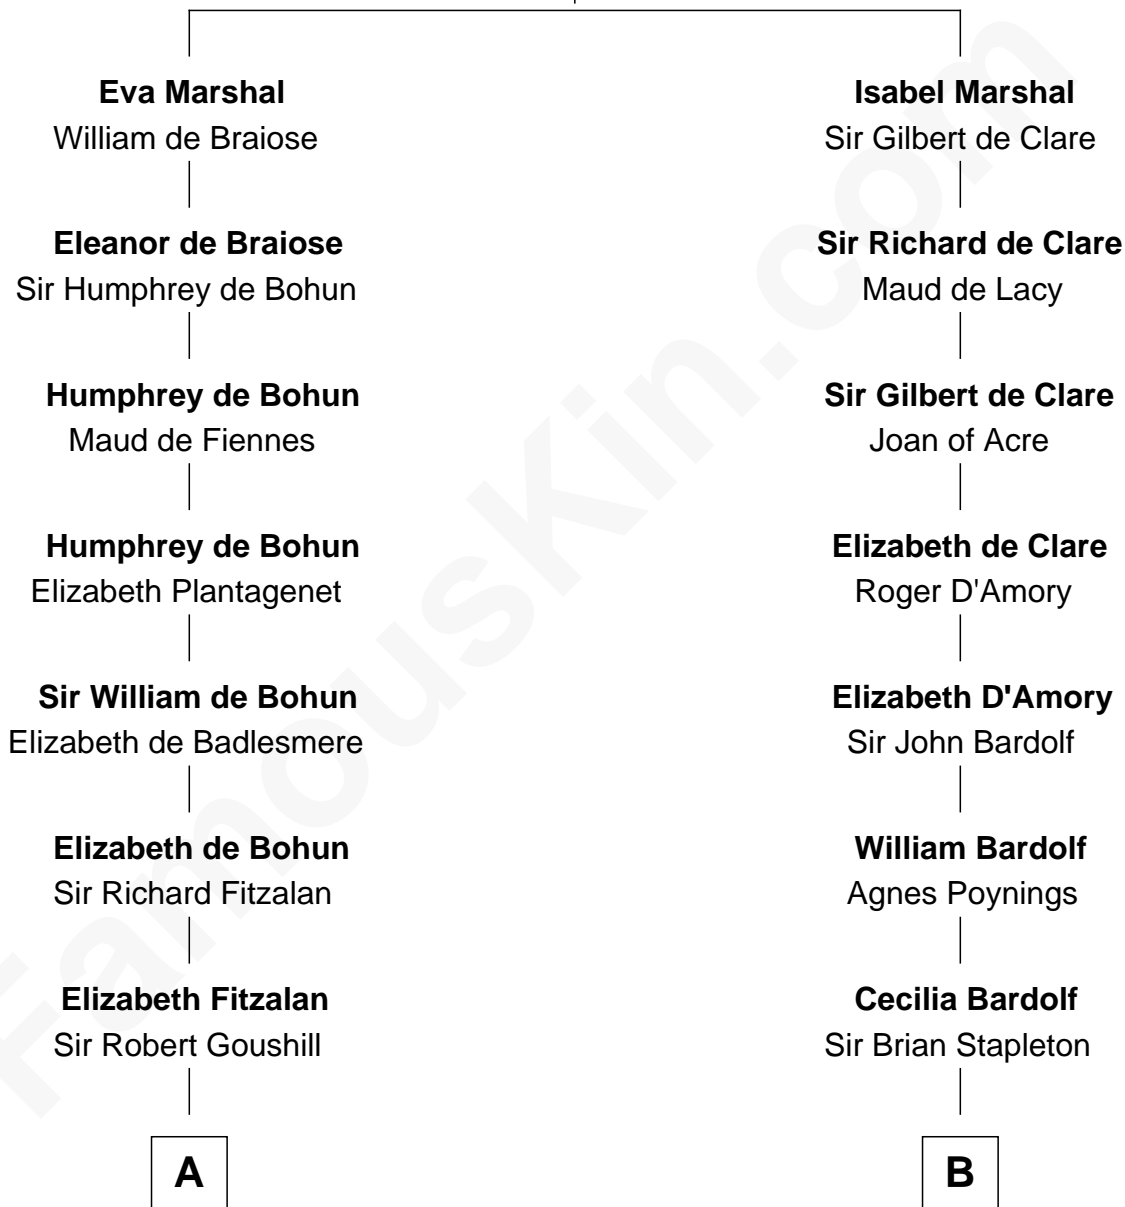

FamousKin.com

Relationship Chart of

Fitzhugh Lee

40th Governor of Virginia

18th cousin 2 times removed of

Fletcher Christian

Leader of the mutiny on the Bounty

Sir William Marshal

Isabel de Clare

C

Col. Henry Lee

Lucy Grymes

Maj. Gen. Henry Lee

Anne Hill Carter

Sydney Smith Lee

Anna Maria Mason

Fitzhugh Lee

40th Governor of Virginia

D

Charles Christian

Anne Dixon

Fletcher Christian

Leader of the mutiny on the Bounty

FamousKin.com