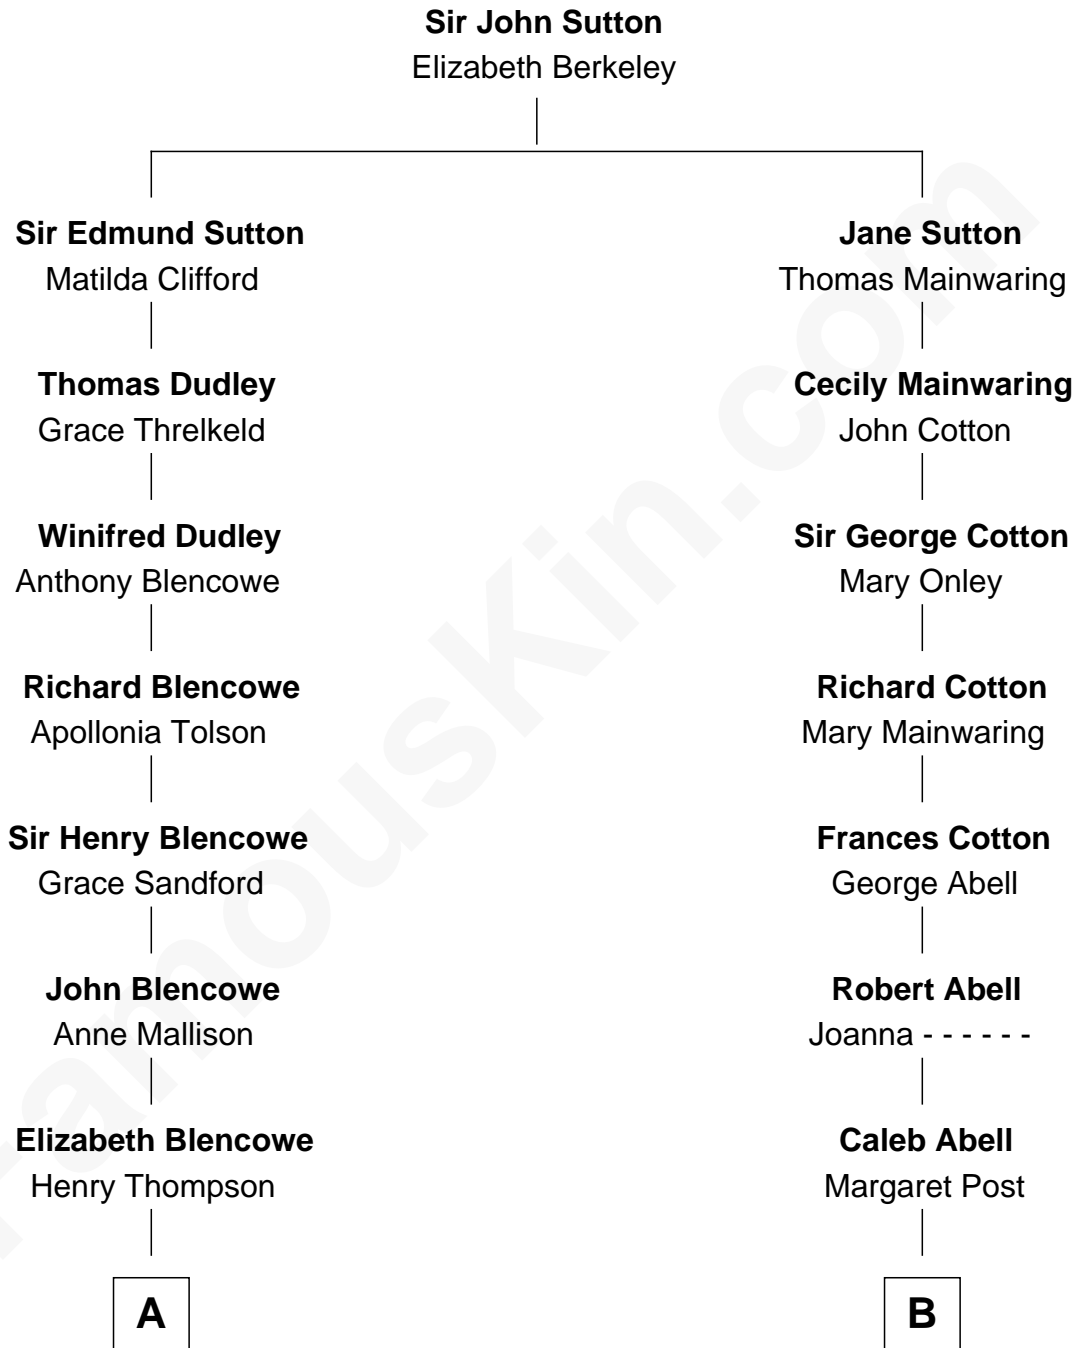

FamousKin.com

Relationship Chart of

Fitzhugh Lee

40th Governor of Virginia

13th cousin 3 times removed of

Amber Stevens West

TV and Movie Actress