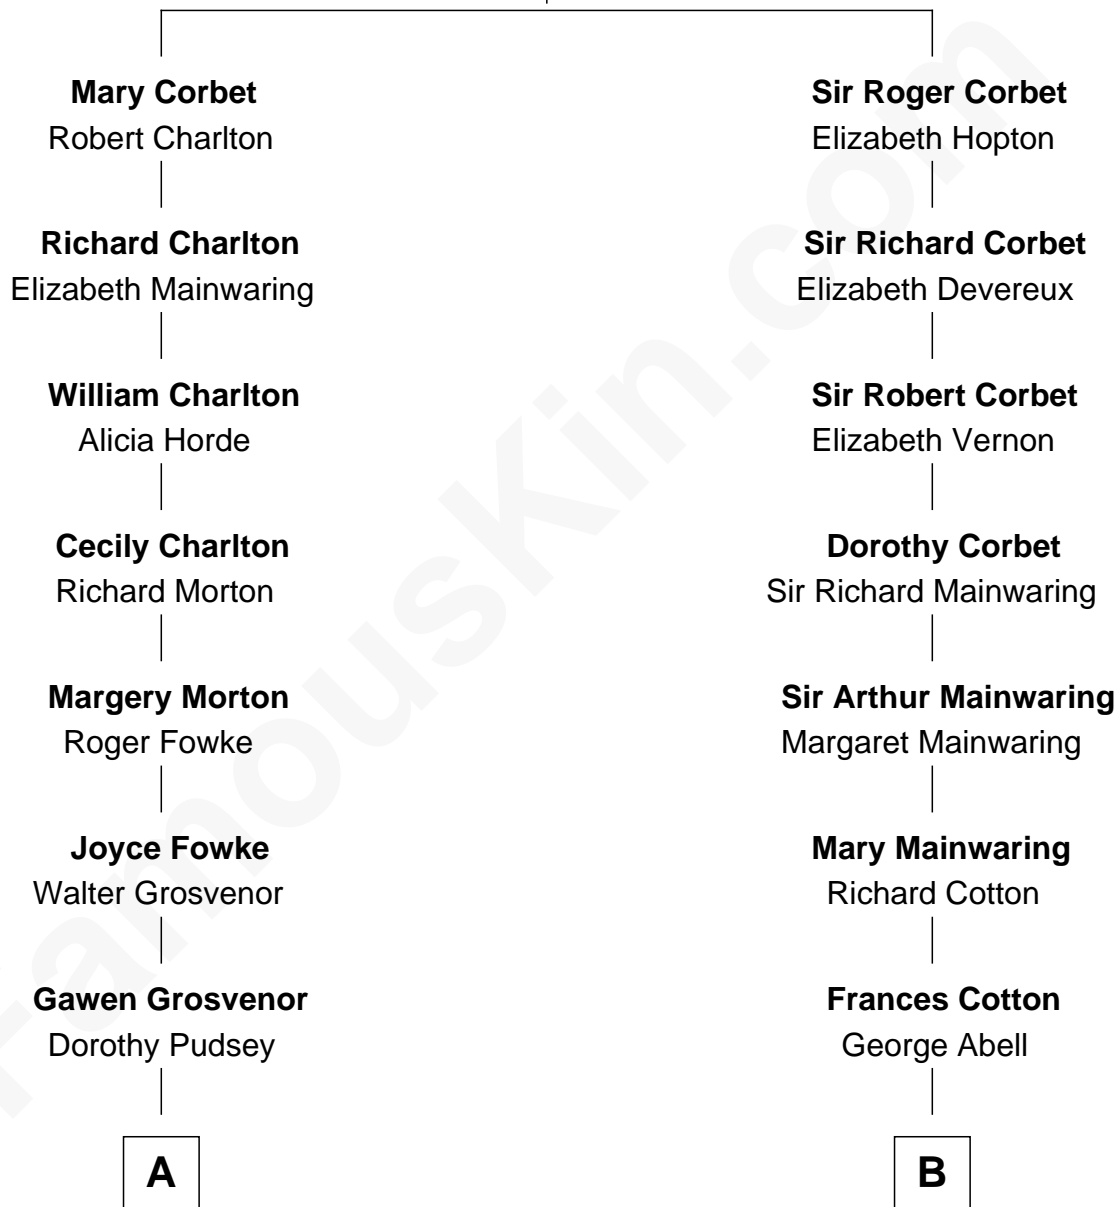

FamousKin.com

Relationship Chart of

Fitzhugh Lee

40th Governor of Virginia

14th cousin 4 times removed of

Amber Stevens West

TV and Movie Actress

Sir Robert Corbet

Margaret - - - - -

C

Terry Keith Ingstad
Beverly Jean Cunningham

Amber Stevens West
TV and Movie Actress

FamousKin.com