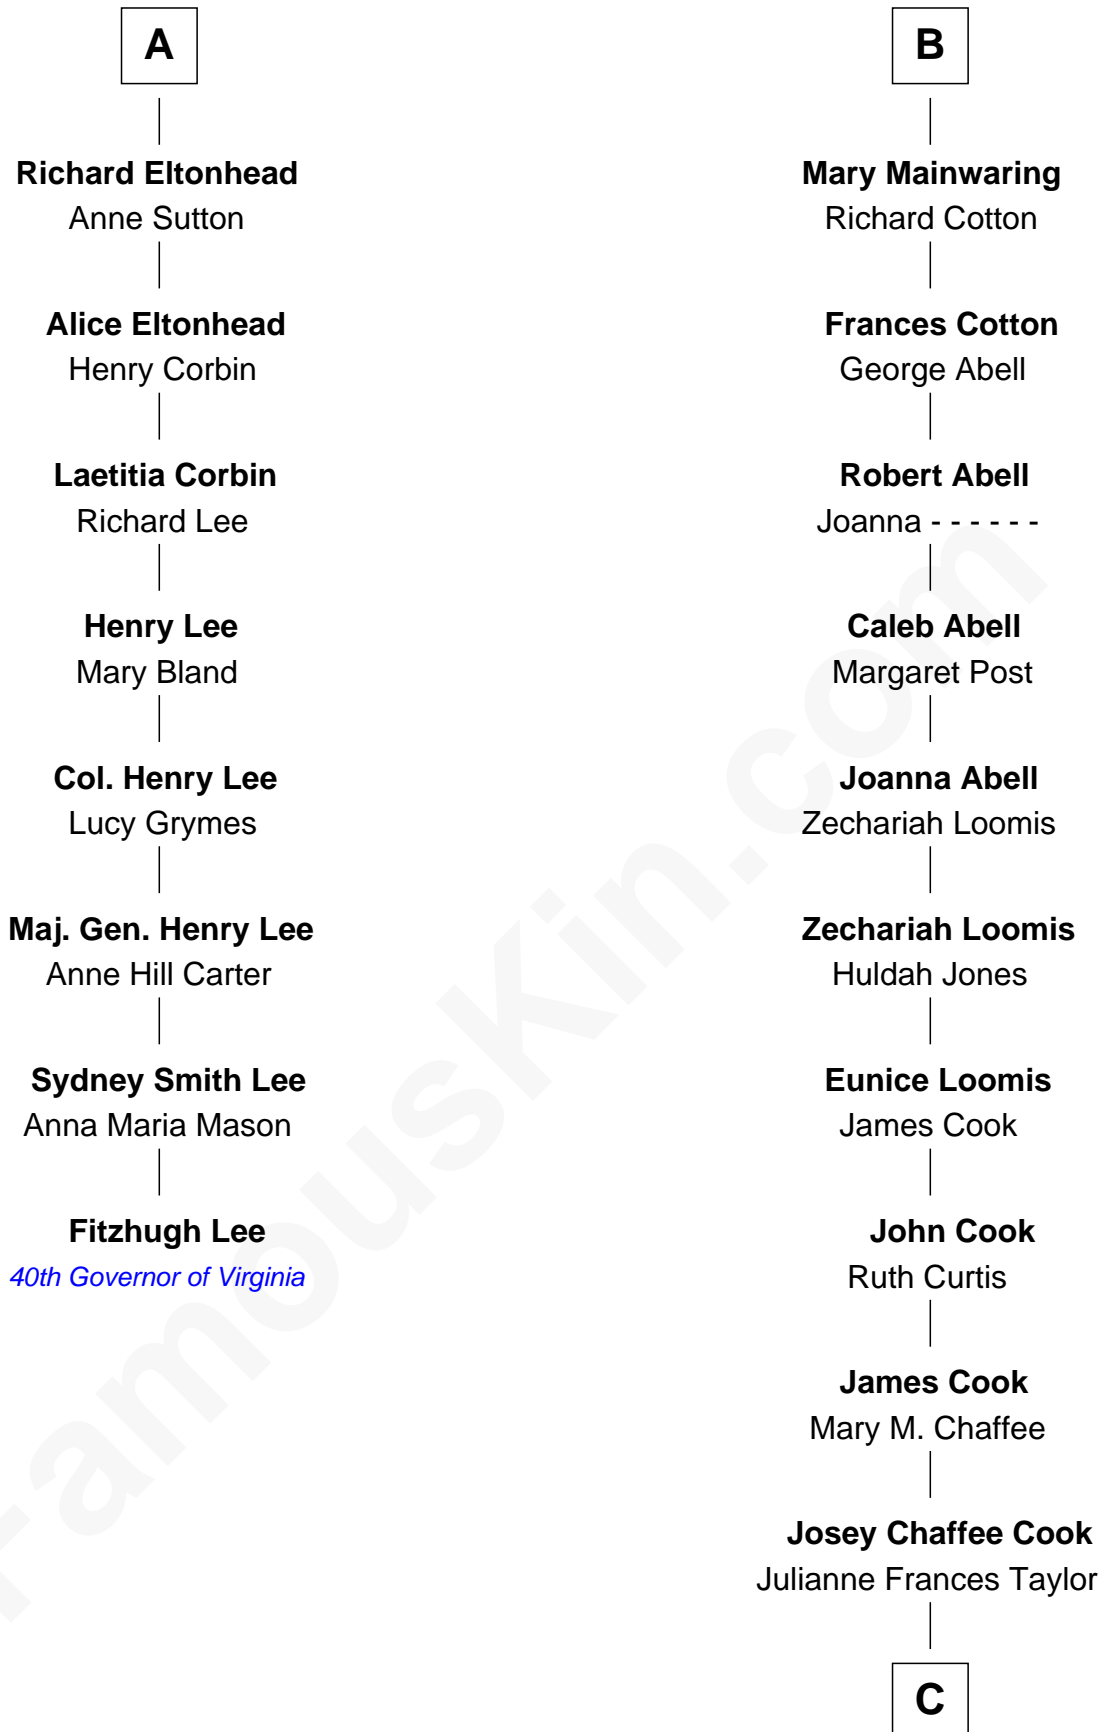

FamousKin.com

Relationship Chart of Fitzhugh Lee

40th Governor of Virginia

14th cousin 6 times removed of

Amber Stevens West

TV and Movie Actress

Sir Richard Fitzalan

Elizabeth de Bohun

Sir William Beauchamp

Joan Beauchamp

James Butler

Elizabeth Butler

John Talbot

Ann Talbot

Sir Henry Vernon

Elizabeth Vernon

Sir Robert Corbet

Dorothy Corbet

Sir Richard Mainwaring

Sir Arthur Mainwaring

Margaret Mainwaring

B

C

Frances Jemima Cook